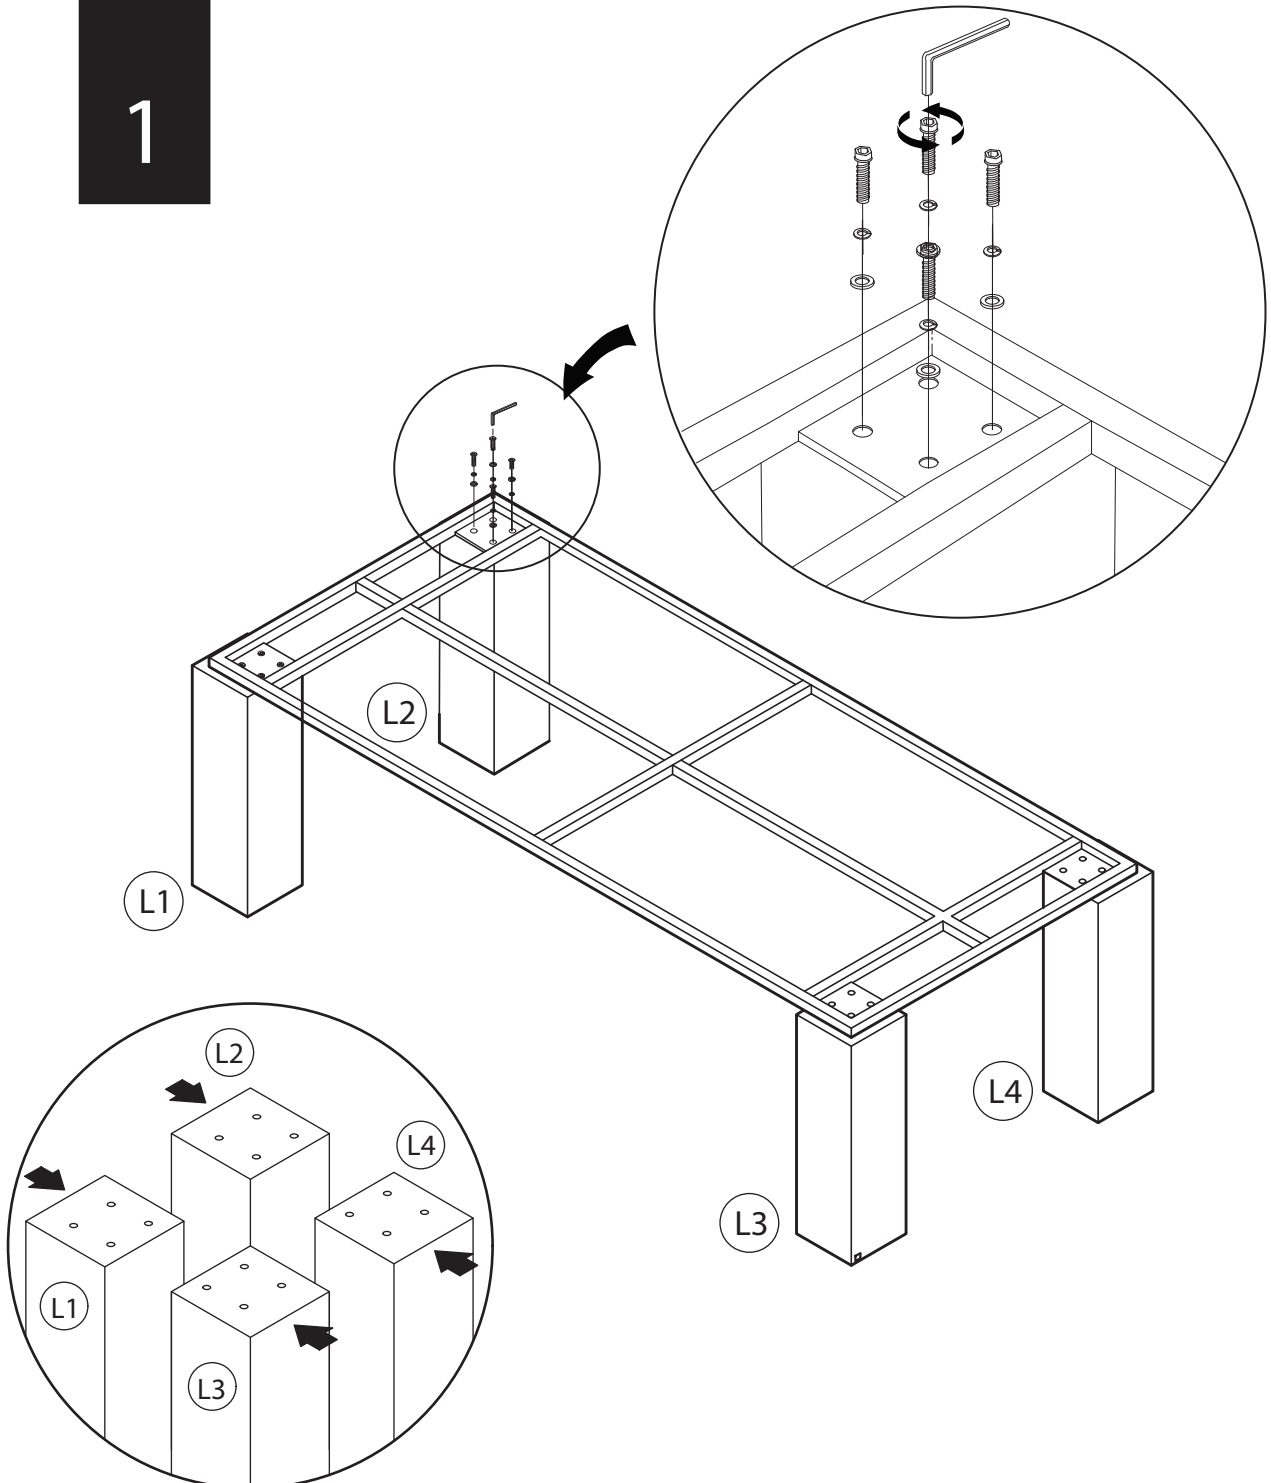

Note

1. Assemble the item on a soft, well-lit surface like cardboard or carpet.
2. For safety and efficiency, it's best to have two or more people assist with assembly to handle heavy parts safely and collaborate effectively.
3. Keep all packaging materials intact until assembly is complete.
4. Before assembling the item, carefully read all provided instructions.
5. Handle tools with care during assembly to prevent injuries.

1