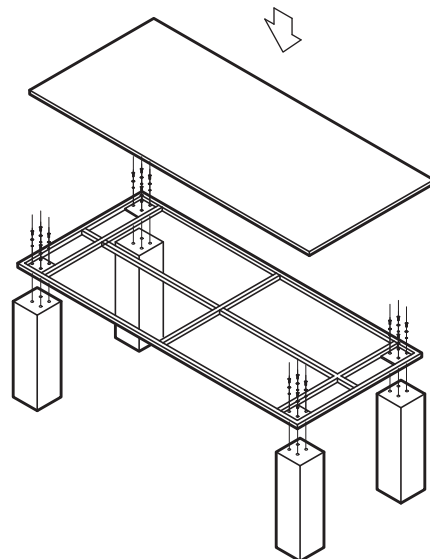

KOALA

L I V I N G

Assembly Instruction

Product Name: Monolith Natural Cream Travertine Dining Table

Product Id: 129041

Hardware List

- A  Allen Key
5mm 1 pc
- B  Allen Bolt
5/16"*50mm 18 pcs
- C  Washer
Ø19mm 18 pcs
- D  Washer
Ø13mm 18 pcs

Part List

1 pc

1 pc

4 pcs

Note

1. Assemble the item on a soft, well-lit surface like cardboard or carpet.
2. For safety and efficiency, it's best to have two or more people assist with assembly to handle heavy parts safely and collaborate effectively.
3. Keep all packaging materials intact until assembly is complete.
4. Before assembling the item, carefully read all provided instructions.
5. Handle tools with care during assembly to prevent injuries.