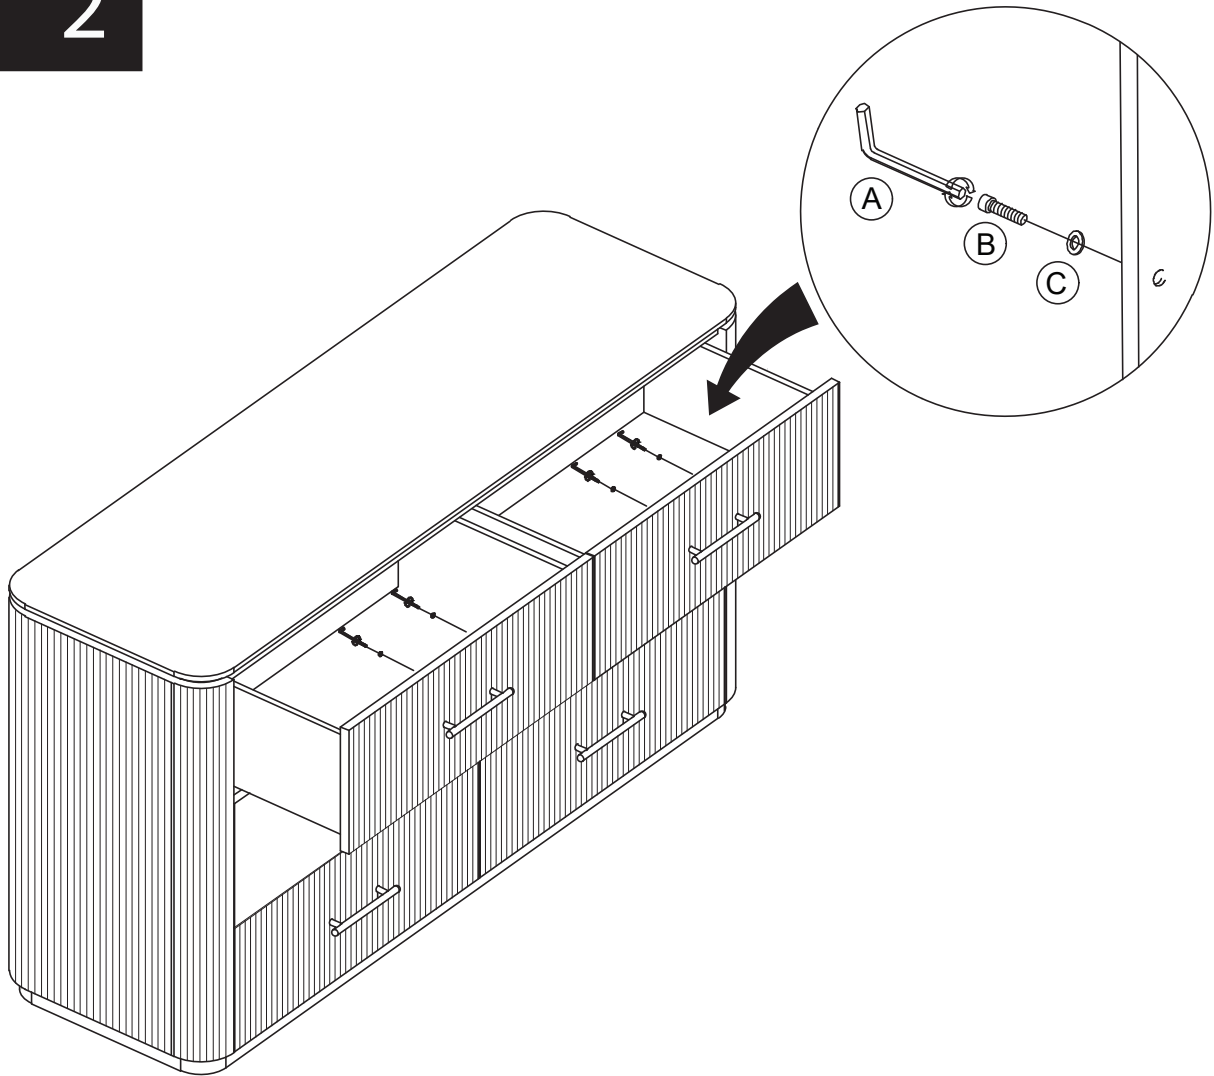

2

⚠ Warning

1. Always secure this furniture with an anchor device
2. Never allow children to stand, climb or hang on drawers, doors, or shelves
3. Never open more than one drawer at a time
4. Place heavy items down low