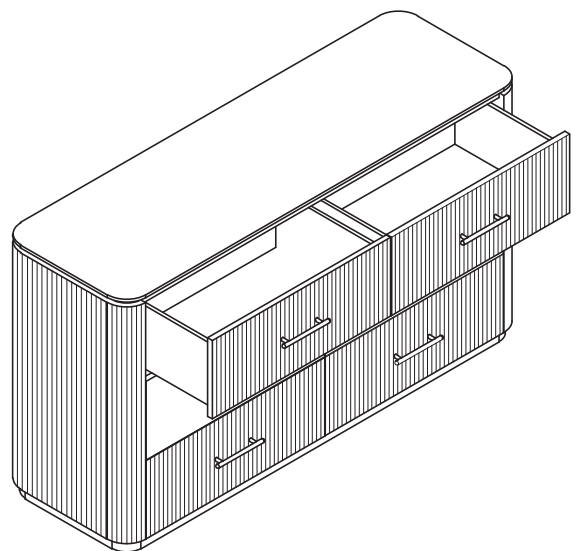

KOALA

L I V I N G

Assembly Instruction

Product Name: San Pierre Walnut Veneer Dresser

Travertine Finish Sintered Stone Top 150X43.7X84cm

Product Id: 129321

Hardware List

- A  Allen Key 4mm 1 pc
- B  Allen Bolt 6*35 12 pcs
- C  Washer 6*13 12 pcs

Part List

1 pc

6 pc

Note

1. Assemble the item on a soft, well-lit surface like cardboard or carpet.
2. For safety and efficiency, it's best to have two or more people assist with assembly to handle heavy parts safely and collaborate effectively.
3. Keep all packaging materials intact until assembly is complete.
4. Before assembling the item, carefully read all provided instructions.
5. Handle tools with care during assembly to prevent injuries.