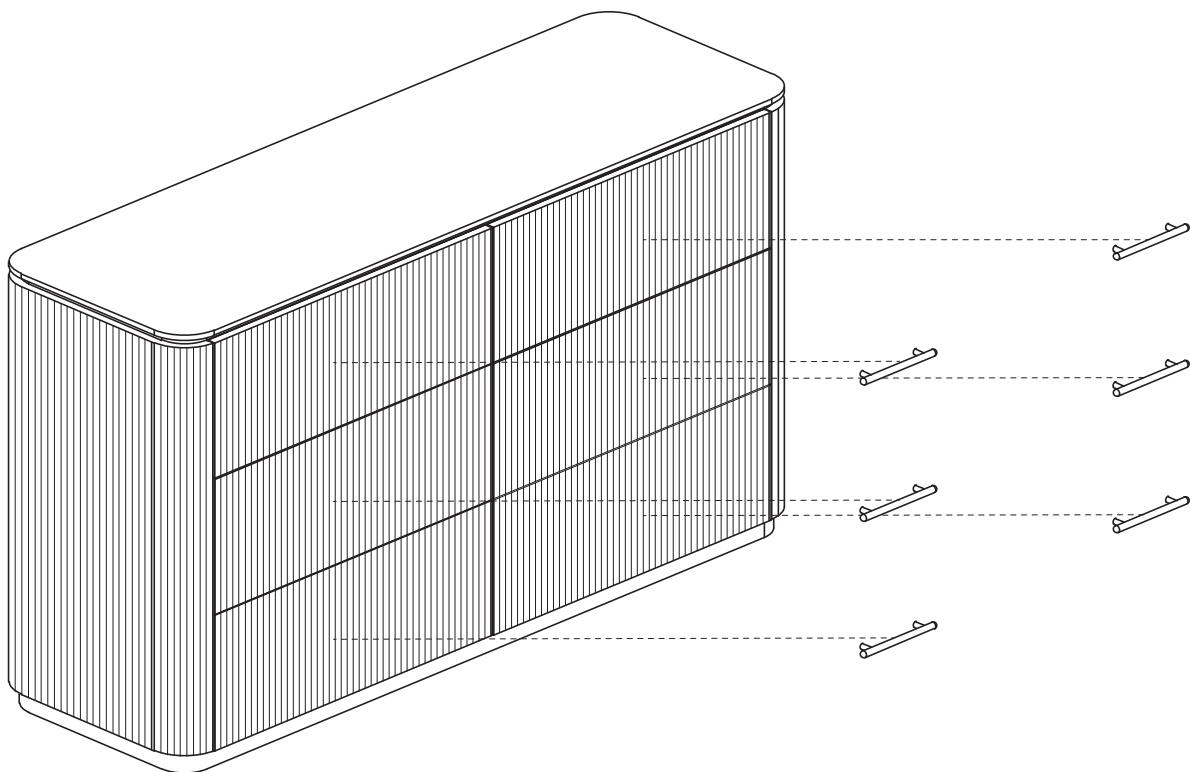

Note

1. Assemble the item on a soft, well-lit surface like cardboard or carpet.
2. For safety and efficiency, it's best to have two or more people assist with assembly to handle heavy parts safely and collaborate effectively.
3. Keep all packaging materials intact until assembly is complete.
4. Before assembling the item, carefully read all provided instructions.
5. Handle tools with care during assembly to prevent injuries.

1