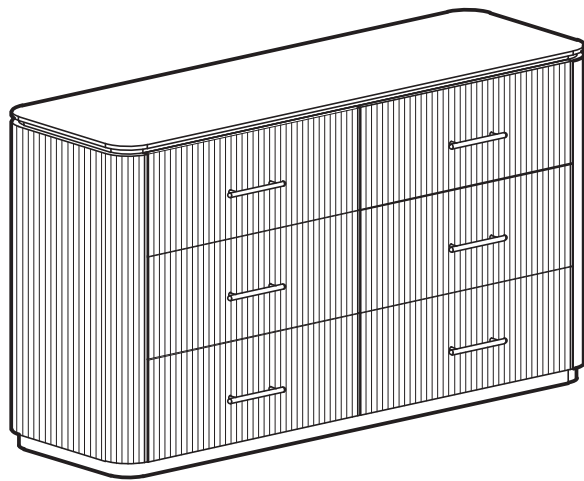

KOALA

L I V I N G

Assembly Instruction

Product Name: San Pierre Walnut Veneer Dresser

Travertine Finish Sintered Stone Top 150X43.7X84cm

Product Id: 129321

Hardware List

- A  Allen Key 4mm 1 pc
- B  Allen Bolt 6*35 12 pcs
- C  Washer 6*13 12 pcs