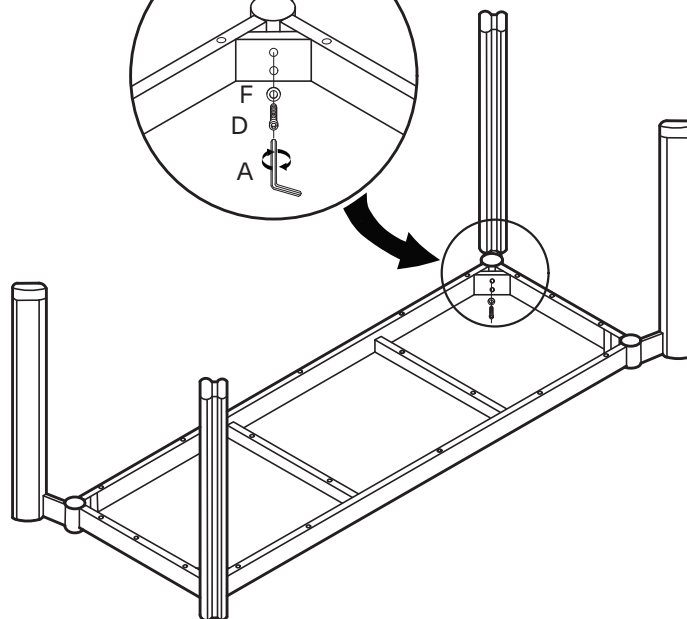

Note

1. Assemble the item on a soft, well-lit surface like cardboard or carpet.
2. For safety and efficiency, it's best to have two or more people assist with assembly to handle heavy parts safely and collaborate effectively.
3. Keep all packaging materials intact until assembly is complete.
4. Before assembling the item, carefully read all provided instructions.
5. Handle tools with care during assembly to prevent injuries.

1

2