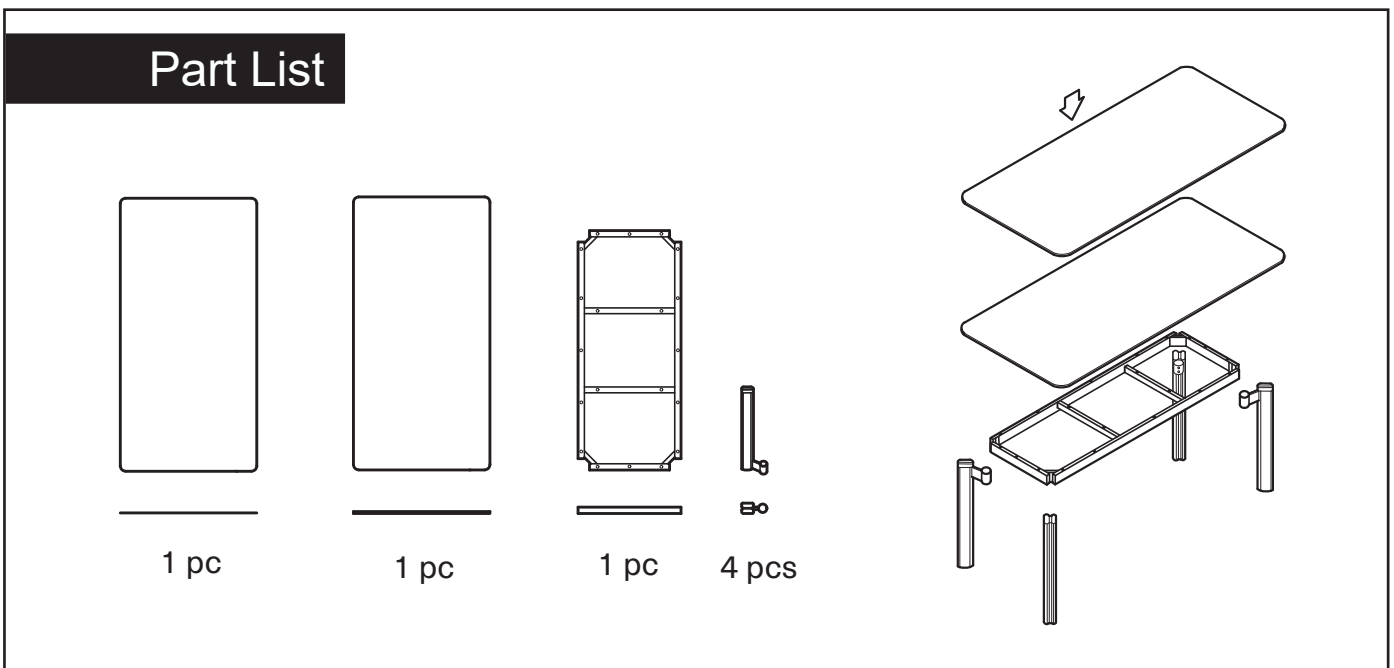

### Assembly Instruction

Product Name: Gertrude Olive Green Velvet Queen Bed  
 Brushed Champagne Gold Stainless Steel Frame  
 Product Id: 129313

Hardware List			
A		Allen Key 5mm	1 pc
B		Allen Key 4mm	1 pc
C		Allen Bolt M8*90	16 pcs
D		Allen Bolt M8*50	12 pcs
E		Allen Bolt 6*16	10 pcs
F		Washer 8*20	8 pcs

## Note

1. Assemble the item on a soft, well-lit surface like cardboard or carpet.
2. For safety and efficiency, it's best to have two or more people assist with assembly to handle heavy parts safely and collaborate effectively.
3. Keep all packaging materials intact until assembly is complete.
4. Before assembling the item, carefully read all provided instructions.
5. Handle tools with care during assembly to prevent injuries.