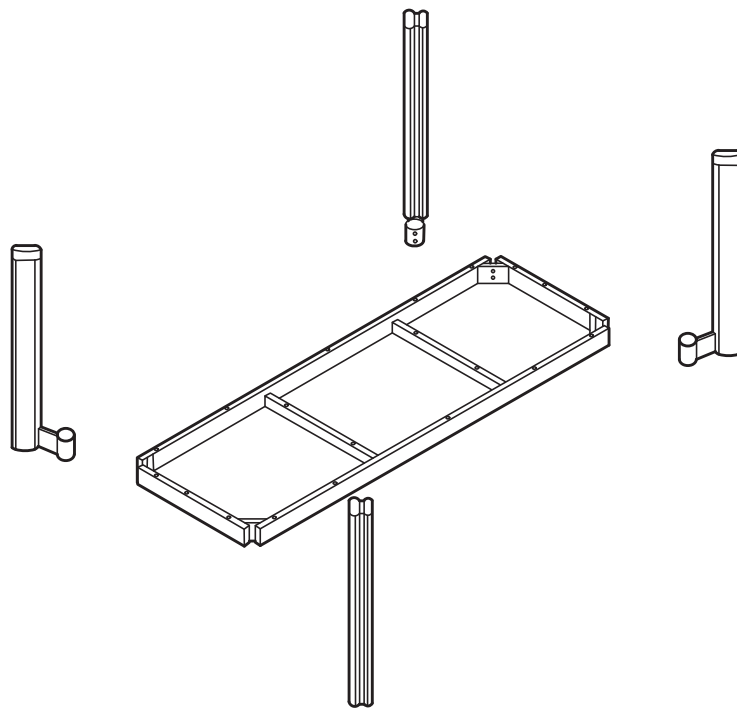

Note

1. Assemble the item on a soft, well-lit surface like cardboard or carpet.
2. For safety and efficiency, it's best to have two or more people assist with assembly to handle heavy parts safely and collaborate effectively.
3. Keep all packaging materials intact until assembly is complete.
4. Before assembling the item, carefully read all provided instructions.
5. Handle tools with care during assembly to prevent injuries.

1

2