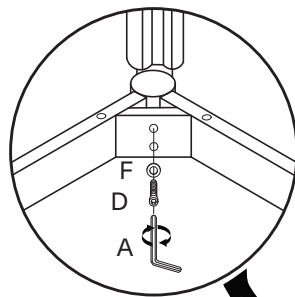

Note

1. Assemble the item on a soft, well-lit surface like cardboard or carpet.
2. For safety and efficiency, it's best to have two or more people assist with assembly to handle heavy parts safely and collaborate effectively.
3. Keep all packaging materials intact until assembly is complete.
4. Before assembling the item, carefully read all provided instructions.
5. Handle tools with care during assembly to prevent injuries.

1

2