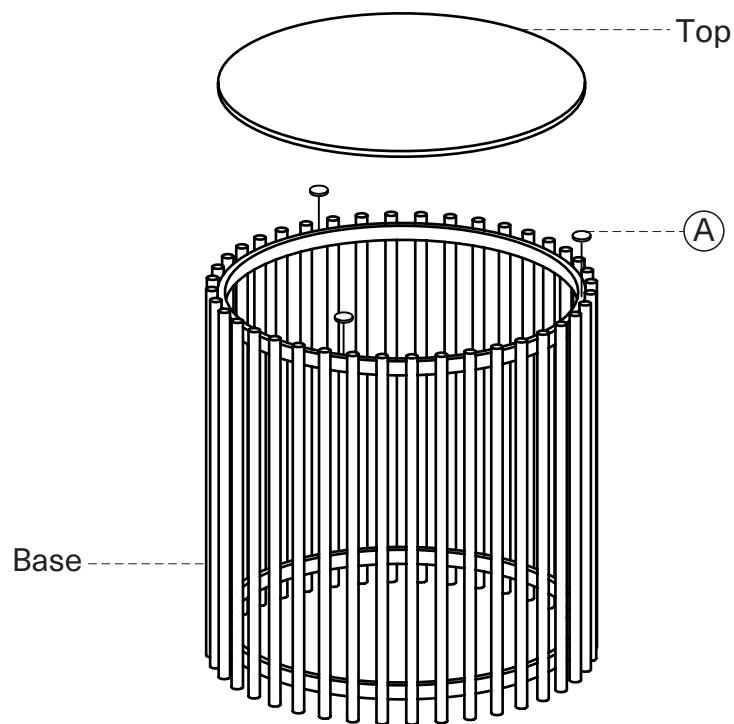

Note

1. Assemble the item on a soft, well-lit surface like cardboard or carpet.
2. For safety and efficiency, it's best to have two or more people assist with assembly to handle heavy parts safely and collaborate effectively.
3. Keep all packaging materials intact until assembly is complete.
4. Before assembling the item, carefully read all provided instructions.
5. Handle tools with care during assembly to prevent injuries.

1

2