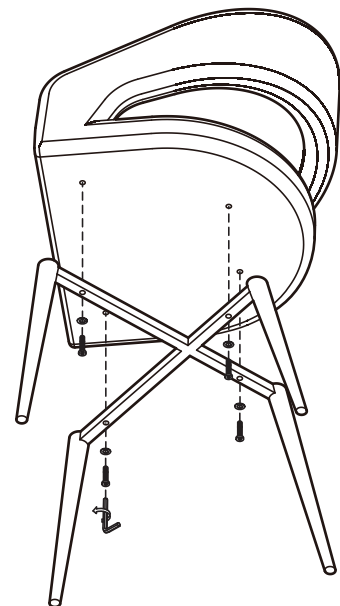

KOALA

L I V I N G

Assembly Instruction

Product Name: Moulin Sand Beige Vegan Leather Dining Chair - Brushed Gold Legs

Product Id: 129247

Hardware List

- | | | | |
|---|---|----------------------|-------|
| A |  | Allen Key
4mm | 1 pc |
| B |  | Allen Bolt
M6*L25 | 4 pcs |
| C |  | Washer
Ø6*Ø16mm | 4 pcs |

Part List

Legs
1 pc

Seat
1 pc

Note

1. Assemble the item on a soft, well-lit surface like cardboard or carpet.
2. For safety and efficiency, it's best to have two or more people assist with assembly to handle heavy parts safely and collaborate effectively.
3. Keep all packaging materials intact until assembly is complete.
4. Before assembling the item, carefully read all provided instructions.
5. Handle tools with care during assembly to prevent injuries.