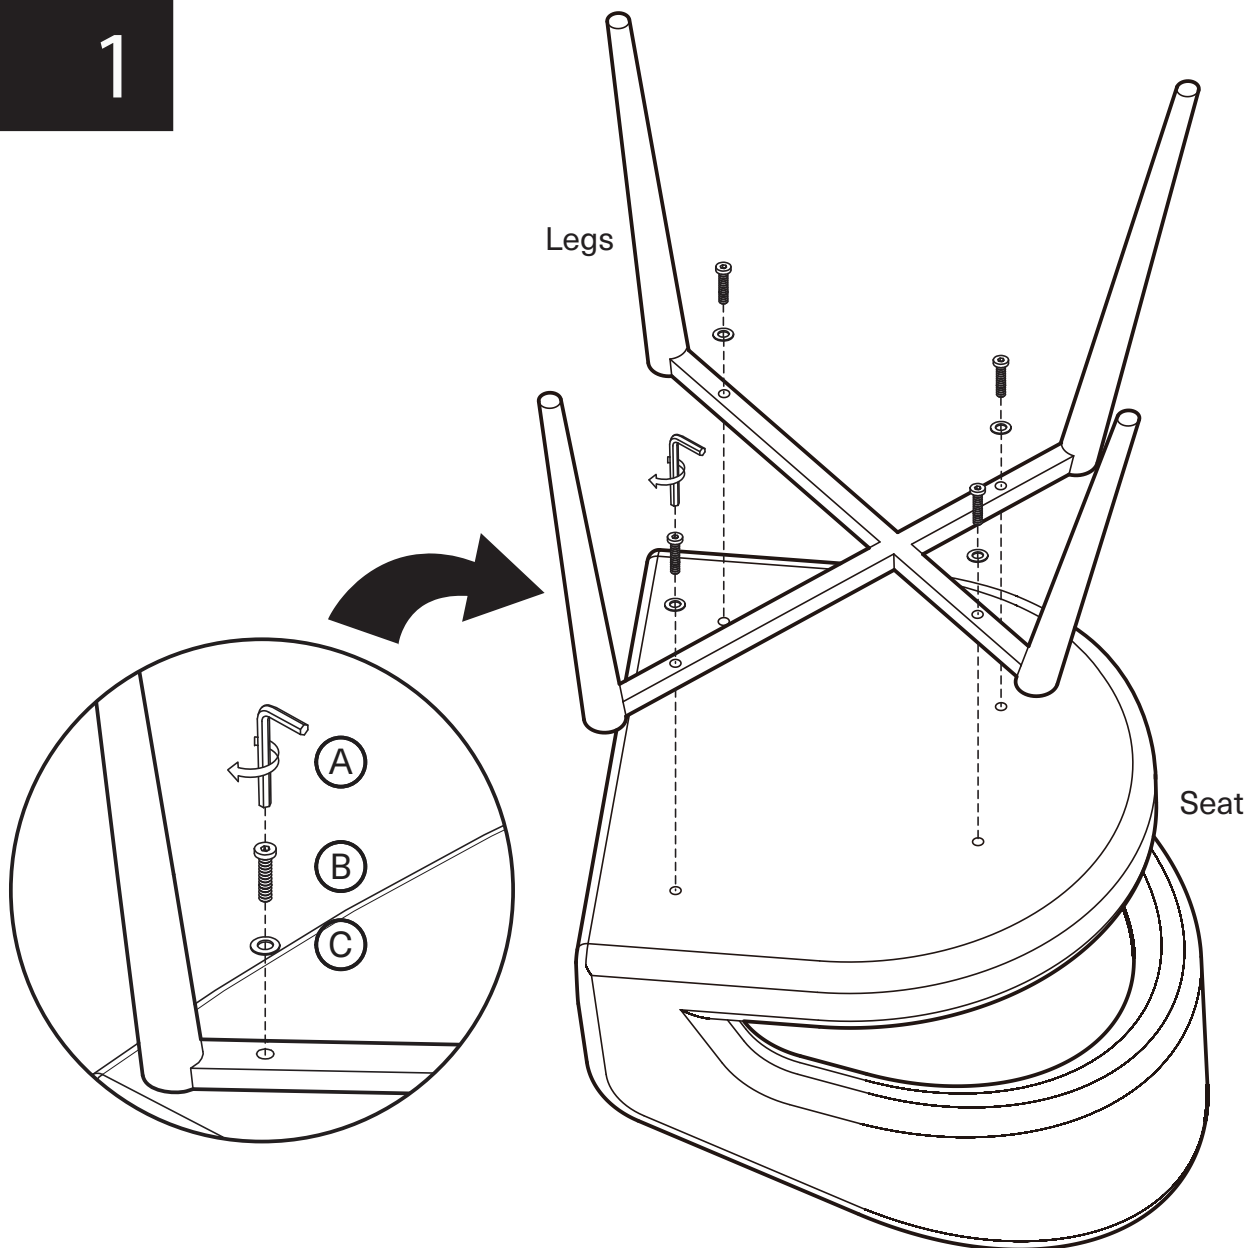

Note

1. Assemble the item on a soft, well-lit surface like cardboard or carpet.
2. For safety and efficiency, it's best to have two or more people assist with assembly to handle heavy parts safely and collaborate effectively.
3. Keep all packaging materials intact until assembly is complete.
4. Before assembling the item, carefully read all provided instructions.
5. Handle tools with care during assembly to prevent injuries.

1