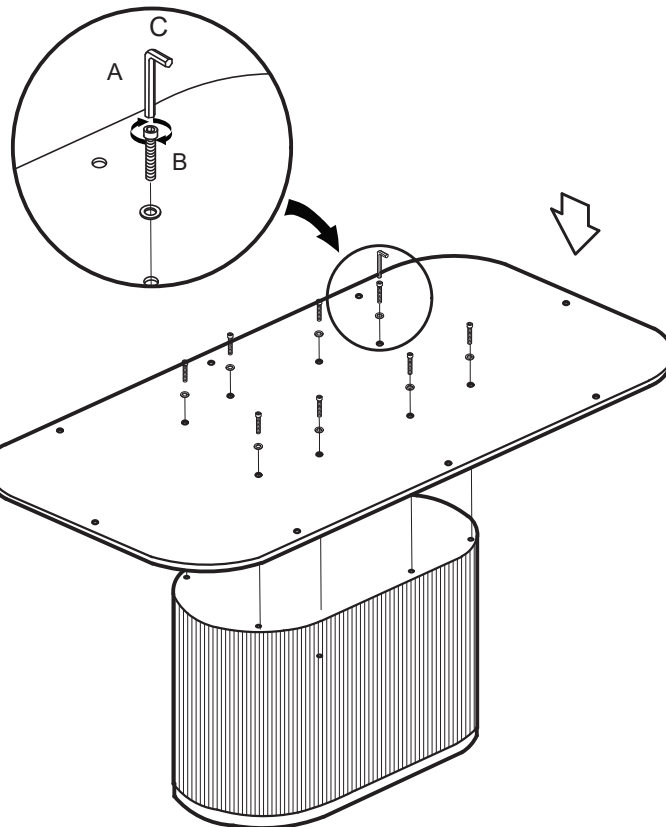

Note

1. Assemble the item on a soft, well-lit surface like cardboard or carpet.
2. For safety and efficiency, it's best to have two or more people assist with assembly to handle heavy parts safely and collaborate effectively.
3. Keep all packaging materials intact until assembly is complete.
4. Before assembling the item, carefully read all provided instructions.
5. Handle tools with care during assembly to prevent injuries.

1