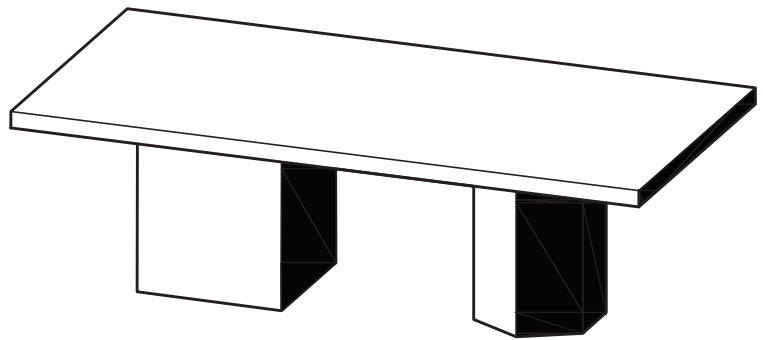

KOALA

L I V I N G

Assembly Instruction

Product Name: Thames II Polished White Sintered Stone Dining Table

Product Id: 129146

Hardware List