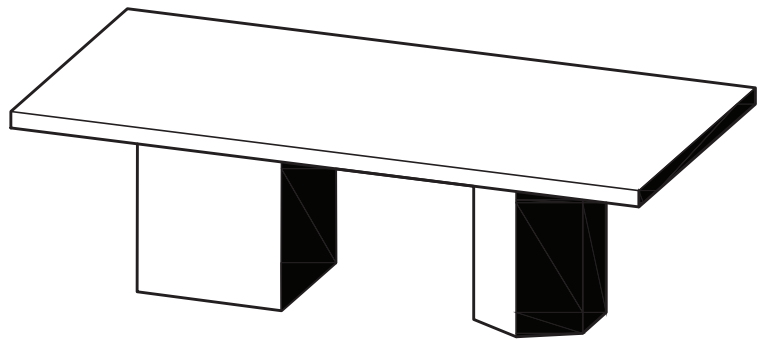

KOALA

L I V I N G

Assembly Instruction

Product Name: Thames II Calacatta Oro - White Sintered Stone Dining Table

Product Id: 129145

Hardware List