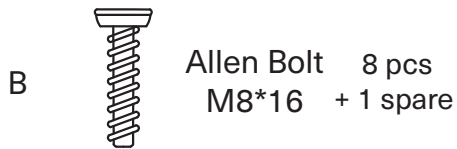

KOALA

L I V I N G

Assembly Instruction

Product Name: Thames II Calacatta Oro - White Sintered Stone Dining Table

Product Id: 129145

Hardware List