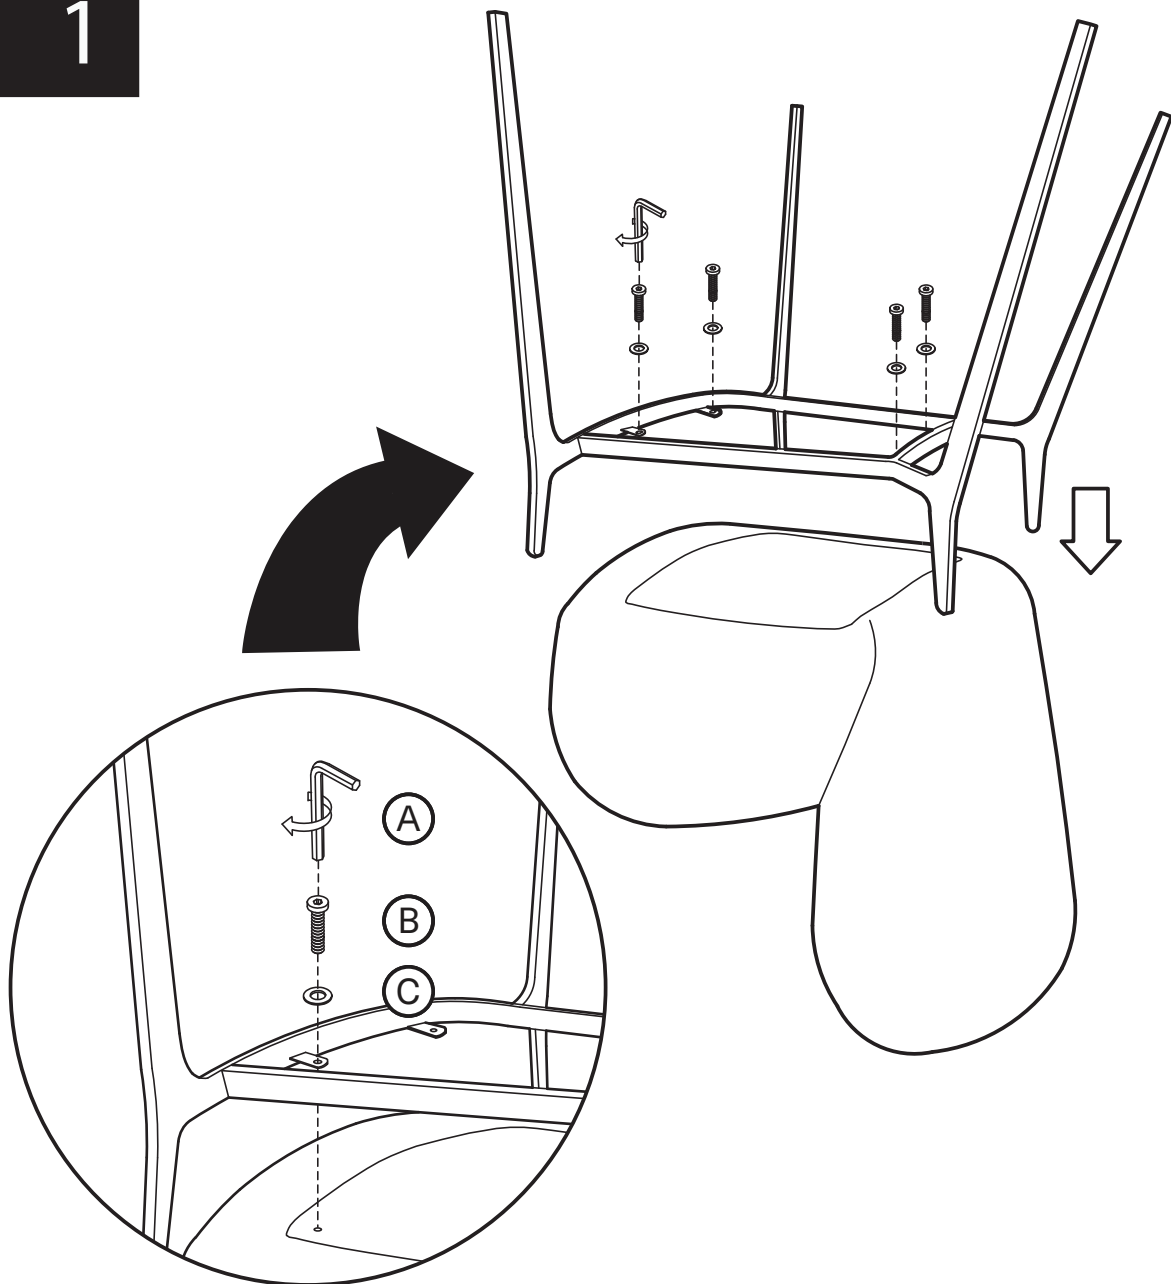

Note

1. Assemble the item on a soft, well-lit surface like cardboard or carpet.
2. For safety and efficiency, it's best to have two or more people assist with assembly to handle heavy parts safely and collaborate effectively.
3. Keep all packaging materials intact until assembly is complete.
4. Before assembling the item, carefully read all provided instructions.
5. Handle tools with care during assembly to prevent injuries.

1