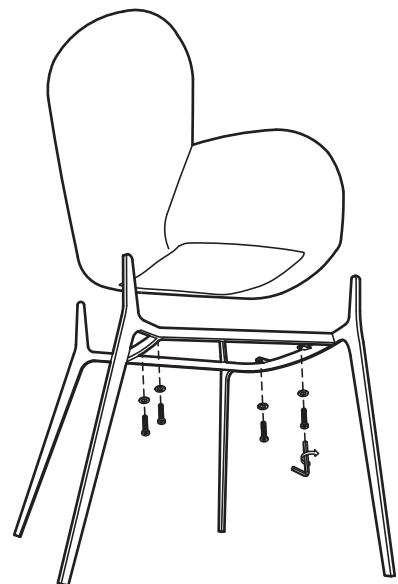

KOALA

L I V I N G

Assembly Instruction

Product Name: Milana Snow White Boucle Dining Chair - Brass Colour Metal Legs

Product Id: 129123

Hardware List

- | | | | |
|---|---|----------------------|-------|
| A |  | Allen Key
4mm | 1 pc |
| B |  | Allen Bolt
M6xL20 | 4 pcs |
| C |  | Washer
Ø6xØ16 | 4 pcs |

Part List

Legs
1 pc

Seat
1 pc

Note

1. Assemble the item on a soft, well-lit surface like cardboard or carpet.
2. For safety and efficiency, it's best to have two or more people assist with assembly to handle heavy parts safely and collaborate effectively.
3. Keep all packaging materials intact until assembly is complete.
4. Before assembling the item, carefully read all provided instructions.
5. Handle tools with care during assembly to prevent injuries.