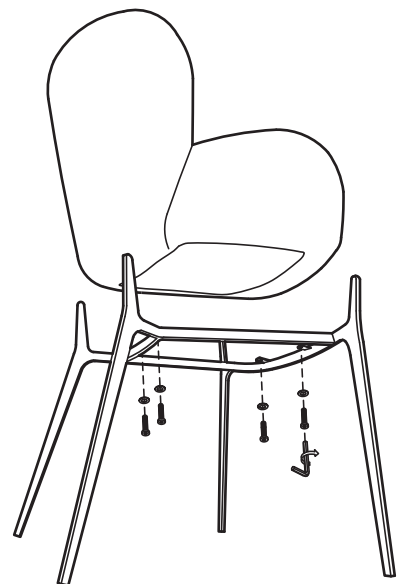

KOALA

L I V I N G

Assembly Instruction

Product Name: Milana Snow White Boucle Dining Chair - Black Metal Legs

Product Id: 129119

Hardware List

- | | | | |
|---|---|----------------------|-------|
| A |  | Allen Key
4mm | 1 pc |
| B |  | Allen Bolt
M6xL20 | 4 pcs |
| C |  | Washer
Ø6xØ16 | 4 pcs |

Part List

Legs
1 pc

Seat
1 pc

Note

1. Assemble the item on a soft, well-lit surface like cardboard or carpet.
2. For safety and efficiency, it's best to have two or more people assist with assembly to handle heavy parts safely and collaborate effectively.
3. Keep all packaging materials intact until assembly is complete.
4. Before assembling the item, carefully read all provided instructions.
5. Handle tools with care during assembly to prevent injuries.