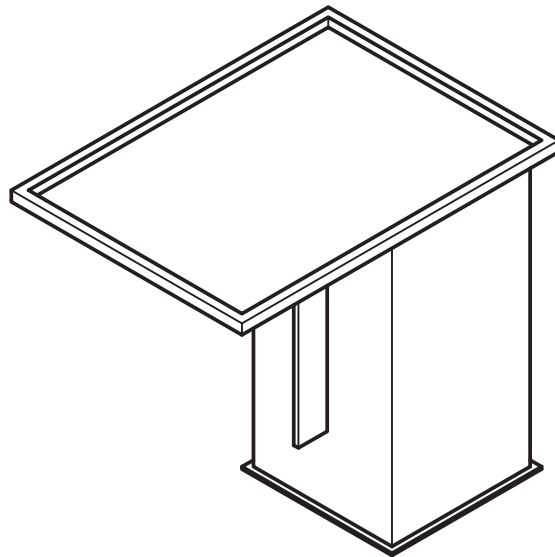

KOALA

L I V I N G

Assembly Instruction

Product Name: Monolith Natural Silver - Grey Travertine Side Table

Product Id: 129047

Hardware List

Part List

Top
1 pc

Base
1 pc

Note

1. Assemble the item on a soft, well-lit surface like cardboard or carpet.
2. For safety and efficiency, it's best to have two or more people assist with assembly to handle heavy parts safely and collaborate effectively.
3. Keep all packaging materials intact until assembly is complete.
4. Before assembling the item, carefully read all provided instructions.
5. Handle tools with care during assembly to prevent injuries.