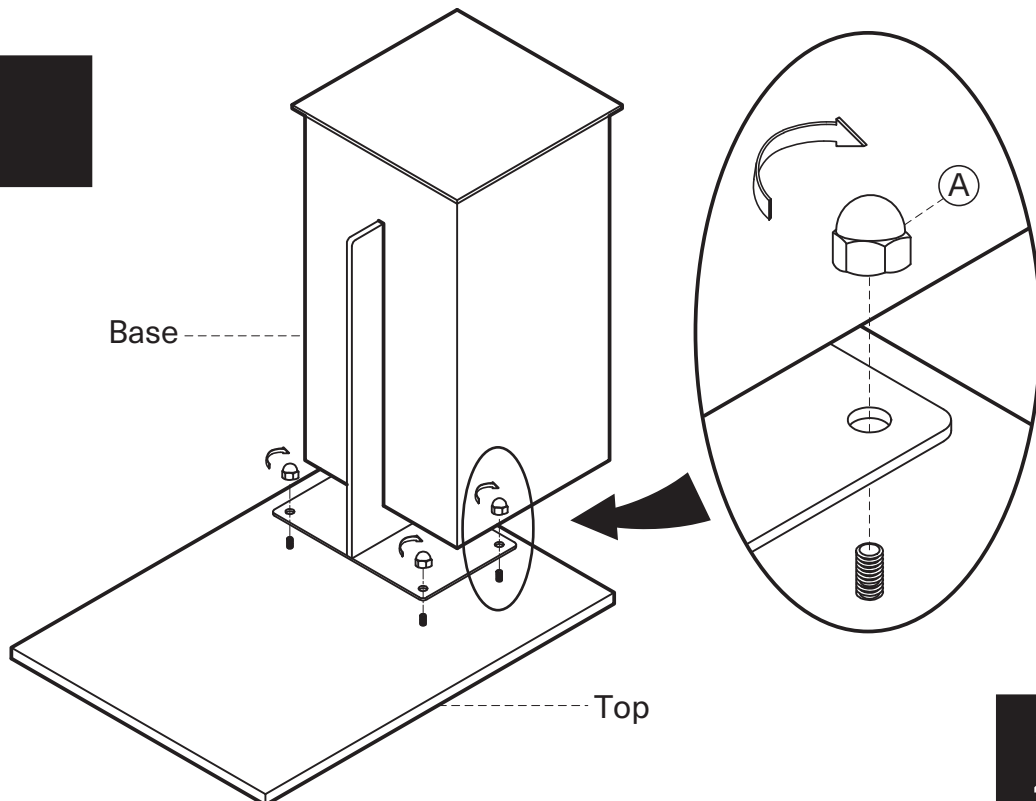

Note

1. Assemble the item on a soft, well-lit surface like cardboard or carpet.
2. For safety and efficiency, it's best to have two or more people assist with assembly to handle heavy parts safely and collaborate effectively.
3. Keep all packaging materials intact until assembly is complete.
4. Before assembling the item, carefully read all provided instructions.
5. Handle tools with care during assembly to prevent injuries.

1

2