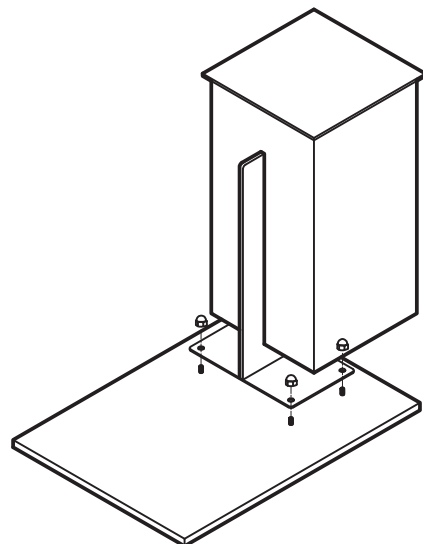

KOALA

L I V I N G

Assembly Instruction

Product Name: Monolith Natural Silver - Grey Travertine Side Table

Product Id: 129047

Hardware List

Part List

Top
1 pc

Base
1 pc

Note

1. Assemble the item on a soft, well-lit surface like cardboard or carpet.
2. For safety and efficiency, it's best to have two or more people assist with assembly to handle heavy parts safely and collaborate effectively.
3. Keep all packaging materials intact until assembly is complete.
4. Before assembling the item, carefully read all provided instructions.
5. Handle tools with care during assembly to prevent injuries.