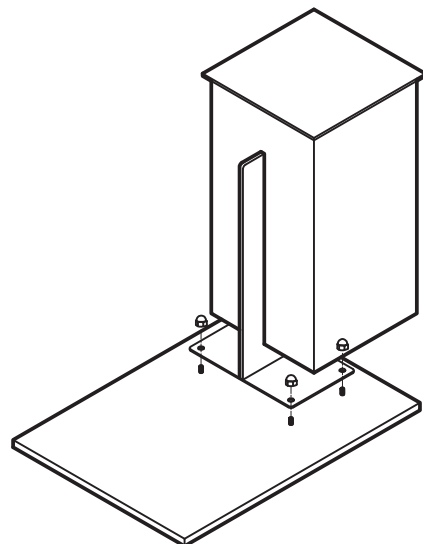

KOALA

L I V I N G

Assembly Instruction

Product Name: Monolith Natural Cream Travertine Side Table

Product Id: 129043

Hardware List

A  Acorn Nut
M6mm 4 pcs

Part List

Top
1 pc

Base
1 pc

Note

1. Assemble the item on a soft, well-lit surface like cardboard or carpet.
2. For safety and efficiency, it's best to have two or more people assist with assembly to handle heavy parts safely and collaborate effectively.
3. Keep all packaging materials intact until assembly is complete.
4. Before assembling the item, carefully read all provided instructions.
5. Handle tools with care during assembly to prevent injuries.