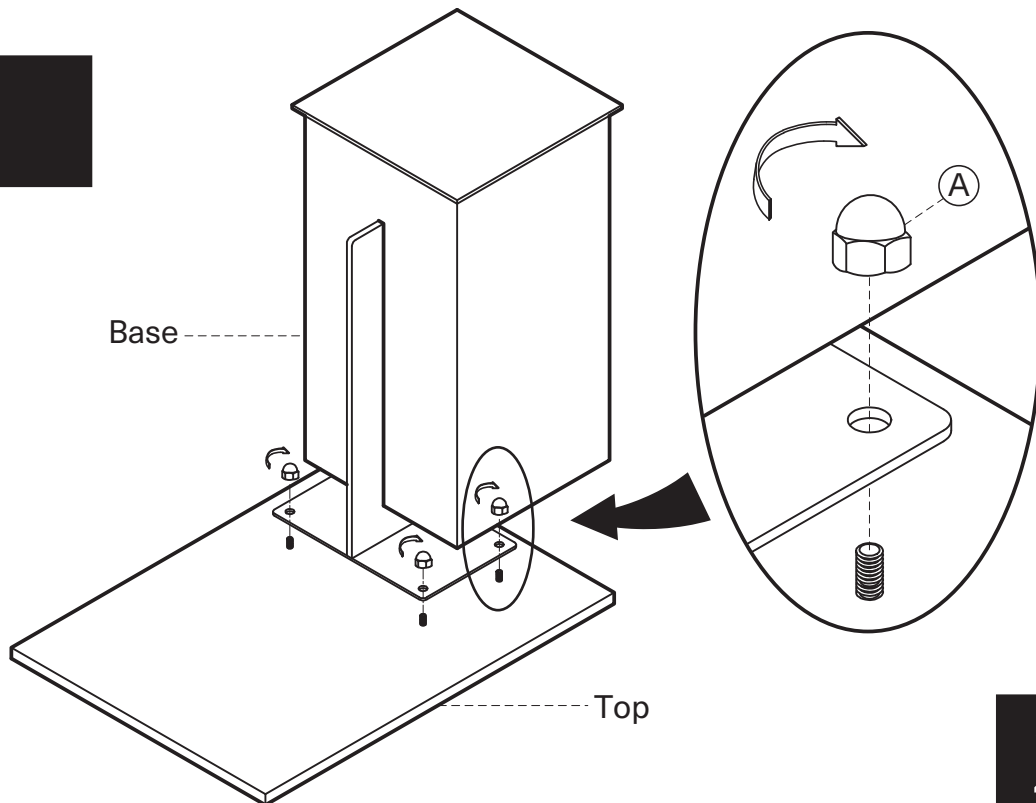

Note

1. Assemble the item on a soft, well-lit surface like cardboard or carpet.
2. For safety and efficiency, it's best to have two or more people assist with assembly to handle heavy parts safely and collaborate effectively.
3. Keep all packaging materials intact until assembly is complete.
4. Before assembling the item, carefully read all provided instructions.
5. Handle tools with care during assembly to prevent injuries.

1

2