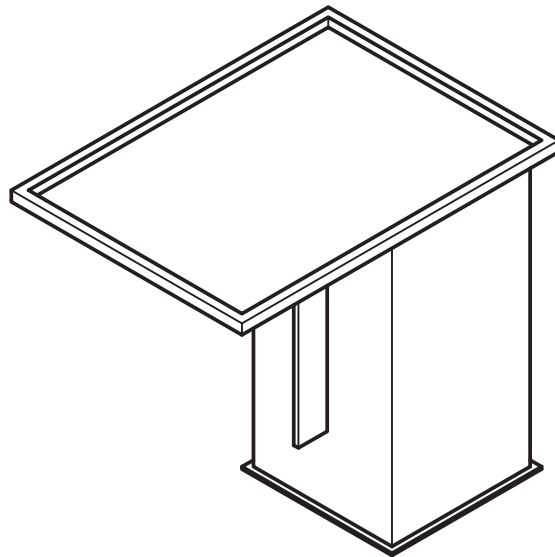

KOALA

L I V I N G

Assembly Instruction

Product Name: Monolith Natural Cream Travertine Side Table

Product Id: 129043

Hardware List

A  Acorn Nut
M6mm 4 pcs

Part List

Top
1 pc

Base
1 pc

Note

1. Assemble the item on a soft, well-lit surface like cardboard or carpet.
2. For safety and efficiency, it's best to have two or more people assist with assembly to handle heavy parts safely and collaborate effectively.
3. Keep all packaging materials intact until assembly is complete.
4. Before assembling the item, carefully read all provided instructions.
5. Handle tools with care during assembly to prevent injuries.