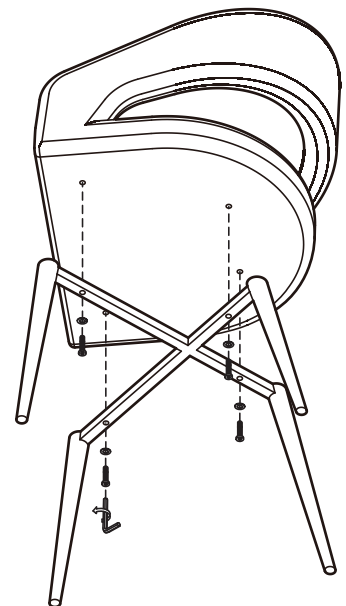

### Assembly Instruction

Product Name: Moulin Chantilly White Fabric Dining Chair - Brushed Gold Legs

Product Id: 129032

#### Hardware List

- A  Allen Key 4mm 1 pc
- B  Allen Bolt M6\*L25 4 pcs
- C  Washer Ø6\*Ø16mm 4 pcs

#### Part List

Legs  
1 pc

Seat  
1 pc