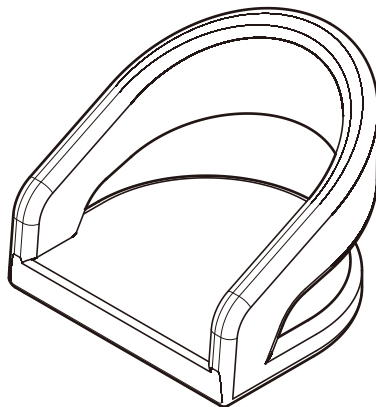

#### Hardware List

- A  Allen Key 4mm 1 pc
- B  Allen Bolt M6\*L25 4 pcs
- C  Washer Ø6\*Ø16mm 4 pcs

#### Part List

Legs  
1 pc

Seat  
1 pc