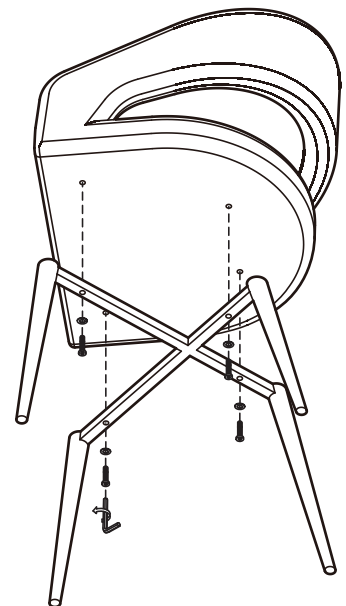

KOALA

L I V I N G

Assembly Instruction

Product Name: Moulin Glacier Grey Vegan Leather Dining Chair - Black Nickel Legs

Product Id: 129017

Hardware List

- A  Allen Key 4mm 1 pc
- B  Allen Bolt M6*L25 4 pcs
- C  Washer Ø6*Ø16mm 4 pcs

Part List

Legs
1 pc

Seat
1 pc

Note

1. Assemble the item on a soft, well-lit surface like cardboard or carpet.
2. For safety and efficiency, it's best to have two or more people assist with assembly to handle heavy parts safely and collaborate effectively.
3. Keep all packaging materials intact until assembly is complete.
4. Before assembling the item, carefully read all provided instructions.
5. Handle tools with care during assembly to prevent injuries.