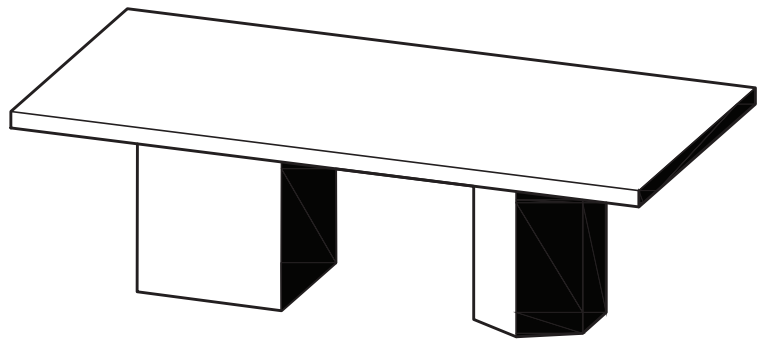

KOALA

L I V I N G

Assembly Instruction

Product Name: Thames Calacatta Polished White Sintered Stone Dining Table

Product Id: 128945

Hardware List

Part List

1 pc