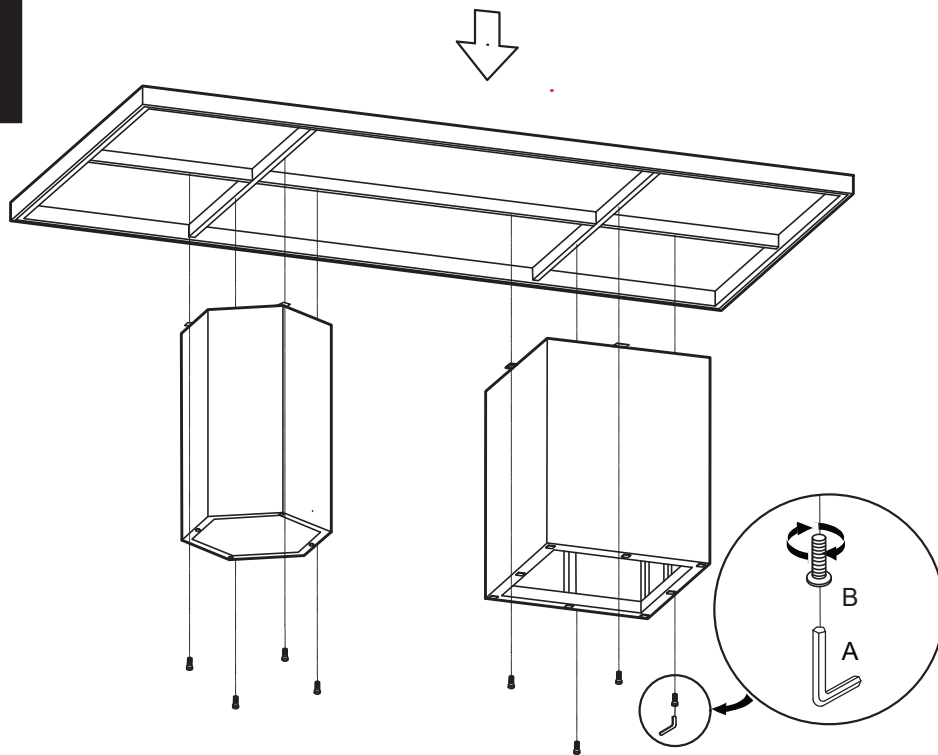

Note

1. Assemble the item on a soft, well-lit surface like cardboard or carpet.
2. For safety and efficiency, it's best to have two or more people assist with assembly to handle heavy parts safely and collaborate effectively.
3. Keep all packaging materials intact until assembly is complete.
4. Before assembling the item, carefully read all provided instructions.
5. Handle tools with care during assembly to prevent injuries.

1