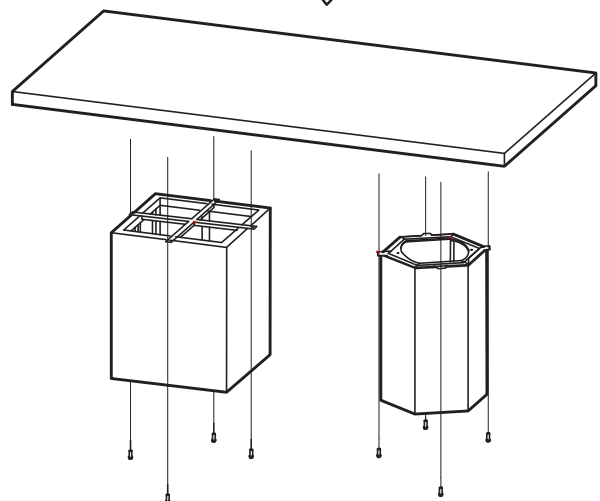

KOALA

L I V I N G

Assembly Instruction

Product Name: Thames Calacatta Polished White Sintered Stone Dining Table

Product Id: 128945

Hardware List

Part List

1 pc

1 pc

1 pc

Note

1. Assemble the item on a soft, well-lit surface like cardboard or carpet.
2. For safety and efficiency, it's best to have two or more people assist with assembly to handle heavy parts safely and collaborate effectively.
3. Keep all packaging materials intact until assembly is complete.
4. Before assembling the item, carefully read all provided instructions.
5. Handle tools with care during assembly to prevent injuries.