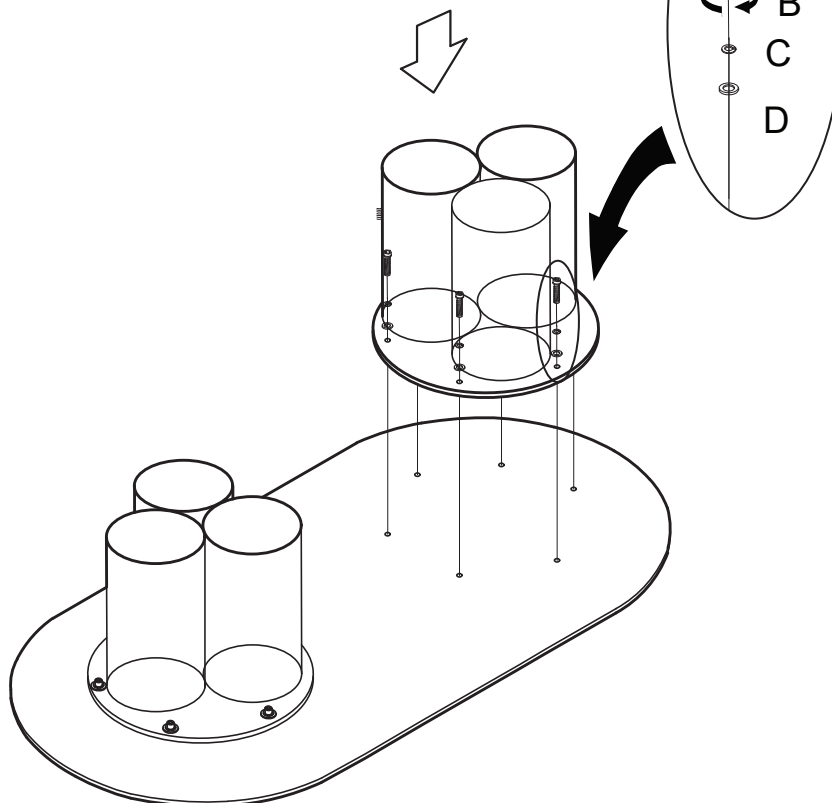

Note

1. Assemble the item on a soft, well-lit surface like cardboard or carpet.
2. For safety and efficiency, it's best to have two or more people assist with assembly to handle heavy parts safely and collaborate effectively.
3. Keep all packaging materials intact until assembly is complete.
4. Before assembling the item, carefully read all provided instructions.
5. Handle tools with care during assembly to prevent injuries.

1

2