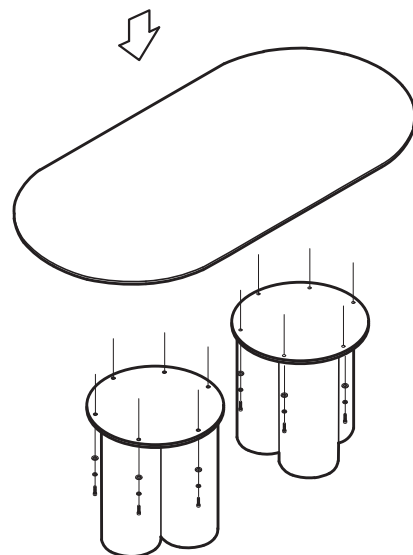

KOALA

L I V I N G

Assembly Instruction

Product Name: Terzetto Pandora Brown Sintered Stone Curved Dining Table- Dark Brown
Wooden Legs

Product Id: 128901

Hardware List

- | | | | |
|---|---|--------------------|--------|
| A |  | Allen Key
5mm | 1 pc |
| B |  | Allen Bolt
35mm | 12 pcs |
| C |  | Washer
13mm | 12 pcs |
| D |  | Washer
19mm | 12 pcs |

Part List

1 pc

2 pcs

Note

1. Assemble the item on a soft, well-lit surface like cardboard or carpet.
2. For safety and efficiency, it's best to have two or more people assist with assembly to handle heavy parts safely and collaborate effectively.
3. Keep all packaging materials intact until assembly is complete.
4. Before assembling the item, carefully read all provided instructions.
5. Handle tools with care during assembly to prevent injuries.