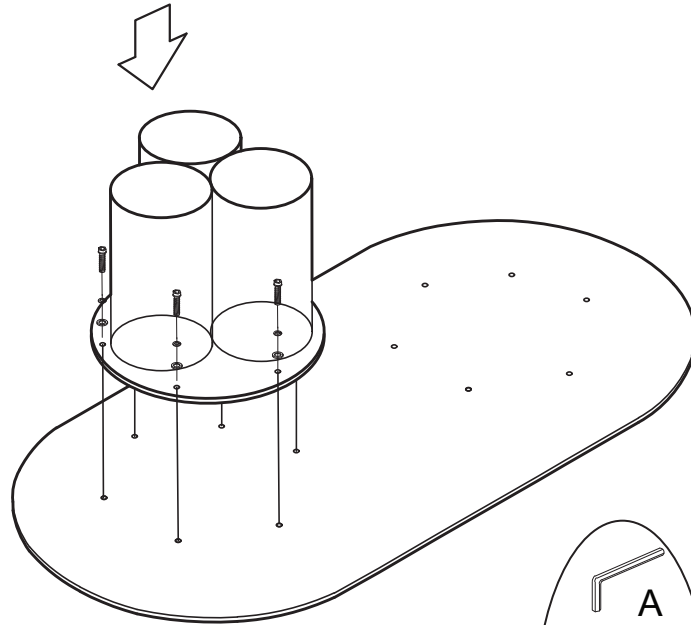

Note

1. Assemble the item on a soft, well-lit surface like cardboard or carpet.
2. For safety and efficiency, it's best to have two or more people assist with assembly to handle heavy parts safely and collaborate effectively.
3. Keep all packaging materials intact until assembly is complete.
4. Before assembling the item, carefully read all provided instructions.
5. Handle tools with care during assembly to prevent injuries.

1

2