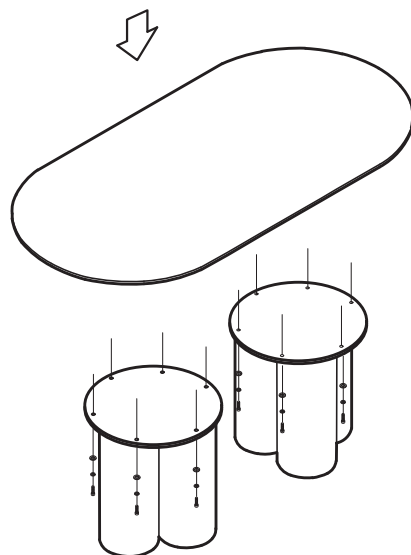

KOALA

L I V I N G

Assembly Instruction

Product Name: Terzetto Pandora Brown Sintered Stone Curved Dining Table- Medium Brown
Wooden Legs

Product Id: 128898

Hardware List

- | | | | |
|---|---|--------------------|--------|
| A |  | Allen Key
5mm | 1 pc |
| B |  | Allen Bolt
35mm | 12 pcs |
| C |  | Washer
13mm | 12 pcs |
| D |  | Washer
19mm | 12 pcs |

Part List

1 pc

2 pcs

Note

1. Assemble the item on a soft, well-lit surface like cardboard or carpet.
2. For safety and efficiency, it's best to have two or more people assist with assembly to handle heavy parts safely and collaborate effectively.
3. Keep all packaging materials intact until assembly is complete.
4. Before assembling the item, carefully read all provided instructions.
5. Handle tools with care during assembly to prevent injuries.