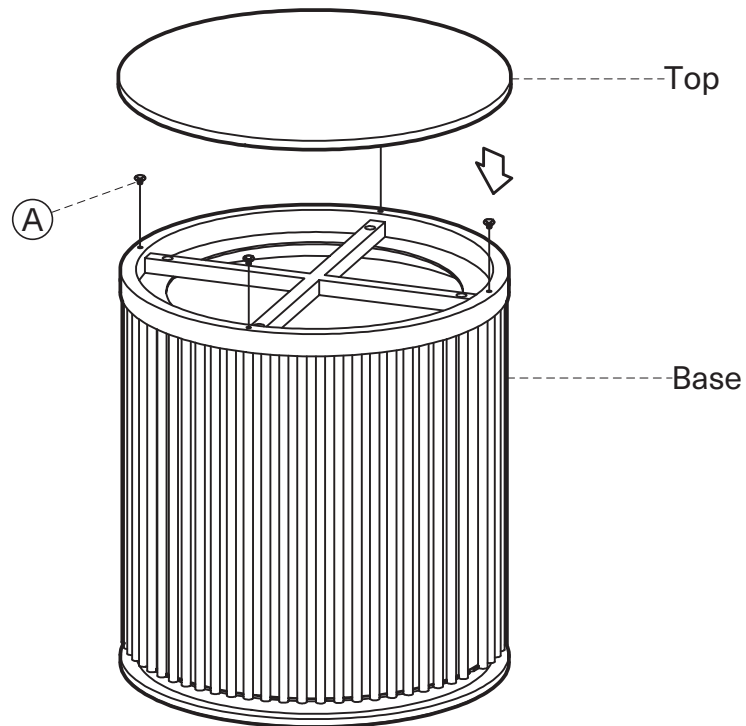

Note

1. Assemble the item on a soft, well-lit surface like cardboard or carpet.
2. For safety and efficiency, it's best to have two or more people assist with assembly to handle heavy parts safely and collaborate effectively.
3. Keep all packaging materials intact until assembly is complete.
4. Before assembling the item, carefully read all provided instructions.
5. Handle tools with care during assembly to prevent injuries.

1

2