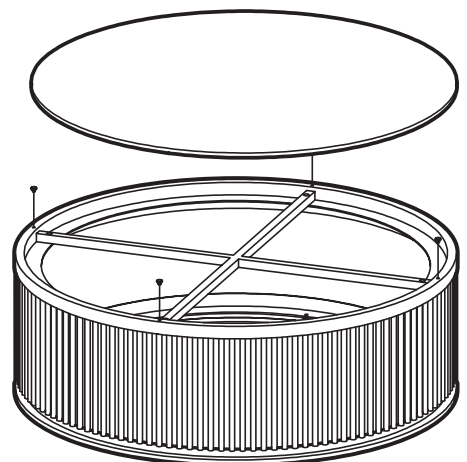

## Assembly Instruction

Product Name: Archie White Sintered Stone Round Coffee Table Low - 100x35cm

Product Id: 128876

### Hardware List

### Part List

Top  
1 pc

Base  
1 pc