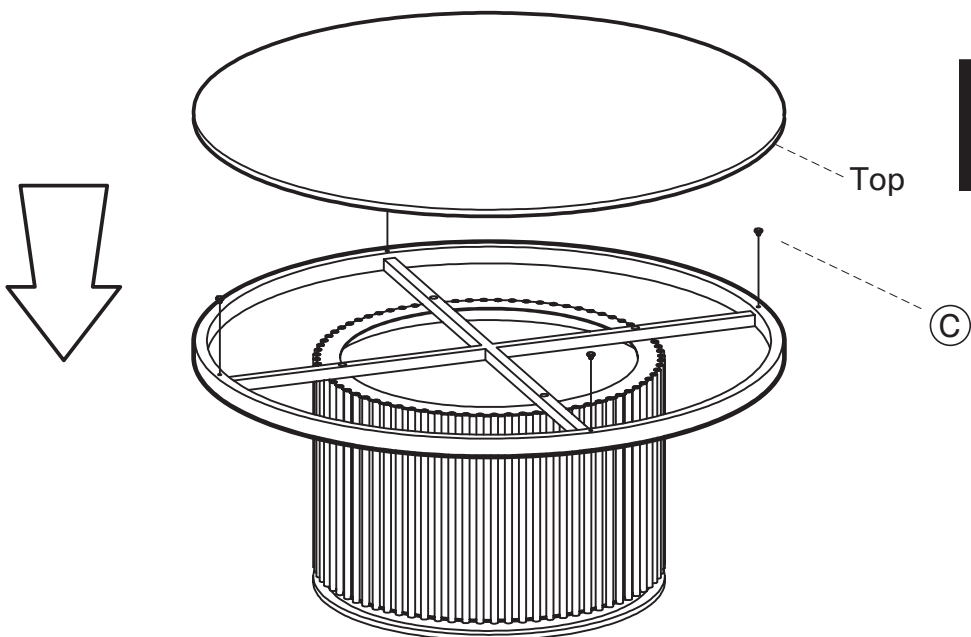

Note

1. Assemble the item on a soft, well-lit surface like cardboard or carpet.
2. For safety and efficiency, it's best to have two or more people assist with assembly to handle heavy parts safely and collaborate effectively.
3. Keep all packaging materials intact until assembly is complete.
4. Before assembling the item, carefully read all provided instructions.
5. Handle tools with care during assembly to prevent injuries.

1

2