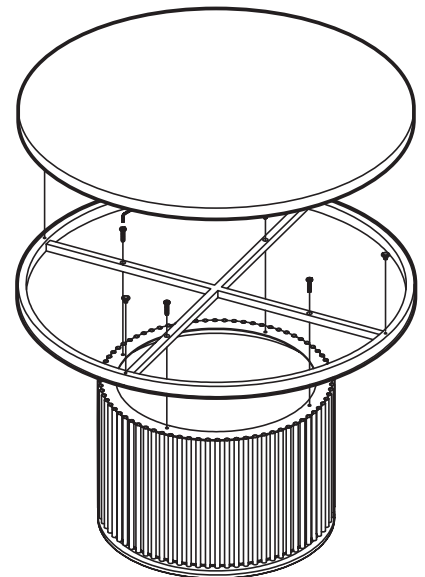

KOALA

L I V I N G

Assembly Instruction

Product Name: Archie White Sintered Stone Round Coffee Table High - 100x45cm

Product Id: 128875

Hardware List

- A  Allen Key 5mm 1 pc
- B  Allen Bolt M8*30 4 pcs
- C  Sucker 6mm 4 pcs

Part List

Top
1 pc

Metal Frame
1 pc

Base
1 pc

Note

1. Assemble the item on a soft, well-lit surface like cardboard or carpet.
2. For safety and efficiency, it's best to have two or more people assist with assembly to handle heavy parts safely and collaborate effectively.
3. Keep all packaging materials intact until assembly is complete.
4. Before assembling the item, carefully read all provided instructions.
5. Handle tools with care during assembly to prevent injuries.