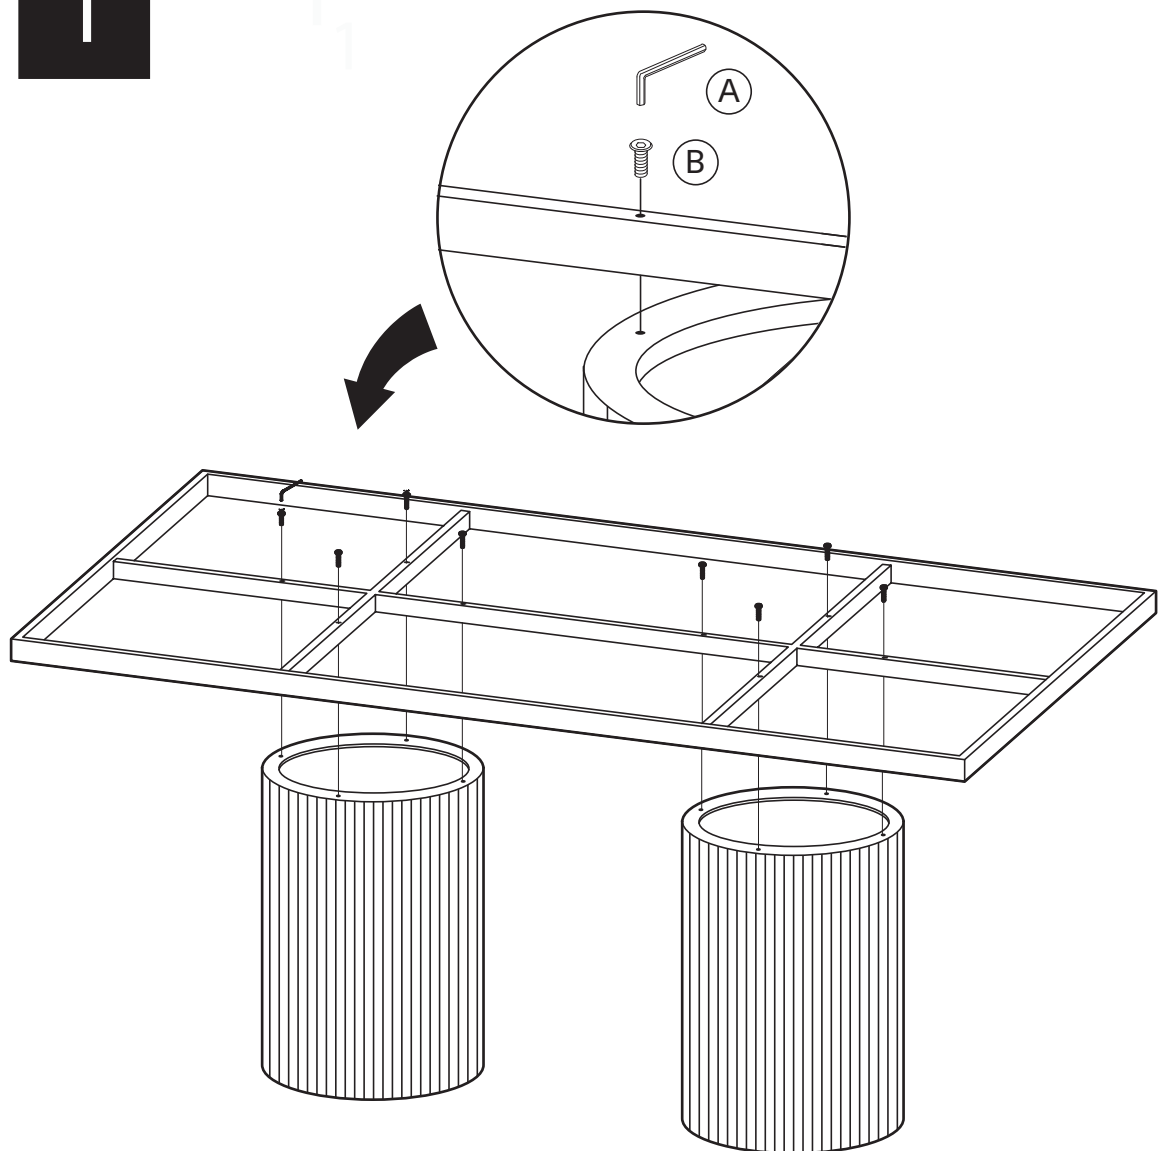

Note

1. Assemble the item on a soft, well-lit surface like cardboard or carpet.
2. For safety and efficiency, it's best to have two or more people assist with assembly to handle heavy parts safely and collaborate effectively.
3. Keep all packaging materials intact until assembly is complete.
4. Before assembling the item, carefully read all provided instructions.
5. Handle tools with care during assembly to prevent injuries.

1