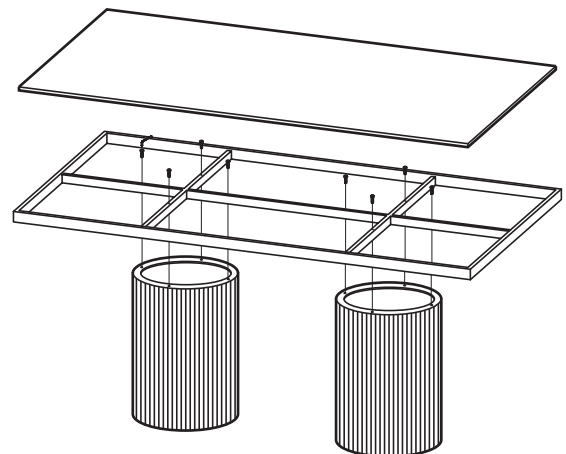

KOALA

L I V I N G

Assembly Instruction

Product Name: Archie White Sintered Stone Dining Table
Matte Black Legs 200x100cm

Product Id: 128873

Hardware List

- A  Allen Key 2 pc
- B  Allen Bolt 8 pcs
- C  Silicon Pad 10 pcs

Part List

Note

1. Assemble the item on a soft, well-lit surface like cardboard or carpet.
2. For safety and efficiency, it's best to have two or more people assist with assembly to handle heavy parts safely and collaborate effectively.
3. Keep all packaging materials intact until assembly is complete.
4. Before assembling the item, carefully read all provided instructions.
5. Handle tools with care during assembly to prevent injuries.