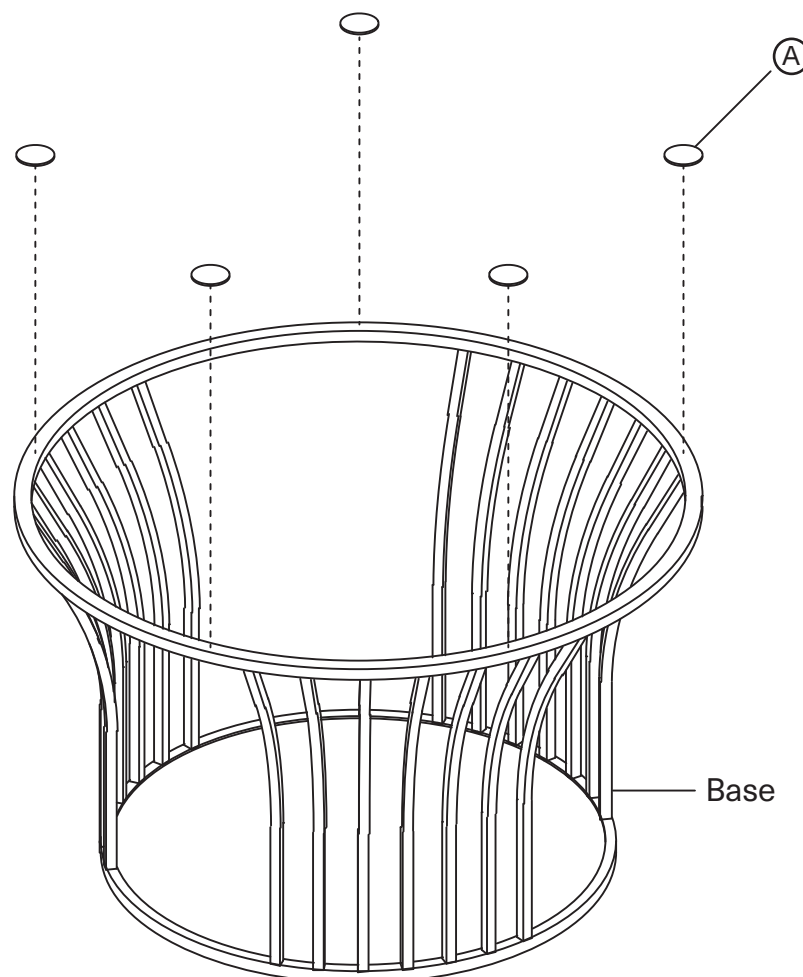

Note

1. Assemble the item on a soft, well-lit surface like cardboard or carpet.
2. For safety and efficiency, it's best to have two or more people assist with assembly to handle heavy parts safely and collaborate effectively.
3. Keep all packaging materials intact until assembly is complete.
4. Before assembling the item, carefully read all provided instructions.
5. Handle tools with care during assembly to prevent injuries.

1