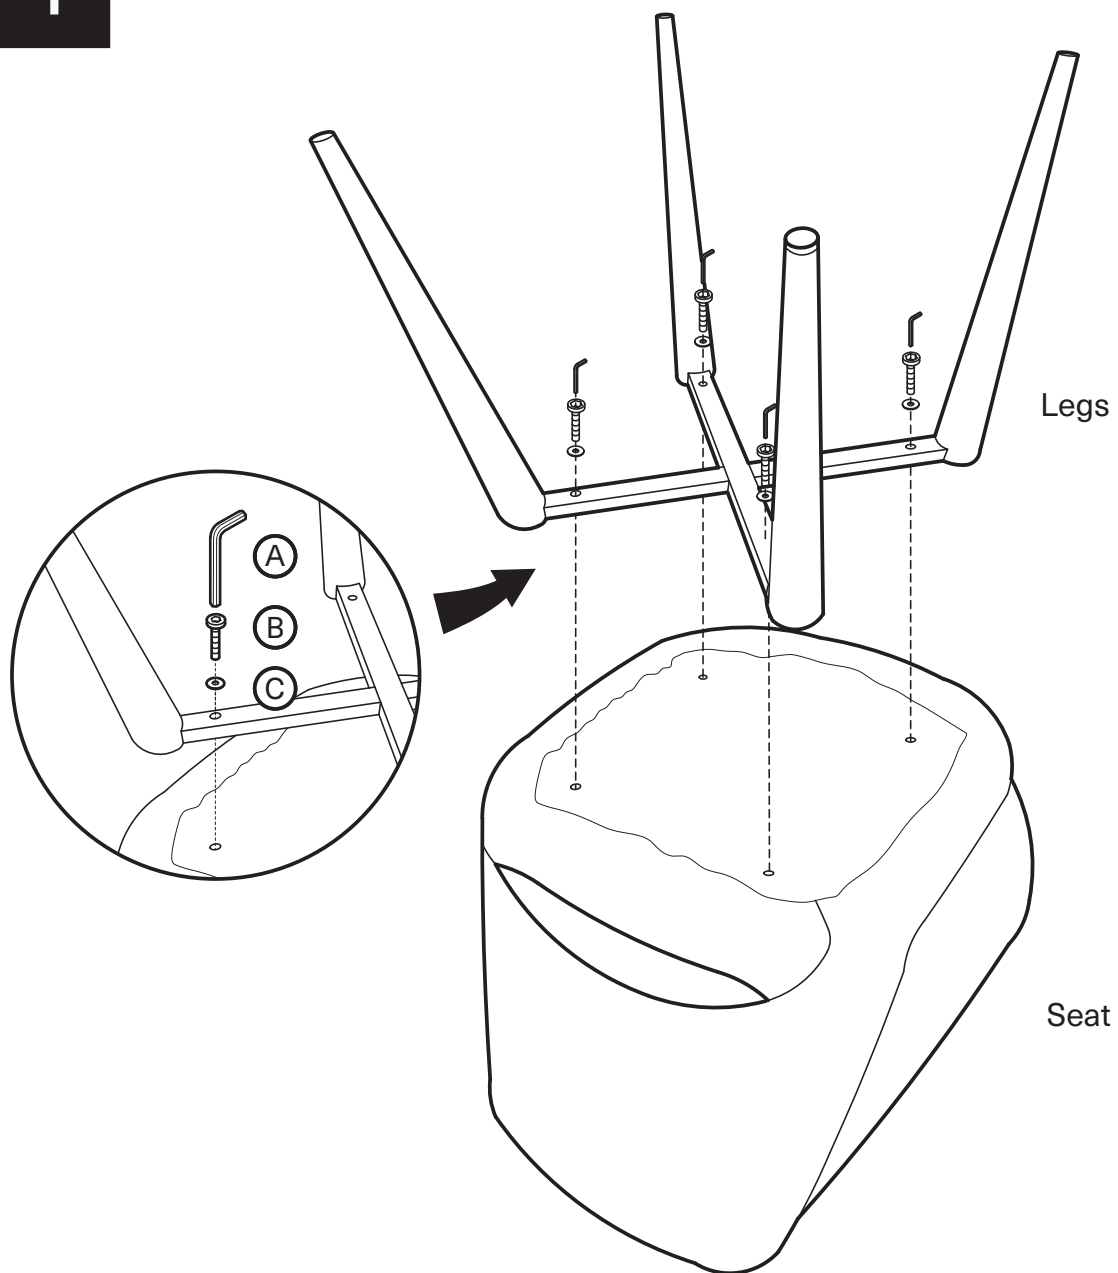

Note

1. Assemble the item on a soft, well-lit surface like cardboard or carpet.
2. For safety and efficiency, it's best to have two or more people assist with assembly to handle heavy parts safely and collaborate effectively.
3. Keep all packaging materials intact until assembly is complete.
4. Before assembling the item, carefully read all provided instructions.
5. Handle tools with care during assembly to prevent injuries.

1