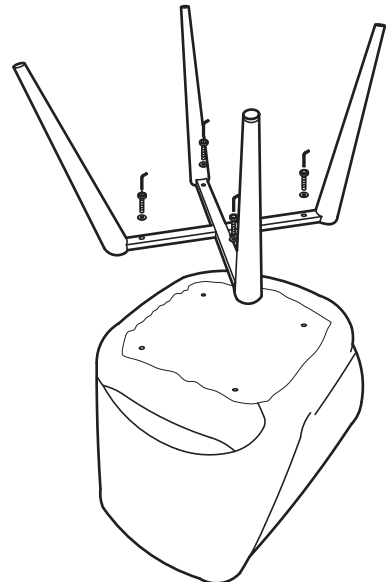

KOALA

L I V I N G

Assembly Instruction

Product Name: Adrianna Dove Grey Woven Fabric Dining Chair

Product Id: 128703

Hardware List

- | | | | |
|---|---|----------------------|-------|
| A |  | Allen Key
4mm | 1 pc |
| B |  | Allen Bolt
M6*L30 | 4 pcs |
| C |  | Washer
Ø16*Ø6 | 4 pcs |

Part List

Legs
1 pc

Seat
1 pc

Note

1. Assemble the item on a soft, well-lit surface like cardboard or carpet.
2. For safety and efficiency, it's best to have two or more people assist with assembly to handle heavy parts safely and collaborate effectively.
3. Keep all packaging materials intact until assembly is complete.
4. Before assembling the item, carefully read all provided instructions.
5. Handle tools with care during assembly to prevent injuries.