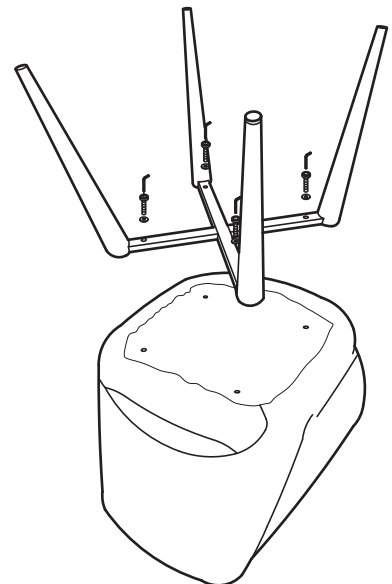

KOALA

L I V I N G

Assembly Instruction

Product Name: Adrianna Olive Green Velvet Dining Chair

Product Id: 128699

Hardware List

- | | | | |
|---|-------------------------------------------------------------------------------------|----------------------|-------|
| A |  | Allen Key
4mm | 1 pc |
| B |  | Allen Bolt
Ø16*Ø6 | 4 pcs |
| C |  | Washer
M6*L30 | 4 pcs |

Part List

Legs
1 pc

Seat
1 pc

Note

1. Assemble the item on a soft, well-lit surface like cardboard or carpet.
2. For safety and efficiency, it's best to have two or more people assist with assembly to handle heavy parts safely and collaborate effectively.
3. Keep all packaging materials intact until assembly is complete.
4. Before assembling the item, carefully read all provided instructions.
5. Handle tools with care during assembly to prevent injuries.