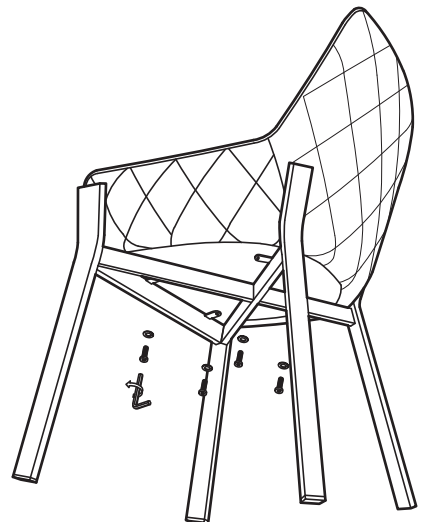

KOALA

L I V I N G

Assembly Instruction

Product Name: Arya II Sand Beige Vegan Leather Dining Chair - Brushed Gold Metal Legs
Product Id: 128678

Hardware List

- | | | | |
|---|---|----------------------|-------|
| A |  | Allen Key
4mm | 1 pc |
| B |  | Allen Bolt
M6*L20 | 4 pcs |
| C |  | Washer
Ø16*Ø6 | 4 pcs |

Part List

Legs
1 pc

Seat
1 pc

Note

1. Assemble the item on a soft, well-lit surface like cardboard or carpet.
2. For safety and efficiency, it's best to have two or more people assist with assembly to handle heavy parts safely and collaborate effectively.
3. Keep all packaging materials intact until assembly is complete.
4. Before assembling the item, carefully read all provided instructions.
5. Handle tools with care during assembly to prevent injuries.