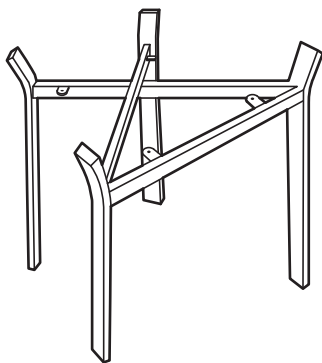

KOALA

L I V I N G

Assembly Instruction

Product Name: Arya II Sand Beige Vegan Leather Dining Chair - Brushed Gold Metal Legs
Product Id: 128678

Hardware List

- | | | | |
|---|---|----------------------|-------|
| A |  | Allen Key
4mm | 1 pc |
| B |  | Allen Bolt
M6*L20 | 4 pcs |
| C |  | Washer
Ø16*Ø6 | 4 pcs |

Part List

Legs
1 pc

Seat
1 pc

Note

1. Assemble the item on a soft, well-lit surface like cardboard or carpet.
2. For safety and efficiency, it's best to have two or more people assist with assembly to handle heavy parts safely and collaborate effectively.
3. Keep all packaging materials intact until assembly is complete.
4. Before assembling the item, carefully read all provided instructions.
5. Handle tools with care during assembly to prevent injuries.