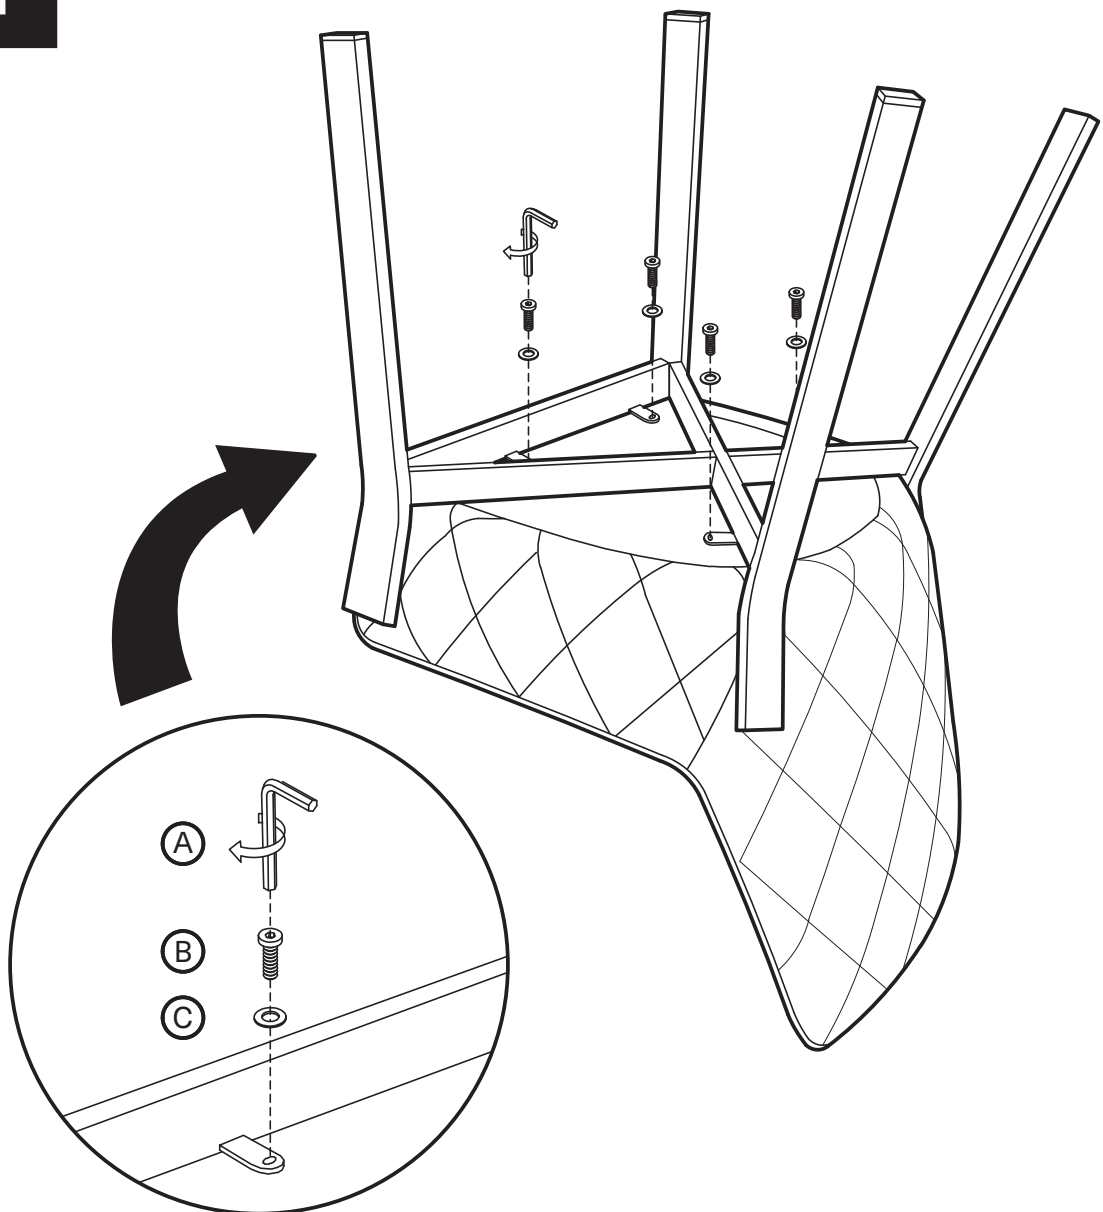

Note

1. Assemble the item on a soft, well-lit surface like cardboard or carpet.
2. For safety and efficiency, it's best to have two or more people assist with assembly to handle heavy parts safely and collaborate effectively.
3. Keep all packaging materials intact until assembly is complete.
4. Before assembling the item, carefully read all provided instructions.
5. Handle tools with care during assembly to prevent injuries.

1