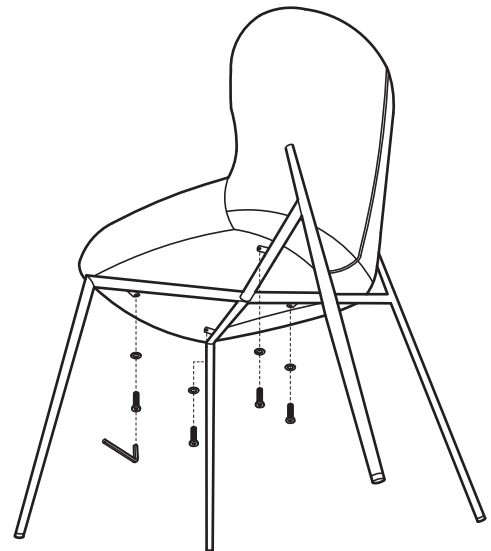

KOALA

L I V I N G

Assembly Instruction

Product Name: Hailey Tuscan Brown Vegan Leather Dining Chair - Warm Brushed Bronze Legs
Product Id: 128677

Hardware List

- | | | | |
|---|---|----------------------|-------|
| A |  | Allen Key
4mm | 1 pc |
| B |  | Allen Bolt
M6*L25 | 4 pcs |
| C |  | Washer
Ø16*Ø6 | 4 pcs |

Part List

Legs
1 pc

Seat
1 pc

Note

1. Assemble the item on a soft, well-lit surface like cardboard or carpet.
2. For safety and efficiency, it's best to have two or more people assist with assembly to handle heavy parts safely and collaborate effectively.
3. Keep all packaging materials intact until assembly is complete.
4. Before assembling the item, carefully read all provided instructions.
5. Handle tools with care during assembly to prevent injuries.