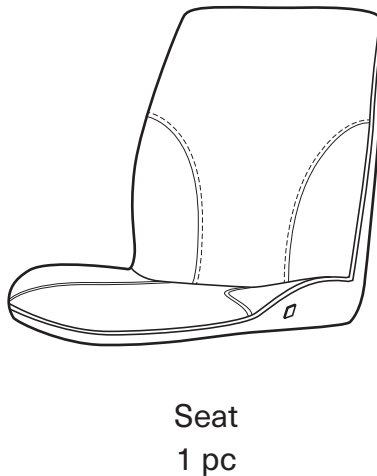

KOALA

L I V I N G

Assembly Instruction

Product Name: Eden Sand Beige Leather Dining Chair

Product Id: 128654

Hardware List

- A  Allen Key
4mm 1 pc
- B  Allen Bolt
M6X35mm 4 pcs
- C  Washer
Ø16*Ø6mm 4 pcs

Part List

Note

1. Assemble the item on a soft, well-lit surface like cardboard or carpet.
2. For safety and efficiency, it's best to have two or more people assist with assembly to handle heavy parts safely and collaborate effectively.
3. Keep all packaging materials intact until assembly is complete.
4. Before assembling the item, carefully read all provided instructions.
5. Handle tools with care during assembly to prevent injuries.