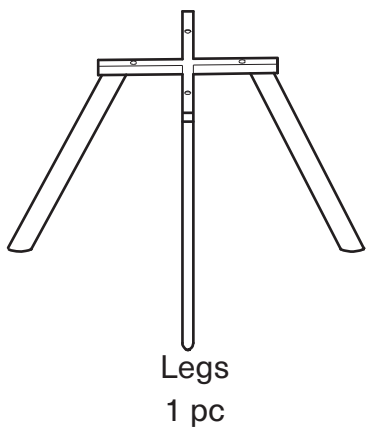

KOALA

L I V I N G

Assembly Instruction

Product Name: Eden Sand Beige Leather Dining Chair

Product Id: 128654

Hardware List

- A  Allen Key
4mm 1 pc
- B  Allen Bolt
M6X35mm 4 pcs
- C  Washer
Ø16*Ø6mm 4 pcs

Part List

Note

1. Assemble the item on a soft, well-lit surface like cardboard or carpet.
2. For safety and efficiency, it's best to have two or more people assist with assembly to handle heavy parts safely and collaborate effectively.
3. Keep all packaging materials intact until assembly is complete.
4. Before assembling the item, carefully read all provided instructions.
5. Handle tools with care during assembly to prevent injuries.