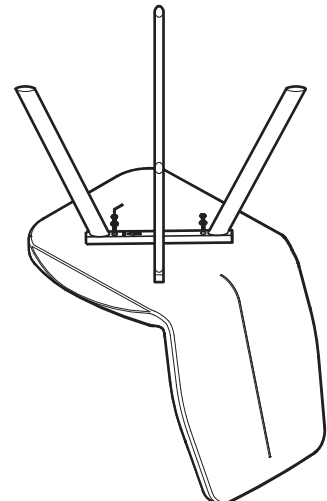

KOALA

L I V I N G

Assembly Instruction

Product Name: Eden Sand Beige Leather Dining Chair

Product Id: 128654

Hardware List

- A  Allen Key
4mm 1 pc
- B  Allen Bolt
M6X35mm 4 pcs
- C  Washer
Ø16*Ø6mm 4 pcs

Part List

Note

1. Assemble the item on a soft, well-lit surface like cardboard or carpet.
2. For safety and efficiency, it's best to have two or more people assist with assembly to handle heavy parts safely and collaborate effectively.
3. Keep all packaging materials intact until assembly is complete.
4. Before assembling the item, carefully read all provided instructions.
5. Handle tools with care during assembly to prevent injuries.