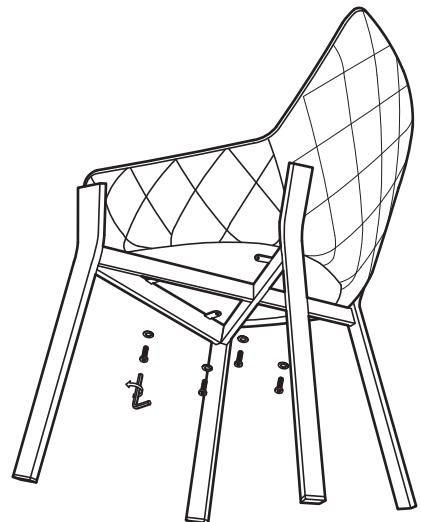

KOALA

L I V I N G

Assembly Instruction

Product Name: Arya II Beige Velvet Dining Chair - Brushed Gold Metal Legs

Product Id: 128641

Hardware List

- | | | | |
|---|---|----------------------|-------|
| A |  | Allen Key
4mm | 1 pc |
| B |  | Allen Bolt
M6*L20 | 4 pcs |
| C |  | Washer
Ø16*Ø6 | 4 pcs |

Part List

Legs
1 pc

Seat
1 pc

Note

1. Assemble the item on a soft, well-lit surface like cardboard or carpet.
2. For safety and efficiency, it's best to have two or more people assist with assembly to handle heavy parts safely and collaborate effectively.
3. Keep all packaging materials intact until assembly is complete.
4. Before assembling the item, carefully read all provided instructions.
5. Handle tools with care during assembly to prevent injuries.