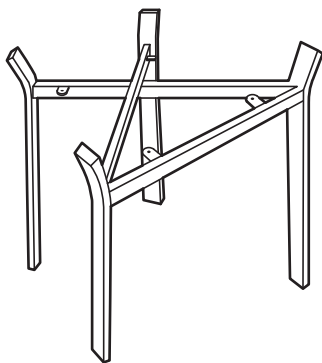

KOALA

L I V I N G

Assembly Instruction

Product Name: Arya II Beige Velvet Dining Chair - Brushed Gold Metal Legs

Product Id: 128641

Hardware List

- | | | | |
|---|---|----------------------|-------|
| A |  | Allen Key
4mm | 1 pc |
| B |  | Allen Bolt
M6*L20 | 4 pcs |
| C |  | Washer
Ø16*Ø6 | 4 pcs |

Part List

Legs
1 pc

Seat
1 pc

Note

1. Assemble the item on a soft, well-lit surface like cardboard or carpet.
2. For safety and efficiency, it's best to have two or more people assist with assembly to handle heavy parts safely and collaborate effectively.
3. Keep all packaging materials intact until assembly is complete.
4. Before assembling the item, carefully read all provided instructions.
5. Handle tools with care during assembly to prevent injuries.