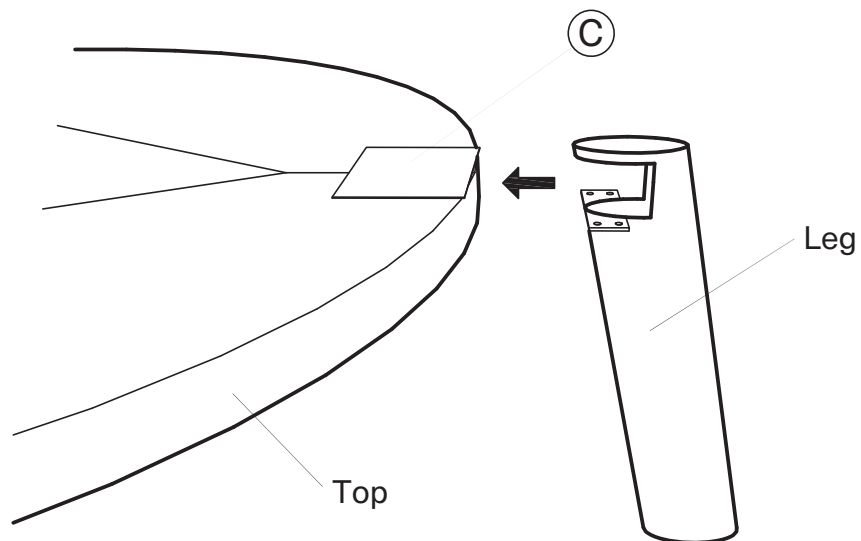

Note

1. Assemble the item on a soft, well-lit surface like cardboard or carpet.
2. For safety and efficiency, it's best to have two or more people assist with assembly to handle heavy parts safely and collaborate effectively.
3. Keep all packaging materials intact until assembly is complete.
4. Before assembling the item, carefully read all provided instructions.
5. Handle tools with care during assembly to prevent injuries.

1