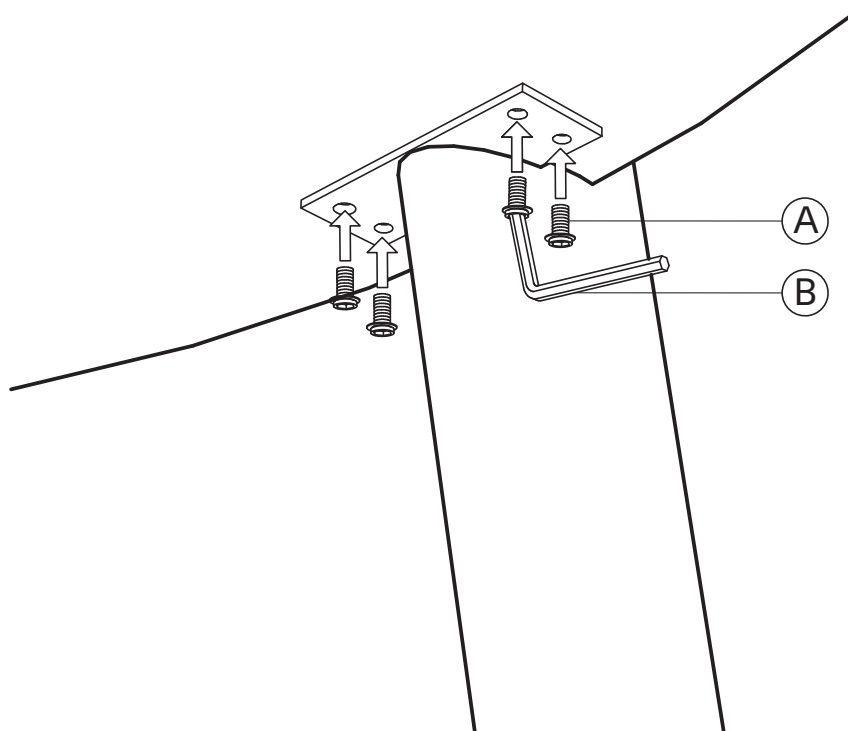

Note

1. Assemble the item on a soft, well-lit surface like cardboard or carpet.
2. For safety and efficiency, it's best to have two or more people assist with assembly to handle heavy parts safely and collaborate effectively.
3. Keep all packaging materials intact until assembly is complete.
4. Before assembling the item, carefully read all provided instructions.
5. Handle tools with care during assembly to prevent injuries.

1

2