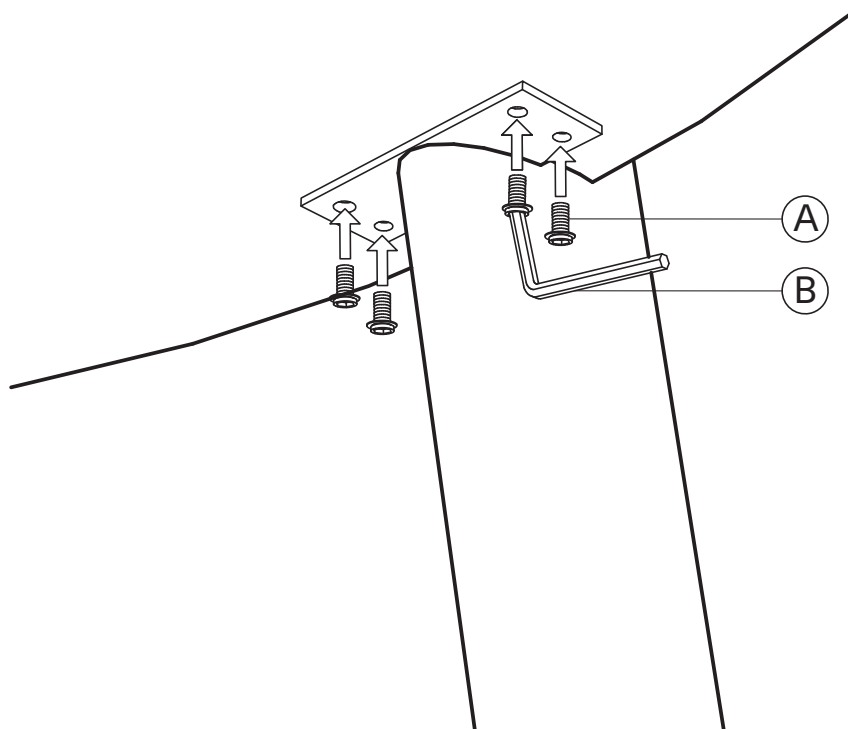

Note

1. Assemble the item on a soft, well-lit surface like cardboard or carpet.
2. For safety and efficiency, it's best to have two or more people assist with assembly to handle heavy parts safely and collaborate effectively.
3. Keep all packaging materials intact until assembly is complete.
4. Before assembling the item, carefully read all provided instructions.
5. Handle tools with care during assembly to prevent injuries.

1

2