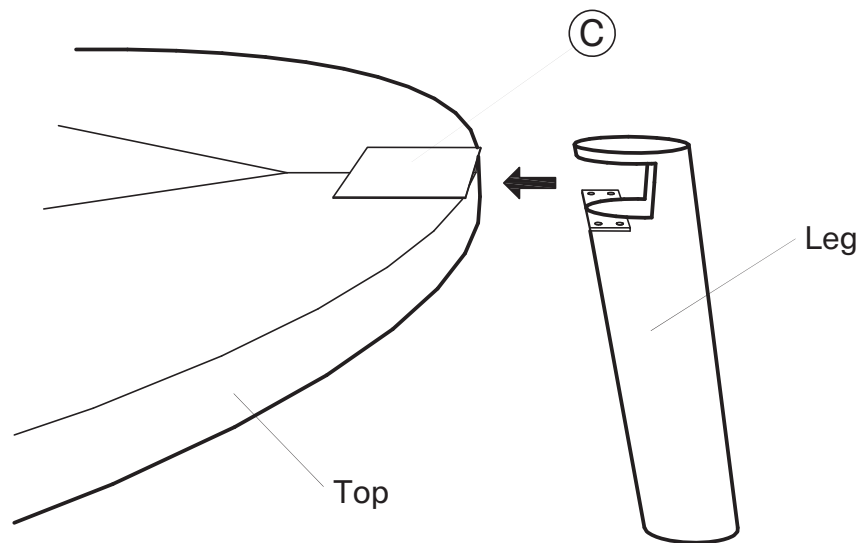

Note

1. Assemble the item on a soft, well-lit surface like cardboard or carpet.
2. For safety and efficiency, it's best to have two or more people assist with assembly to handle heavy parts safely and collaborate effectively.
3. Keep all packaging materials intact until assembly is complete.
4. Before assembling the item, carefully read all provided instructions.
5. Handle tools with care during assembly to prevent injuries.

1