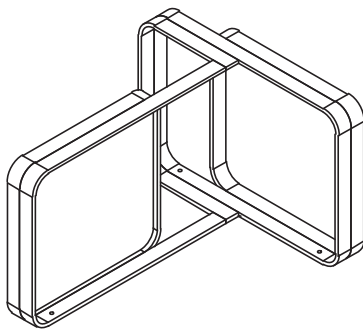

KOALA

L I V I N G

Assembly Instruction

Product Name: Marbella Round Cold Calacatta White Sintered Stone
Coffee Table - Brushed Gold Frame

Product Id: 128603

Hardware List

- | | | | |
|---|---|-------------------------|-------|
| A |  | Allen Key
24x64x5mm | 1 pc |
| B |  | Allen Bolt
16x16x8mm | 4 pcs |
| C |  | Washer
20x1x9mm | 4 pcs |
| D |  | Stopper
22x10x8mm | 7 pcs |

Part List

Base
1 pc

Top
1 pc

Note

1. Assemble the item on a soft, well-lit surface like cardboard or carpet.
2. For safety and efficiency, it's best to have two or more people assist with assembly to handle heavy parts safely and collaborate effectively.
3. Keep all packaging materials intact until assembly is complete.
4. Before assembling the item, carefully read all provided instructions.
5. Handle tools with care during assembly to prevent injuries.