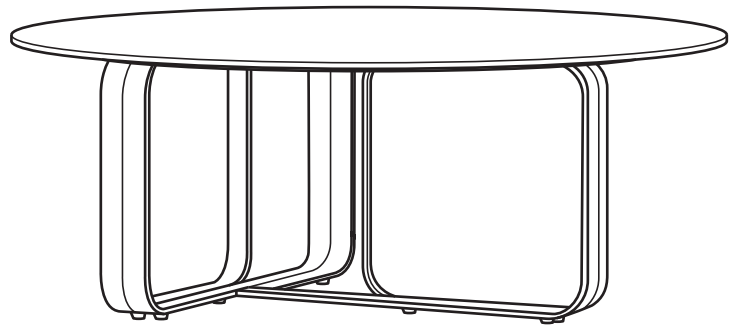

KOALA

L I V I N G

Assembly Instruction

Product Name: Marbella Round Cold Calacatta White Sintered Stone
Coffee Table - Brushed Gold Frame

Product Id: 128603

Hardware List

- | | | | |
|---|---|-------------------------|-------|
| A |  | Allen Key
24x64x5mm | 1 pc |
| B |  | Allen Bolt
16x16x8mm | 4 pcs |
| C |  | Washer
20x1x9mm | 4 pcs |
| D |  | Stopper
22x10x8mm | 7 pcs |