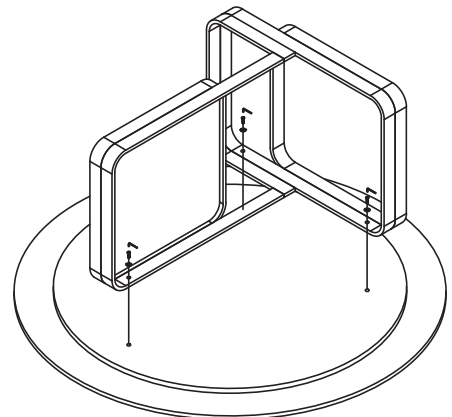

KOALA

L I V I N G

Assembly Instruction

Product Name: Marbella Round Cold Calacatta White Sintered Stone
Coffee Table - Brushed Gold Frame

Product Id: 128603

Hardware List

- | | | | |
|---|---|-------------------------|-------|
| A |  | Allen Key
24x64x5mm | 1 pc |
| B |  | Allen Bolt
16x16x8mm | 4 pcs |
| C |  | Washer
20x1x9mm | 4 pcs |
| D |  | Stopper
22x10x8mm | 7 pcs |

Part List

Base
1 pc

Top
1 pc

Note

1. Assemble the item on a soft, well-lit surface like cardboard or carpet.
2. For safety and efficiency, it's best to have two or more people assist with assembly to handle heavy parts safely and collaborate effectively.
3. Keep all packaging materials intact until assembly is complete.
4. Before assembling the item, carefully read all provided instructions.
5. Handle tools with care during assembly to prevent injuries.