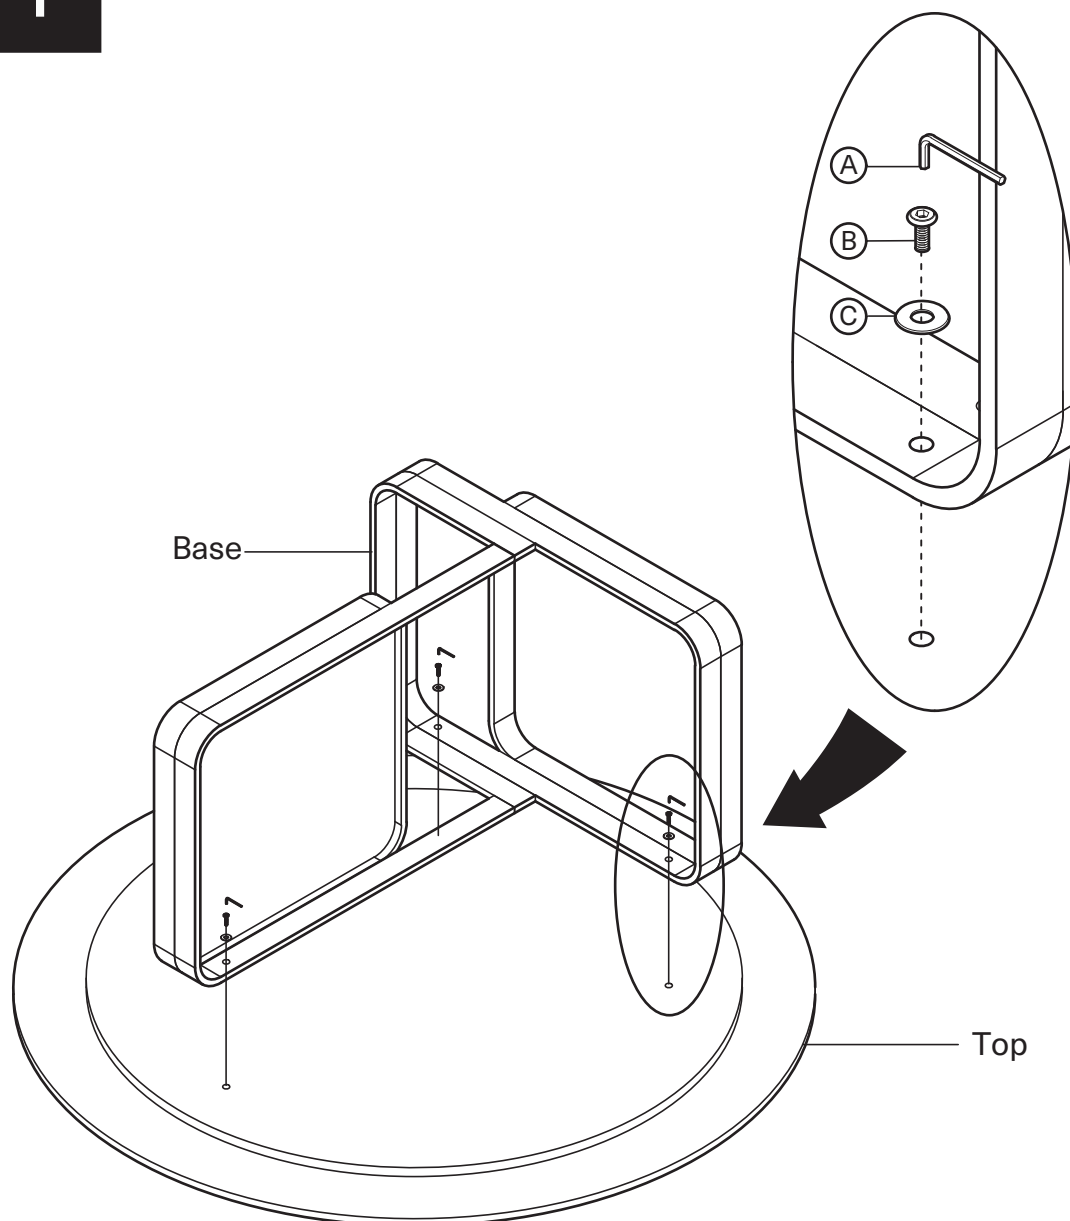

Note

1. Assemble the item on a soft, well-lit surface like cardboard or carpet.
2. For safety and efficiency, it's best to have two or more people assist with assembly to handle heavy parts safely and collaborate effectively.
3. Keep all packaging materials intact until assembly is complete.
4. Before assembling the item, carefully read all provided instructions.
5. Handle tools with care during assembly to prevent injuries.

1