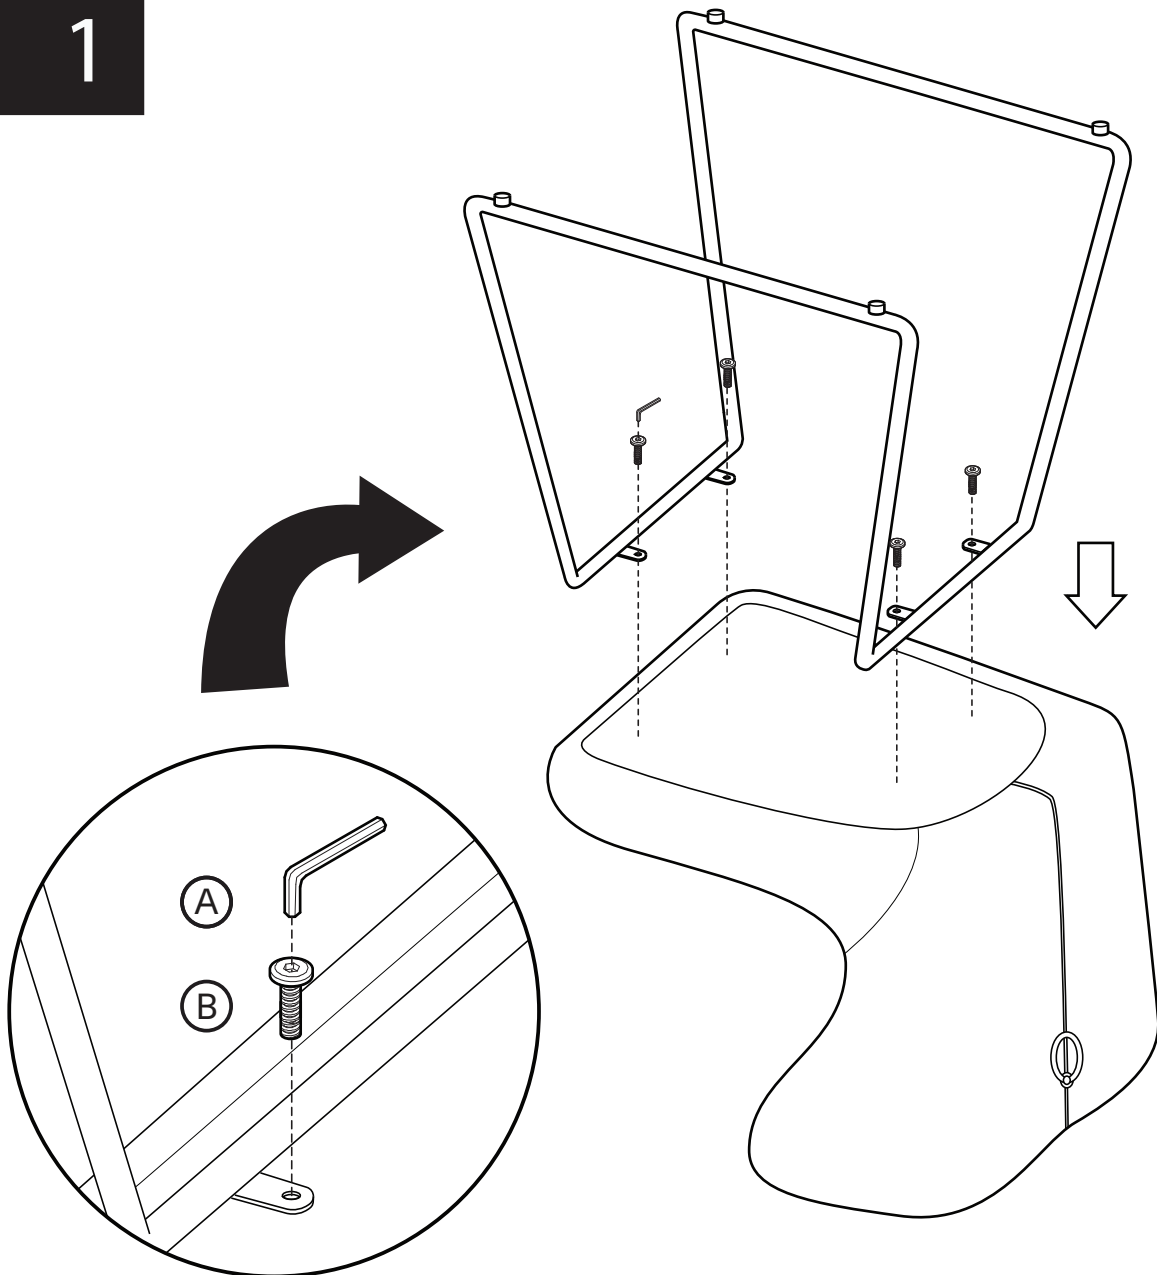

KOALA

L I V I N G

Assembly Instruction

Product Name: Quinn Light Blue Woven Fabric Dining Chair - Black Legs

Product Id: 128599

Hardware List

Part List

Legs
1 pc

Seat
1 pc

Note

1. Assemble the item on a soft, well-lit surface like cardboard or carpet.
2. For safety and efficiency, it's best to have two or more people assist with assembly to handle heavy parts safely and collaborate effectively.
3. Keep all packaging materials intact until assembly is complete.
4. Before assembling the item, carefully read all provided instructions.
5. Handle tools with care during assembly to prevent injuries.

1

2

Turn the chair upright and adjust the leveler if it wobbles.