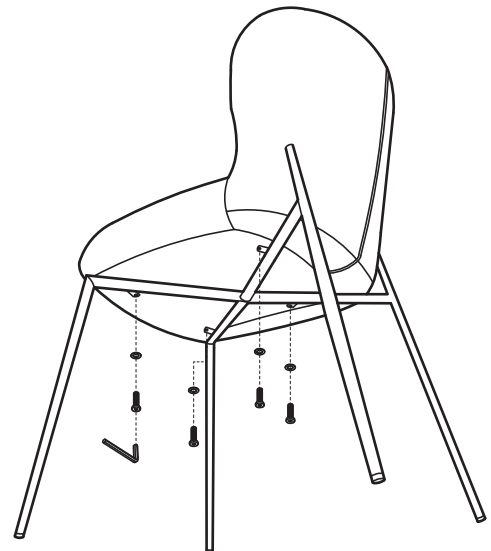

KOALA

L I V I N G

Assembly Instruction

Product Name: Hailey Light Blue Woven Fabric Dining Chair - Black Metal Legs

Product Id: 128591

Hardware List

- A  Allen Key 4mm 1 pc
- B  Allen Bolt M6*L25 4 pcs
- C  Washer Ø16*Ø6 4 pcs

Part List

Legs
1 pc

Seat
1 pc

Note

1. Assemble the item on a soft, well-lit surface like cardboard or carpet.
2. For safety and efficiency, it's best to have two or more people assist with assembly to handle heavy parts safely and collaborate effectively.
3. Keep all packaging materials intact until assembly is complete.
4. Before assembling the item, carefully read all provided instructions.
5. Handle tools with care during assembly to prevent injuries.