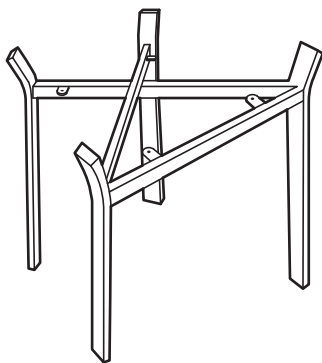

KOALA

L I V I N G

Assembly Instruction

Product Name: Arya II Sage Green Vegan Leather Dining Chair - Brushed Gold Metal Legs
Product Id: 128581

Hardware List

- | | | | |
|---|---|----------------------|-------|
| A |  | Allen Key
4mm | 1 pc |
| B |  | Allen Bolt
M6*L20 | 4 pcs |
| C |  | Washer
Ø16*Ø6 | 4 pcs |

Part List

Legs
1 pc

Seat
1 pc

Note

1. Assemble the item on a soft, well-lit surface like cardboard or carpet.
2. For safety and efficiency, it's best to have two or more people assist with assembly to handle heavy parts safely and collaborate effectively.
3. Keep all packaging materials intact until assembly is complete.
4. Before assembling the item, carefully read all provided instructions.
5. Handle tools with care during assembly to prevent injuries.