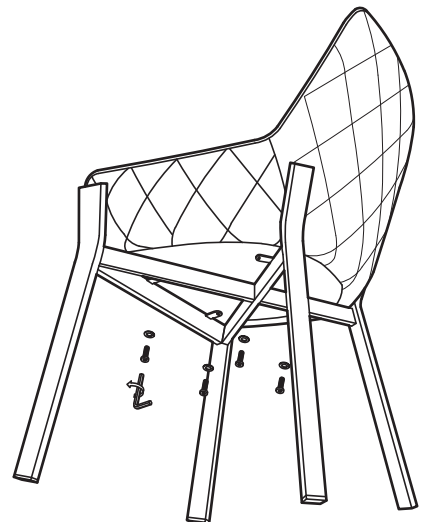

KOALA

L I V I N G

Assembly Instruction

Product Name: Arya II Sage Green Vegan Leather Dining Chair - Brushed Gold Metal Legs
Product Id: 128581

Hardware List

- | | | | |
|---|---|----------------------|-------|
| A |  | Allen Key
4mm | 1 pc |
| B |  | Allen Bolt
M6*L20 | 4 pcs |
| C |  | Washer
Ø16*Ø6 | 4 pcs |

Part List

Legs
1 pc

Seat
1 pc

Note

1. Assemble the item on a soft, well-lit surface like cardboard or carpet.
2. For safety and efficiency, it's best to have two or more people assist with assembly to handle heavy parts safely and collaborate effectively.
3. Keep all packaging materials intact until assembly is complete.
4. Before assembling the item, carefully read all provided instructions.
5. Handle tools with care during assembly to prevent injuries.