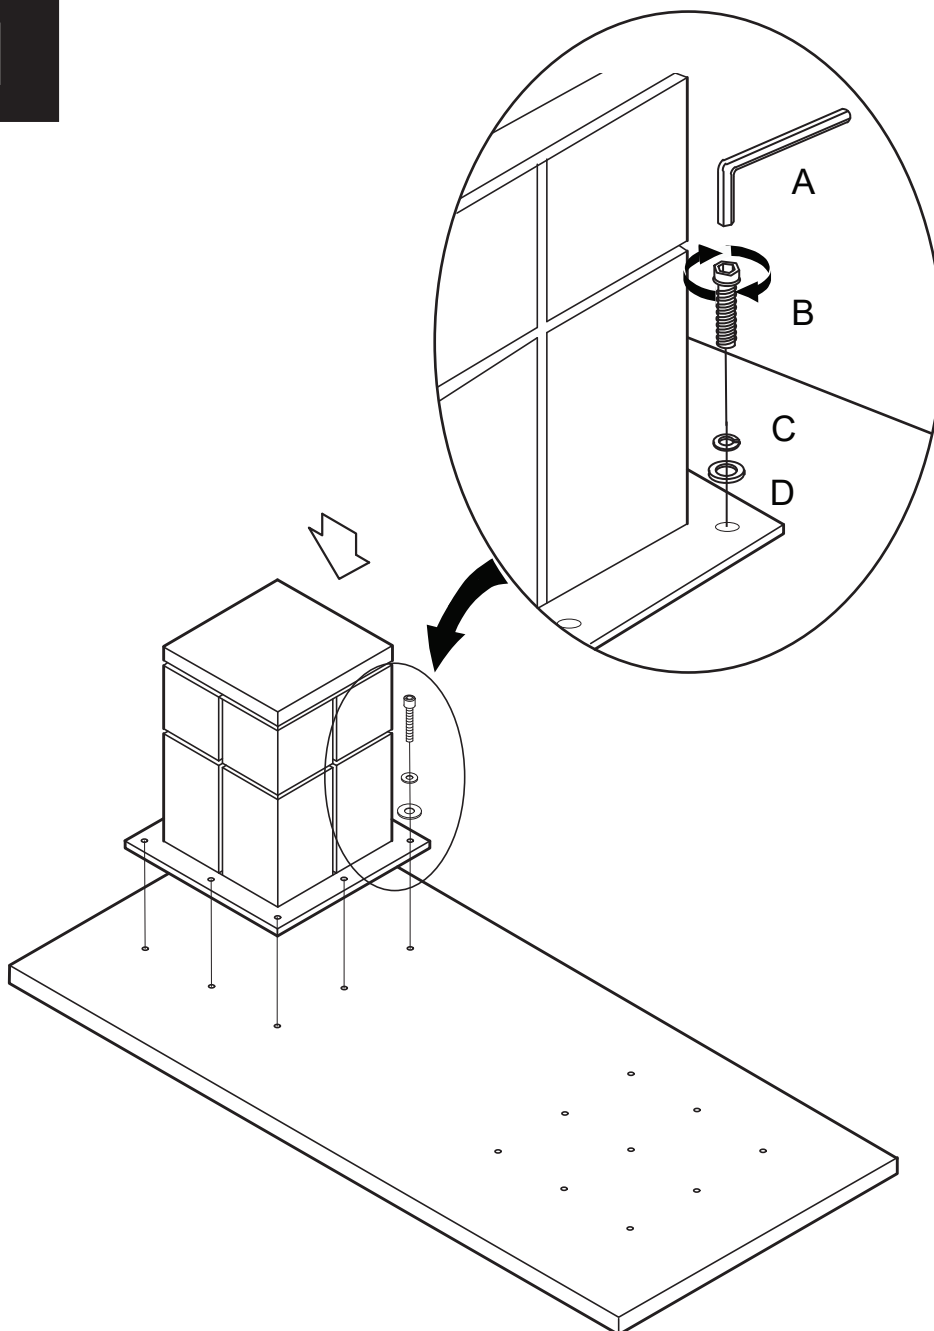

Note

1. Assemble the item on a soft, well-lit surface like cardboard or carpet.
2. For safety and efficiency, it's best to have two or more people assist with assembly to handle heavy parts safely and collaborate effectively.
3. Keep all packaging materials intact until assembly is complete.
4. Before assembling the item, carefully read all provided instructions.
5. Handle tools with care during assembly to prevent injuries.

1