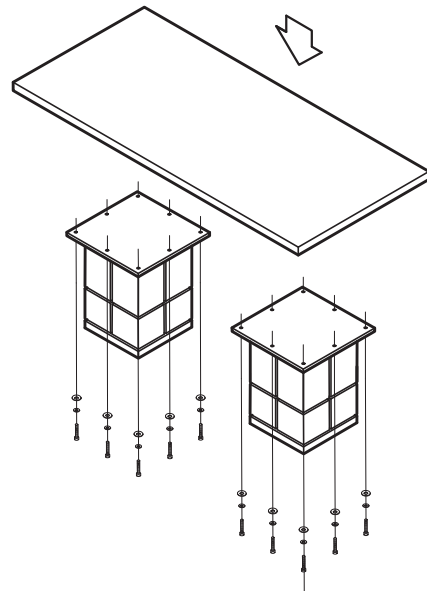

KOALA

L I V I N G

Assembly Instruction

Product Name: Portofino II Brown Wooden Dining Table

Product Id: 128569

Hardware List

- A  Allen Key 5mm 1 pc
- B  Allen Bolt 5/16"*45mm 16 pcs
- C  Washer 16 pcs
- D  Washer 16 pcs

Part List

1 pc

2 pcs

Note

1. Assemble the item on a soft, well-lit surface like cardboard or carpet.
2. For safety and efficiency, it's best to have two or more people assist with assembly to handle heavy parts safely and collaborate effectively.
3. Keep all packaging materials intact until assembly is complete.
4. Before assembling the item, carefully read all provided instructions.
5. Handle tools with care during assembly to prevent injuries.