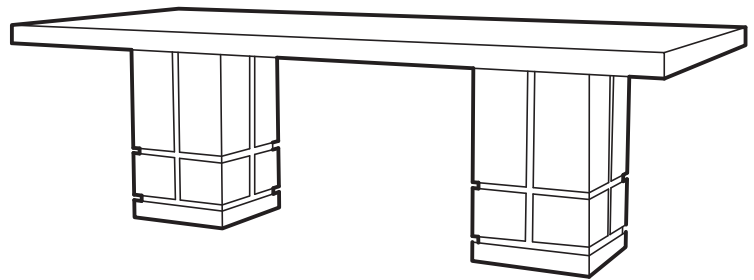

KOALA

L I V I N G

Assembly Instruction

Product Name: Portofino II Brown Wooden Dining Table

Product Id: 128569

Hardware List

- A  Allen Key 5mm 1 pc
- B  Allen Bolt 5/16"*45mm 16 pcs
- C  Washer 16 pcs
- D  Washer 16 pcs

Part List

1 pc

2 pcs

Note

1. Assemble the item on a soft, well-lit surface like cardboard or carpet.
2. For safety and efficiency, it's best to have two or more people assist with assembly to handle heavy parts safely and collaborate effectively.
3. Keep all packaging materials intact until assembly is complete.
4. Before assembling the item, carefully read all provided instructions.
5. Handle tools with care during assembly to prevent injuries.