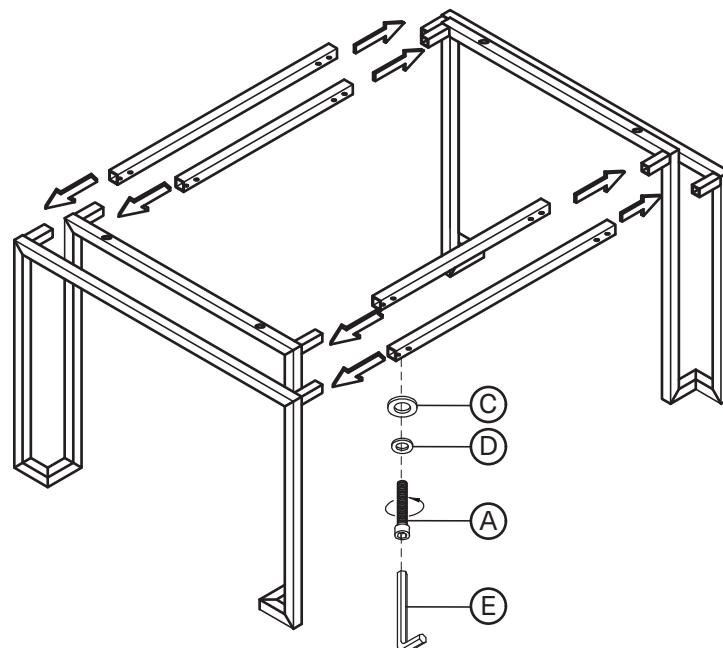

Note

1. Assemble the item on a soft, well-lit surface like cardboard or carpet.
2. For safety and efficiency, it's best to have two or more people assist with assembly to handle heavy parts safely and collaborate effectively.
3. Keep all packaging materials intact until assembly is complete.
4. Before assembling the item, carefully read all provided instructions.
5. Handle tools with care during assembly to prevent injuries.

1

2