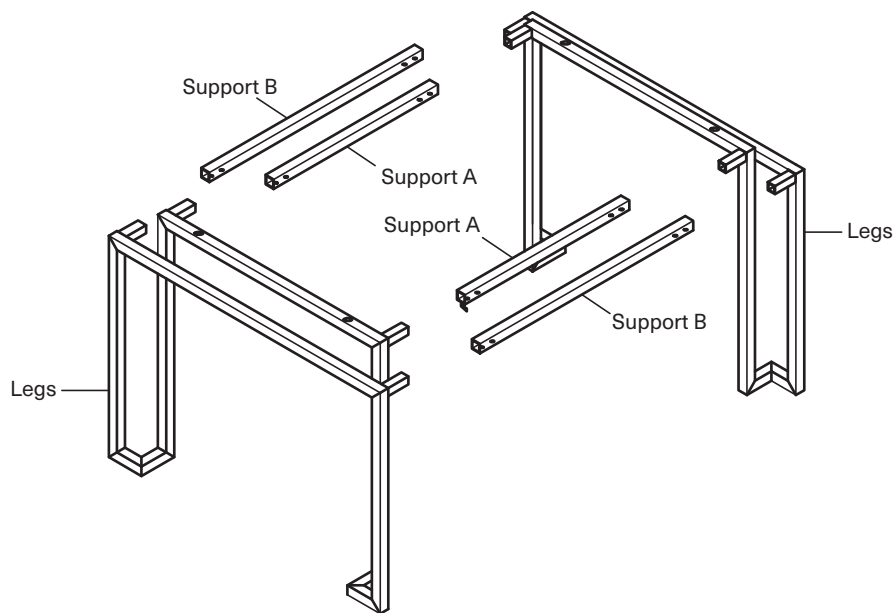

Note

1. Assemble the item on a soft, well-lit surface like cardboard or carpet.
2. For safety and efficiency, it's best to have two or more people assist with assembly to handle heavy parts safely and collaborate effectively.
3. Keep all packaging materials intact until assembly is complete.
4. Before assembling the item, carefully read all provided instructions.
5. Handle tools with care during assembly to prevent injuries.

1