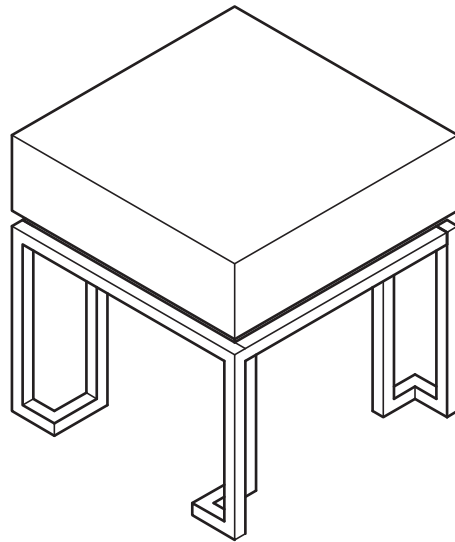

KOALA

L I V I N G

Assembly Instruction

Product Name: Luella Black Side Table

Product Id: 128561

Hardware List

A		Allen Bolt 1/4"x16mm	16 pcs
B		Allen Bolt 1/4"x40mm	4 pcs
C		Washer	20 pcs
D		Spring Washer	20 pcs
E		Allen Key 4mm	1 pc

Part List

Legs
2 pcs

Support A
2 pcs

Support B
2 pcs

Top
1 pc

Note

1. Assemble the item on a soft, well-lit surface like cardboard or carpet.
2. For safety and efficiency, it's best to have two or more people assist with assembly to handle heavy parts safely and collaborate effectively.
3. Keep all packaging materials intact until assembly is complete.
4. Before assembling the item, carefully read all provided instructions.
5. Handle tools with care during assembly to prevent injuries.