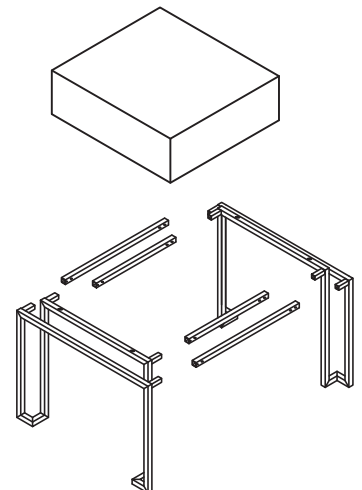

KOALA

L I V I N G

Assembly Instruction

Product Name: Luella Black Side Table

Product Id: 128561

Hardware List

A		Allen Bolt 1/4"x16mm	16 pcs
B		Allen Bolt 1/4"x40mm	4 pcs
C		Washer	20 pcs
D		Spring Washer	20 pcs
E		Allen Key 4mm	1 pc

Part List

Legs
2 pcs

Support A
2 pcs

Support B
2 pcs

Top
1 pc

Note

1. Assemble the item on a soft, well-lit surface like cardboard or carpet.
2. For safety and efficiency, it's best to have two or more people assist with assembly to handle heavy parts safely and collaborate effectively.
3. Keep all packaging materials intact until assembly is complete.
4. Before assembling the item, carefully read all provided instructions.
5. Handle tools with care during assembly to prevent injuries.