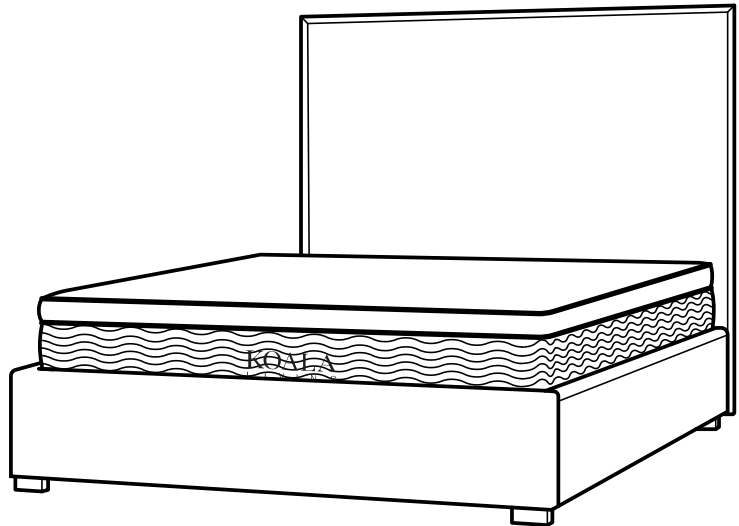

KOALA

L I V I N G

Assembly Instruction

Product Name: Harlow Light Sand Grey and White Boucle Queen Bed

Product Id: 128478

Hardware List