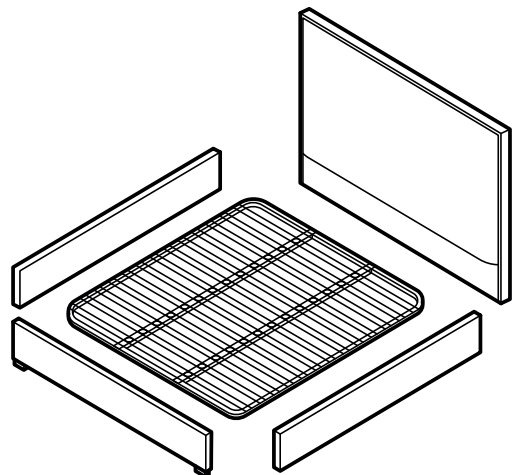

## Assembly Instruction

Product Name: Harlow Light Sand Grey and White Boucle Queen Bed

Product Id: 128478

### Part List

1 pc

1 pc

2 pcs

1 pc

2 pcs

4 pcs

4 pcs