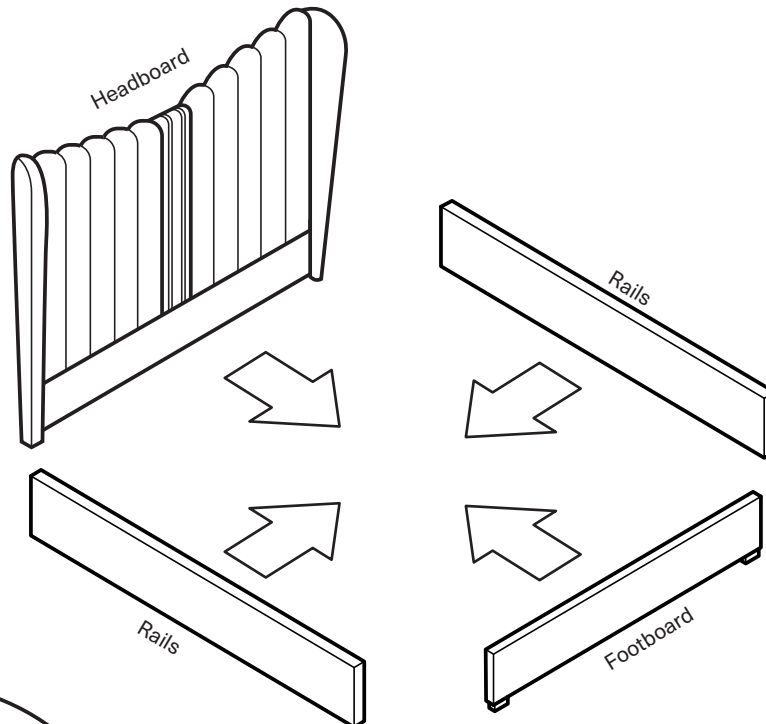

KOALA

L I V I N G

Assembly Instruction

Product Name: Madrid Cream Velvet Queen Bed

Product Id: 128476

Hardware List

A		Bolt 5X66X23mm	1 pc
B		Bolt M8X35mm	32 pcs
C		Bolt M8X50mm	4 pcs
D		Nut	4 pcs

Part List

			
Headboard	Bedstead	Rails	
1 pc	1 pc	2 pcs	
			
Footboard	Middle Leg	Accessory	Accessory
1 pc	2 pcs	4 pcs	4 pcs

Note

1. Assemble the item on a soft, well-lit surface like cardboard or carpet.
2. For safety and efficiency, it's best to have two or more people assist with assembly to handle heavy parts safely and collaborate effectively.
3. Keep all packaging materials intact until assembly is complete.
4. Before assembling the item, carefully read all provided instructions.
5. Handle tools with care during assembly to prevent injuries.

1

2

3

4