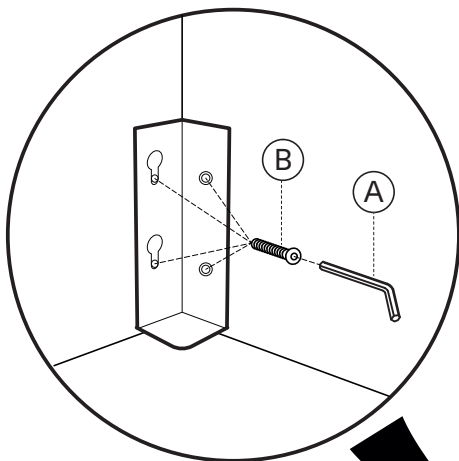

Note

1. Assemble the item on a soft, well-lit surface like cardboard or carpet.
2. For safety and efficiency, it's best to have two or more people assist with assembly to handle heavy parts safely and collaborate effectively.
3. Keep all packaging materials intact until assembly is complete.
4. Before assembling the item, carefully read all provided instructions.
5. Handle tools with care during assembly to prevent injuries.

1