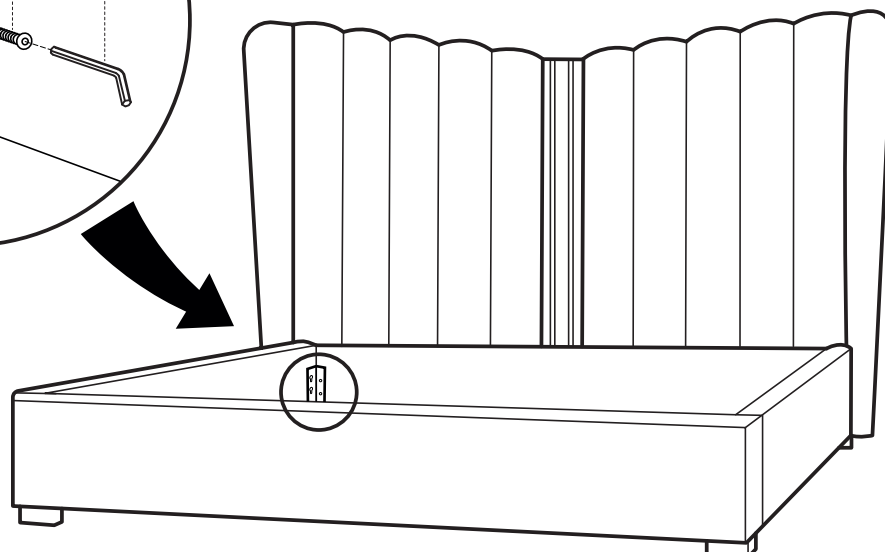

Note

1. Assemble the item on a soft, well-lit surface like cardboard or carpet.
2. For safety and efficiency, it's best to have two or more people assist with assembly to handle heavy parts safely and collaborate effectively.
3. Keep all packaging materials intact until assembly is complete.
4. Before assembling the item, carefully read all provided instructions.
5. Handle tools with care during assembly to prevent injuries.

1

2