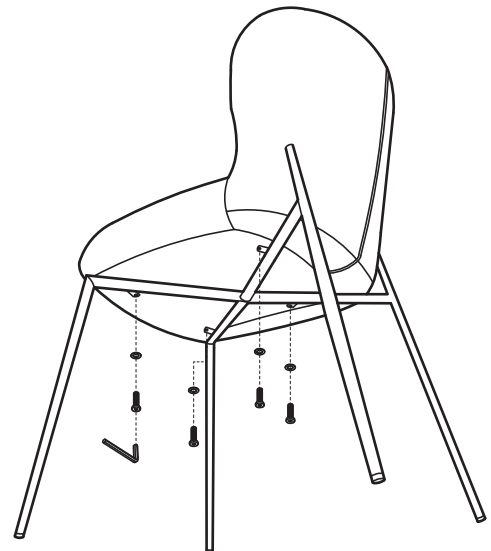

KOALA

L I V I N G

Assembly Instruction

Product Name: Hailey Glacier Grey Vegan Leather Dining Chair - Black Legs

Product Id: 128470

Hardware List

- | | | | |
|---|---|----------------------|-------|
| A |  | Allen Key
4mm | 1 pc |
| B |  | Allen Bolt
M6*L25 | 4 pcs |
| C |  | Washer
Ø16*Ø6 | 4 pcs |

Part List

Legs
1 pc

Seat
1 pc

Note

1. Assemble the item on a soft, well-lit surface like cardboard or carpet.
2. For safety and efficiency, it's best to have two or more people assist with assembly to handle heavy parts safely and collaborate effectively.
3. Keep all packaging materials intact until assembly is complete.
4. Before assembling the item, carefully read all provided instructions.
5. Handle tools with care during assembly to prevent injuries.