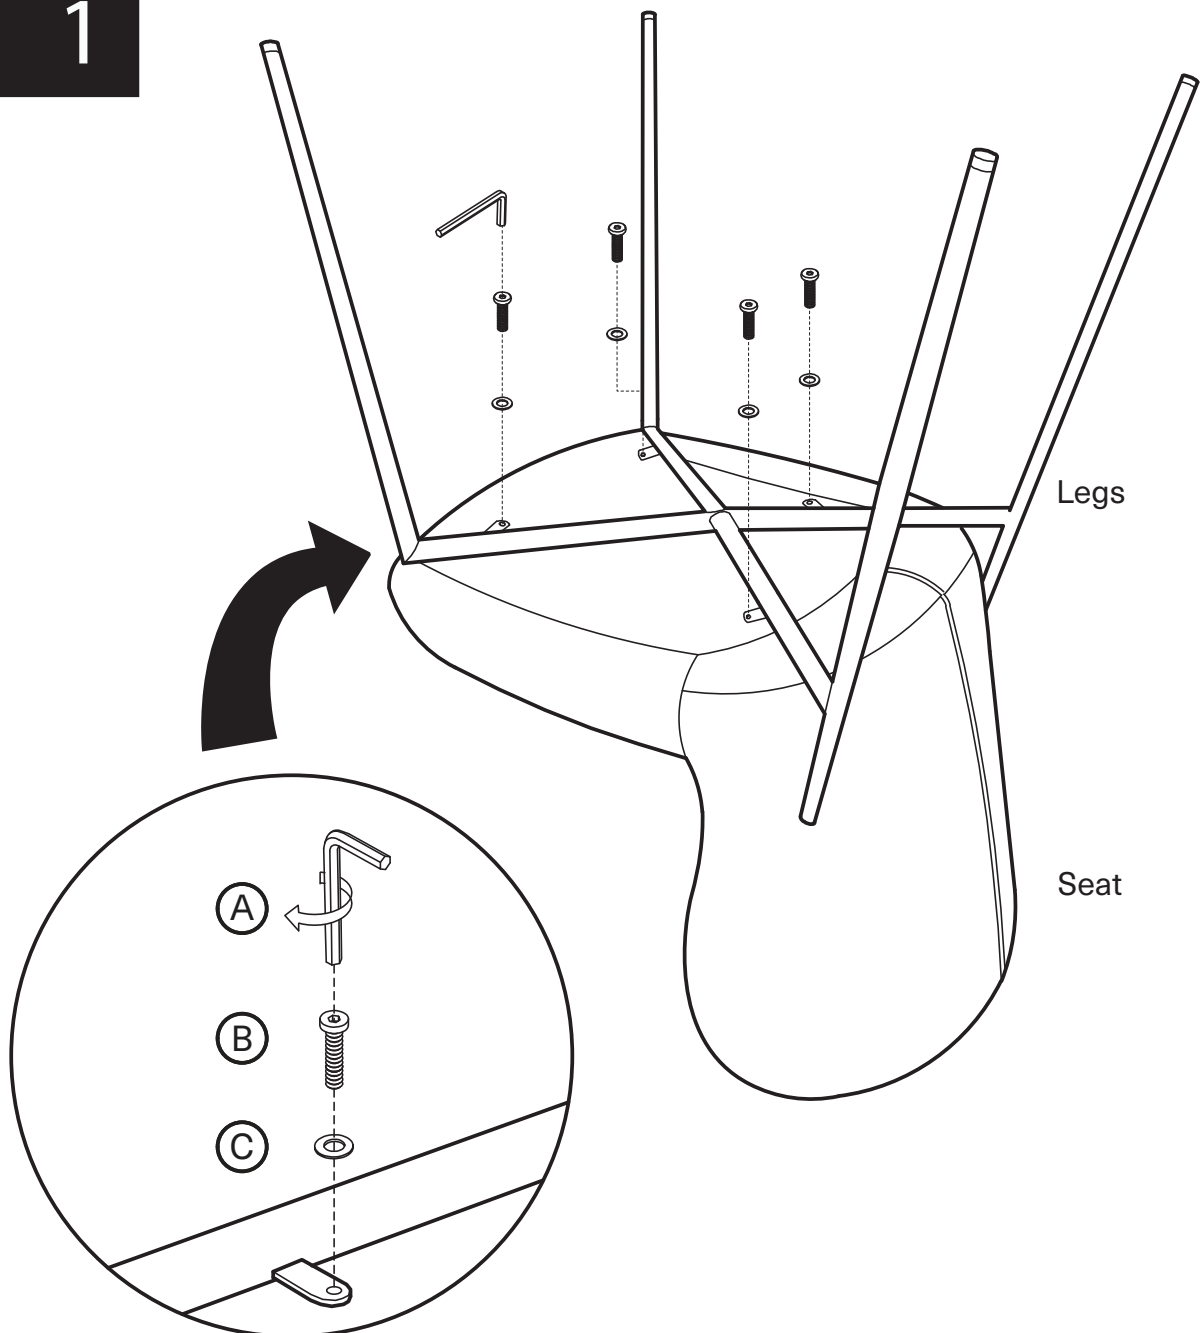

Note

1. Assemble the item on a soft, well-lit surface like cardboard or carpet.
2. For safety and efficiency, it's best to have two or more people assist with assembly to handle heavy parts safely and collaborate effectively.
3. Keep all packaging materials intact until assembly is complete.
4. Before assembling the item, carefully read all provided instructions.
5. Handle tools with care during assembly to prevent injuries.

1