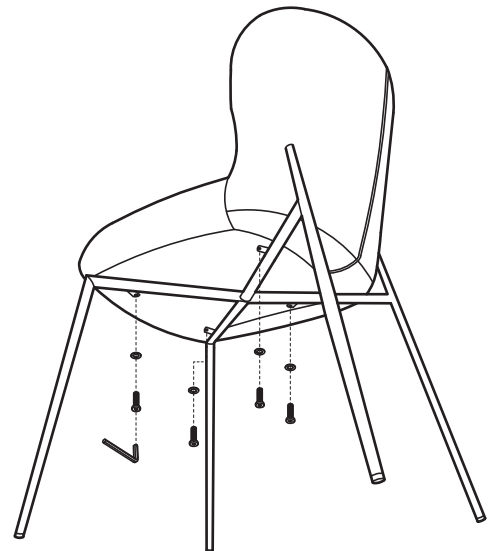

KOALA

L I V I N G

Assembly Instruction

Product Name: Hailey Olive Green Velvet Dining Chair - Bronze Legs

Product Id: 128469

Hardware List

- | | | | |
|---|---|----------------------|-------|
| A |  | Allen Key
4mm | 1 pc |
| B |  | Allen Bolt
M6*L25 | 4 pcs |
| C |  | Washer
Ø16*Ø6 | 4 pcs |

Part List

Legs
1 pc

Seat
1 pc

Note

1. Assemble the item on a soft, well-lit surface like cardboard or carpet.
2. For safety and efficiency, it's best to have two or more people assist with assembly to handle heavy parts safely and collaborate effectively.
3. Keep all packaging materials intact until assembly is complete.
4. Before assembling the item, carefully read all provided instructions.
5. Handle tools with care during assembly to prevent injuries.