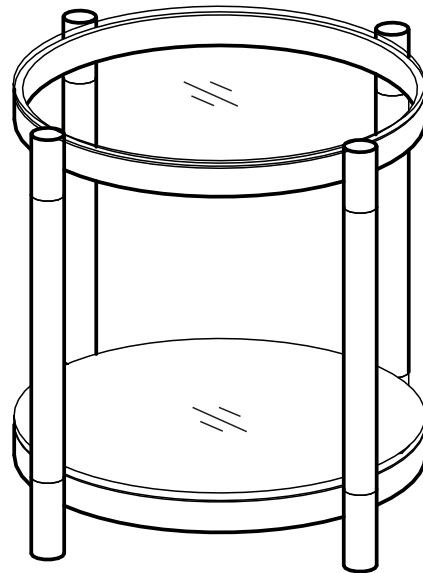

KOALA

L I V I N G

Assembly Instruction

Product Name: Aurn Gold Stainless Steel Side Table

Product Id: 128381

Hardware List

Part List

Glass
1 pc

Top Steel Frame
1 pc

Mirror
1 pc

Bottom Steel Frame
1 pc

Leg
4 pcs

Note

1. Assemble the item on a soft, well-lit surface like cardboard or carpet.
2. For safety and efficiency, it's best to have two or more people assist with assembly to handle heavy parts safely and collaborate effectively.
3. Keep all packaging materials intact until assembly is complete.
4. Before assembling the item, carefully read all provided instructions.
5. Handle tools with care during assembly to prevent injuries.