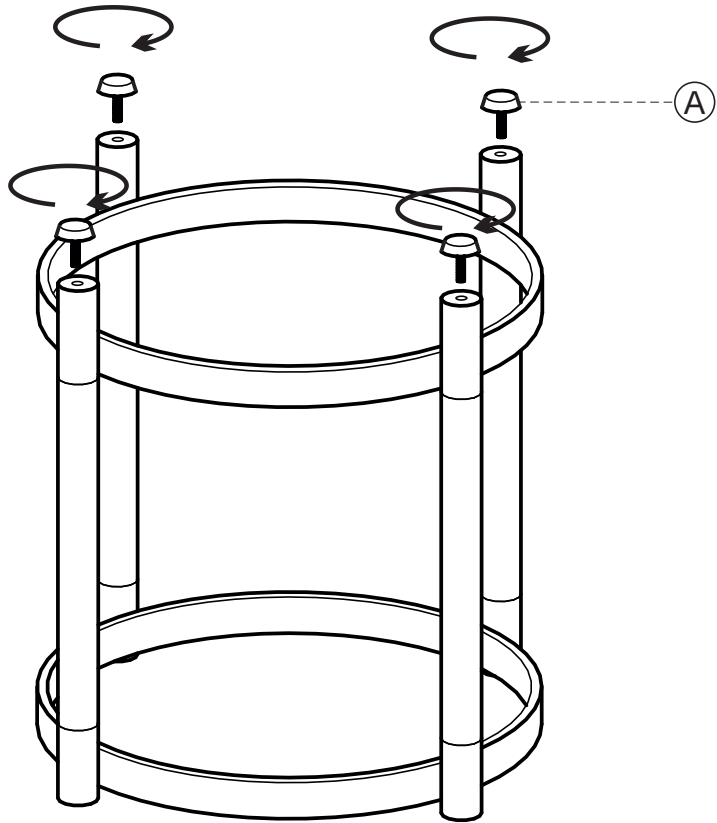

KOALA

L I V I N G

Assembly Instruction

Product Name: Aurn Gold Stainless Steel Side Table

Product Id: 128381

Hardware List

Part List

Glass
1 pc

Top Steel Frame
1 pc

Mirror
1 pc

Bottom Steel Frame
1 pc

Leg
4 pcs

Note

1. Assemble the item on a soft, well-lit surface like cardboard or carpet.
2. For safety and efficiency, it's best to have two or more people assist with assembly to handle heavy parts safely and collaborate effectively.
3. Keep all packaging materials intact until assembly is complete.
4. Before assembling the item, carefully read all provided instructions.
5. Handle tools with care during assembly to prevent injuries.

1

2

Glass

B

Mirror

3