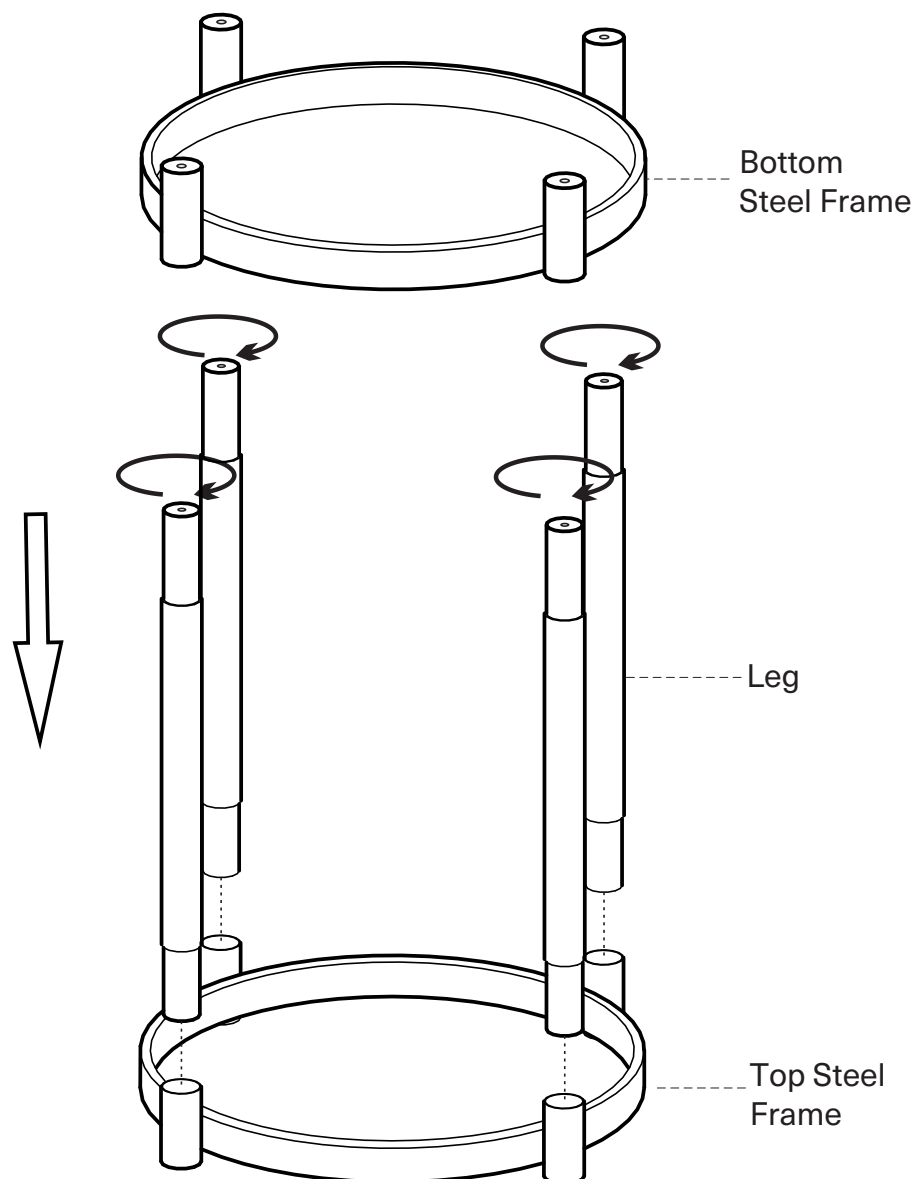

Note

1. Assemble the item on a soft, well-lit surface like cardboard or carpet.
2. For safety and efficiency, it's best to have two or more people assist with assembly to handle heavy parts safely and collaborate effectively.
3. Keep all packaging materials intact until assembly is complete.
4. Before assembling the item, carefully read all provided instructions.
5. Handle tools with care during assembly to prevent injuries.

1