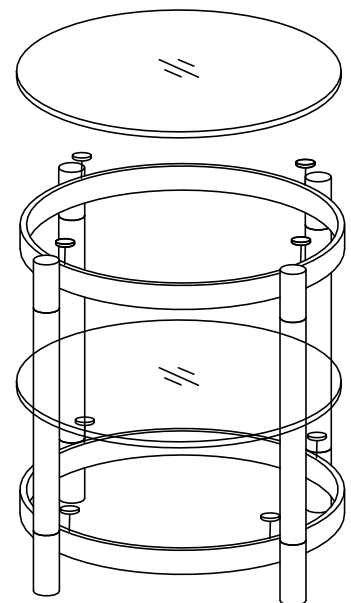

KOALA

L I V I N G

Assembly Instruction

Product Name: Aurn Gold Stainless Steel Side Table

Product Id: 128381

Hardware List

Part List

Glass
1 pc

Top Steel Frame
1 pc

Mirror
1 pc

Bottom Steel Frame
1 pc

Leg
4 pcs

Note

1. Assemble the item on a soft, well-lit surface like cardboard or carpet.
2. For safety and efficiency, it's best to have two or more people assist with assembly to handle heavy parts safely and collaborate effectively.
3. Keep all packaging materials intact until assembly is complete.
4. Before assembling the item, carefully read all provided instructions.
5. Handle tools with care during assembly to prevent injuries.

1

2

Glass

B

Mirror

3