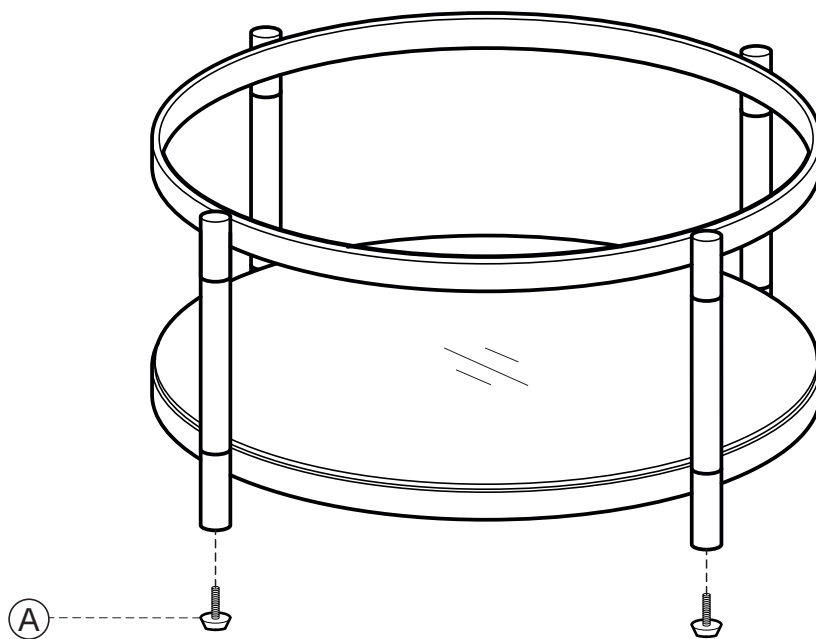

KOALA

L I V I N G

Assembly Instruction

Product Name: Aurn Gold Stainless Steel Coffee Table

Product Id: 128380

Hardware List

- A  Stopper
M8x20mm 4 pcs
- B  Silicon Pad
12x2mm 8 pcs

Part List

Glass
1 pc

Top Steel Frame
1 pc

Mirror
1 pc

Bottom Steel Frame
1 pc

Leg
4 pcs

Note

1. Assemble the item on a soft, well-lit surface like cardboard or carpet.
2. For safety and efficiency, it's best to have two or more people assist with assembly to handle heavy parts safely and collaborate effectively.
3. Keep all packaging materials intact until assembly is complete.
4. Before assembling the item, carefully read all provided instructions.
5. Handle tools with care during assembly to prevent injuries.

1

2

3

4

5

6