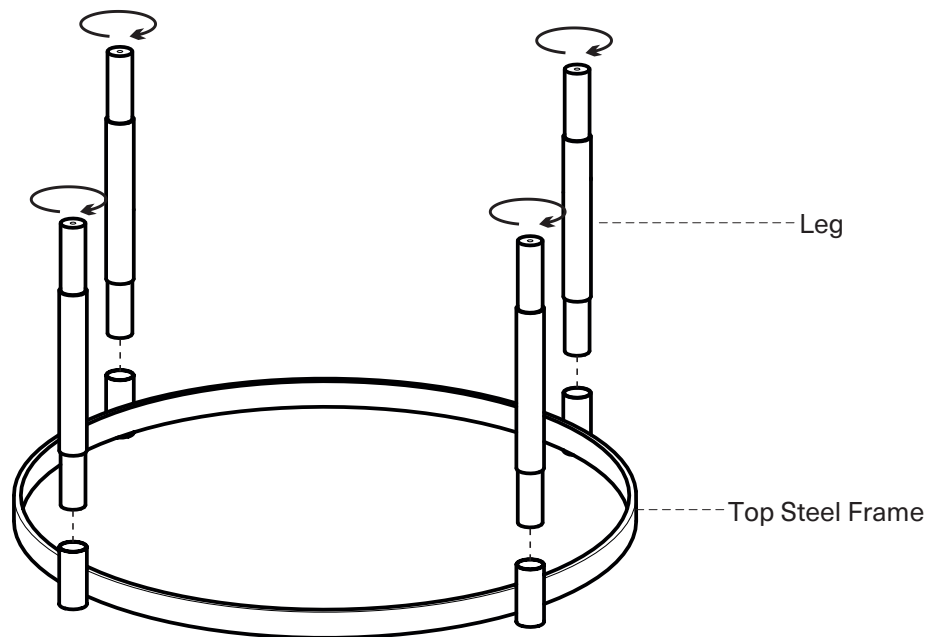

Note

1. Assemble the item on a soft, well-lit surface like cardboard or carpet.
2. For safety and efficiency, it's best to have two or more people assist with assembly to handle heavy parts safely and collaborate effectively.
3. Keep all packaging materials intact until assembly is complete.
4. Before assembling the item, carefully read all provided instructions.
5. Handle tools with care during assembly to prevent injuries.

1