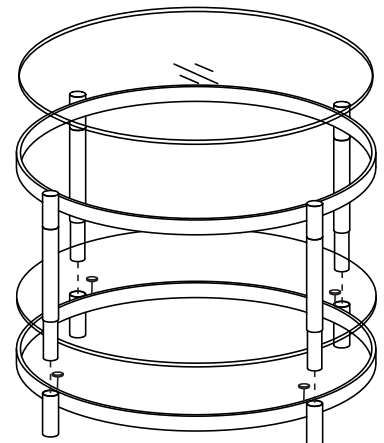

KOALA

L I V I N G

Assembly Instruction

Product Name: Aurn Gold Stainless Steel Coffee Table

Product Id: 128380

Hardware List

- A  Bolt
M8x20mm 4 pcs
- B  Silicon Pad
12x2mm 8 pcs

Part List

Glass
1 pc

Top Steel Frame
1 pc

Mirror
1 pc

Bottom Steel Frame
1 pc

Leg
4 pcs

Note

1. Assemble the item on a soft, well-lit surface like cardboard or carpet.
2. For safety and efficiency, it's best to have two or more people assist with assembly to handle heavy parts safely and collaborate effectively.
3. Keep all packaging materials intact until assembly is complete.
4. Before assembling the item, carefully read all provided instructions.
5. Handle tools with care during assembly to prevent injuries.