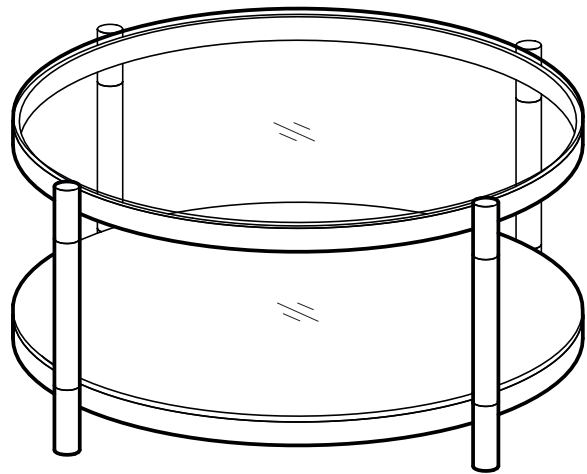

KOALA

L I V I N G

Assembly Instruction

Product Name: Aurn Gold Stainless Steel Coffee Table

Product Id: 128380

Hardware List

- A  Stopper
M8x20mm 4 pcs
- B  Silicon Pad
12x2mm 8 pcs

Part List

Glass
1 pc

Top Steel Frame
1 pc

Mirror
1 pc

Bottom Steel Frame
1 pc

Leg
4 pcs

Note

1. Assemble the item on a soft, well-lit surface like cardboard or carpet.
2. For safety and efficiency, it's best to have two or more people assist with assembly to handle heavy parts safely and collaborate effectively.
3. Keep all packaging materials intact until assembly is complete.
4. Before assembling the item, carefully read all provided instructions.
5. Handle tools with care during assembly to prevent injuries.