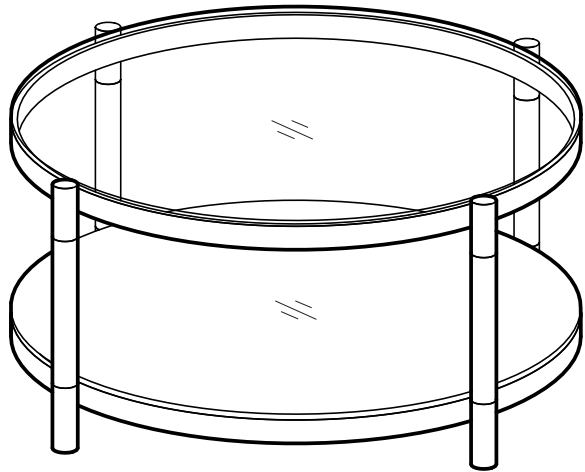

KOALA

L I V I N G

Assembly Instruction

Product Name: Aurn Gold Stainless Steel Coffee Table

Product Id: 128380

Hardware List

- A  Bolt
M8x20mm 4 pcs
- B  Silicon Pad
12x2mm 8 pcs

Part List

Glass
1 pc

Top Steel Frame
1 pc

Mirror
1 pc

Bottom Steel Frame
1 pc

Leg
4 pcs

Note

1. Assemble the item on a soft, well-lit surface like cardboard or carpet.
2. For safety and efficiency, it's best to have two or more people assist with assembly to handle heavy parts safely and collaborate effectively.
3. Keep all packaging materials intact until assembly is complete.
4. Before assembling the item, carefully read all provided instructions.
5. Handle tools with care during assembly to prevent injuries.