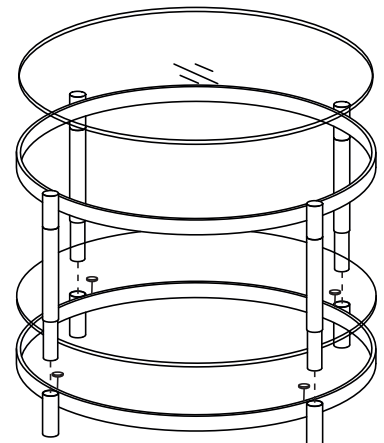

KOALA

L I V I N G

Assembly Instruction

Product Name: Aurn Gold Stainless Steel Coffee Table

Product Id: 128380

Hardware List

- A  Stopper
M8x20mm 4 pcs
- B  Silicon Pad
12x2mm 8 pcs

Part List

Glass
1 pc

Top Steel Frame
1 pc

Mirror
1 pc

Bottom Steel Frame
1 pc

Leg
4 pcs

Note

1. Assemble the item on a soft, well-lit surface like cardboard or carpet.
2. For safety and efficiency, it's best to have two or more people assist with assembly to handle heavy parts safely and collaborate effectively.
3. Keep all packaging materials intact until assembly is complete.
4. Before assembling the item, carefully read all provided instructions.
5. Handle tools with care during assembly to prevent injuries.