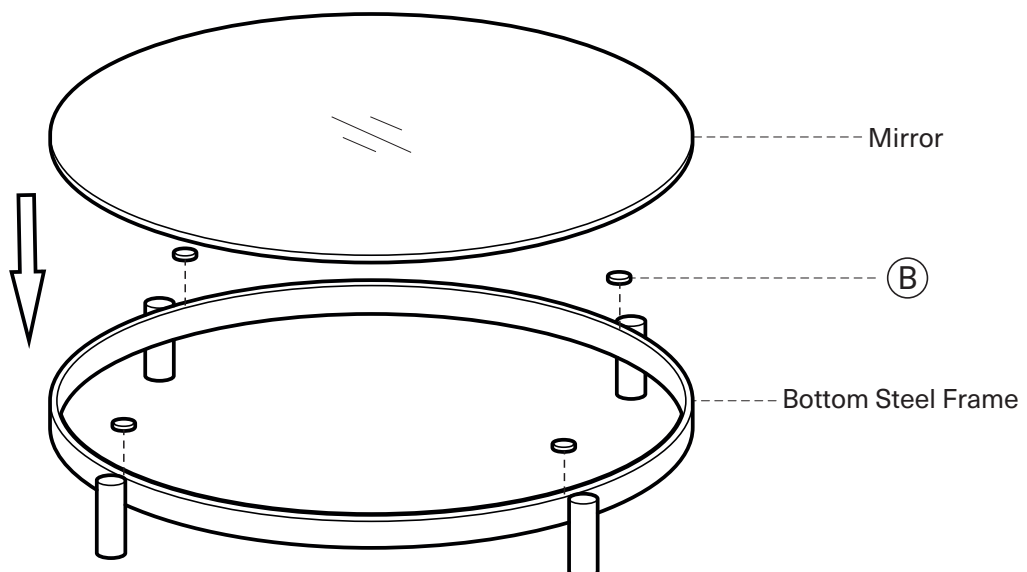

Note

1. Assemble the item on a soft, well-lit surface like cardboard or carpet.
2. For safety and efficiency, it's best to have two or more people assist with assembly to handle heavy parts safely and collaborate effectively.
3. Keep all packaging materials intact until assembly is complete.
4. Before assembling the item, carefully read all provided instructions.
5. Handle tools with care during assembly to prevent injuries.

1

2