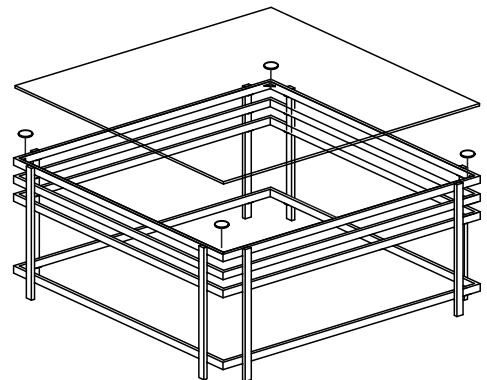

KOALA

L I V I N G

Assembly Instruction

Product Name: Grazia Brushed Gold Stainless Steel Coffee Table

Product Id: 128369

Hardware List

- A  Allen Key 1 pc
- B  Allen Bolt M6x10mm 32 pcs
- C  Silicon Pad 12x2mm 4 pcs

Part List

Glass Plane
1 pc

Top Steel Frame
1 pc

Steel Frame
3 pcs

Leg
8 pcs

Note

1. Assemble the item on a soft, well-lit surface like cardboard or carpet.
2. For safety and efficiency, it's best to have two or more people assist with assembly to handle heavy parts safely and collaborate effectively.
3. Keep all packaging materials intact until assembly is complete.
4. Before assembling the item, carefully read all provided instructions.
5. Handle tools with care during assembly to prevent injuries.