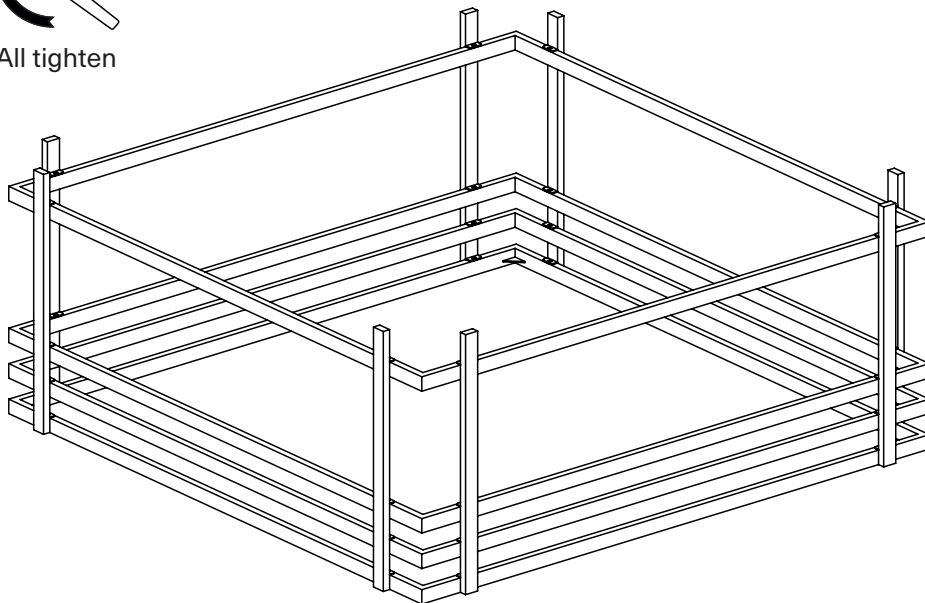

All tighten