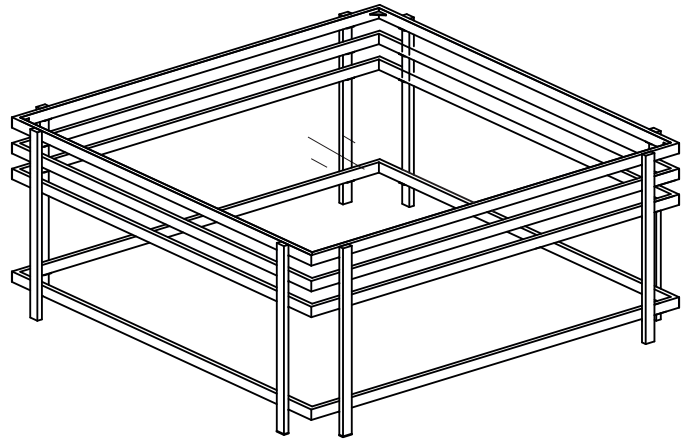

KOALA

L I V I N G

Assembly Instruction

Product Name: Grazia Brushed Gold Stainless Steel Coffee Table

Product Id: 128369

Hardware List

- A  Allen Key 1 pc
- B  Allen Bolt M6x10mm 32 pcs
- C  Silicon Pad 12x2mm 4 pcs

Part List

Glass Plane
1 pc

Top Steel Frame
1 pc

Steel Frame
3 pcs

Leg
8 pcs

Note

1. Assemble the item on a soft, well-lit surface like cardboard or carpet.
2. For safety and efficiency, it's best to have two or more people assist with assembly to handle heavy parts safely and collaborate effectively.
3. Keep all packaging materials intact until assembly is complete.
4. Before assembling the item, carefully read all provided instructions.
5. Handle tools with care during assembly to prevent injuries.