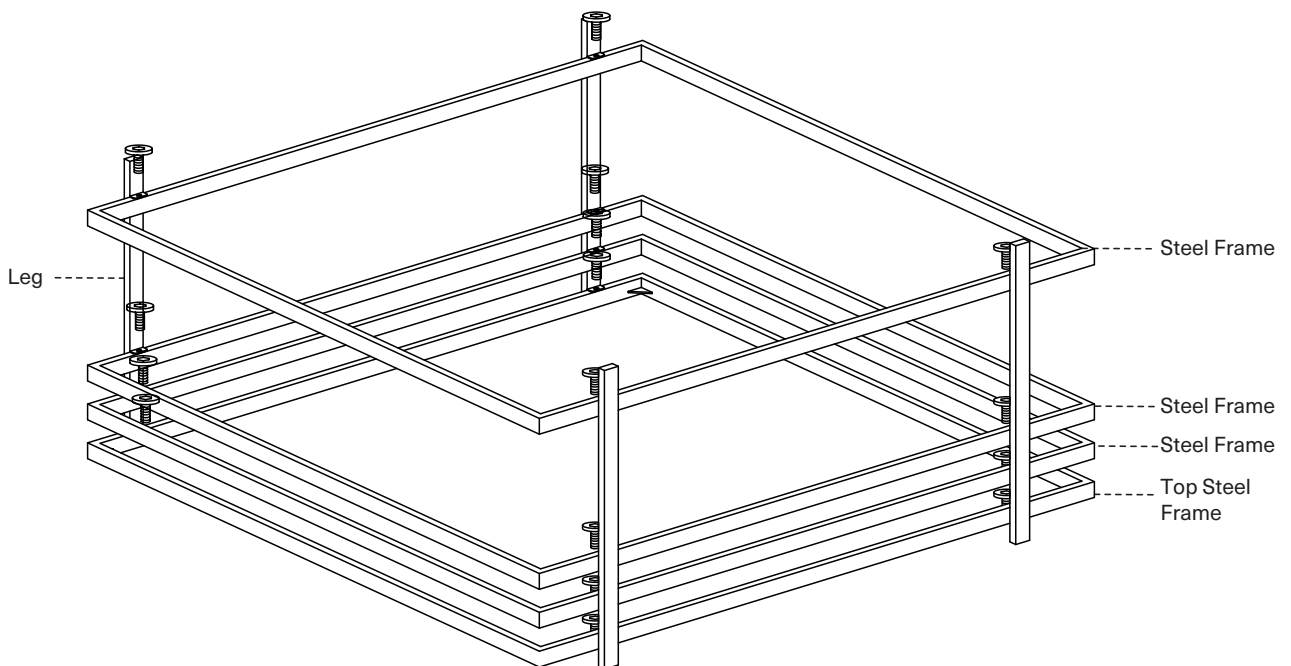

Note

1. Assemble the item on a soft, well-lit surface like cardboard or carpet.
2. For safety and efficiency, it's best to have two or more people assist with assembly to handle heavy parts safely and collaborate effectively.
3. Keep all packaging materials intact until assembly is complete.
4. Before assembling the item, carefully read all provided instructions.
5. Handle tools with care during assembly to prevent injuries.

1