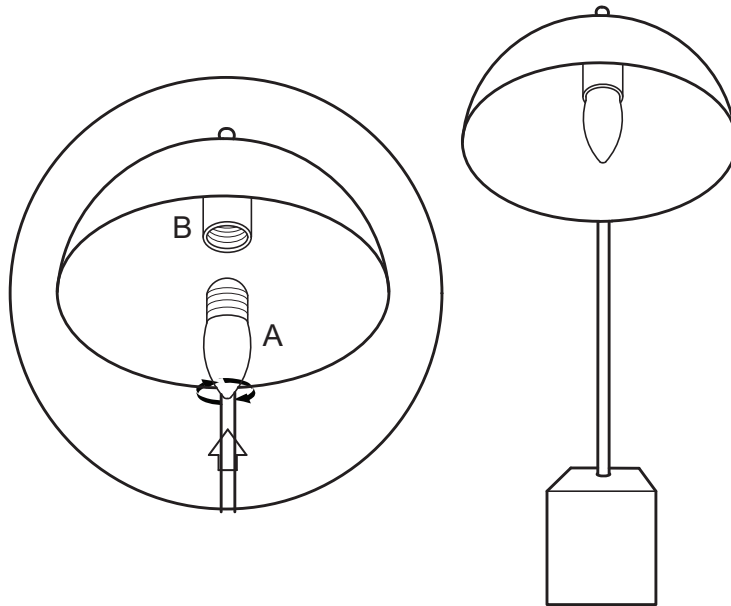

KOALA

L I V I N G

Assembly Instruction

Product Name: Marga White Marble Table Lamp Brushed Gold Metal Shade
Product Id: 128352

Hardware List

Part List

1pc

1pc

Note

1. Assemble the item on a soft, well-lit surface like cardboard or carpet.
2. Keep all packaging materials intact until assembly is complete.
3. Before assembling the item, carefully read all provided instructions and check all parts and components.
4. Handle tools with care during assembly to prevent injuries.
5. Assemble procedure with pictorial (illustration) presentation.

1

Important Safety Instruction

This portable luminaire has a polarized plug (one blade is wider than the other) as a safety feature to reduce the risk of electric shock. This plug will fit in a polarized outlet only one way. If it does not fit fully in the outlet, reverse the plug. If it still does not fit, contact qualified electrician. Never use with an extension cord unless the plug can be fully inserted. Do not alter the plug.