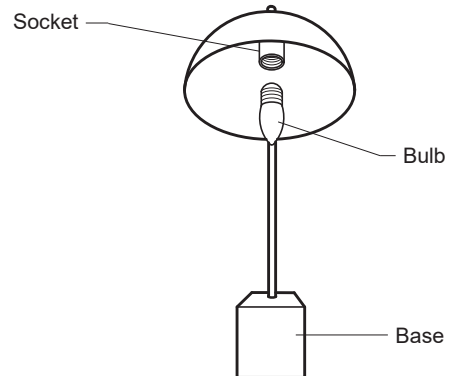

KOALA

L I V I N G

Assembly Instruction

Product Name: Marga White Marble Table Lamp Brushed Gold Metal Shade
Product Id: 128352

Hardware List

Part List

1pc

1pc

Note

1. Assemble the item on a soft, well-lit surface like cardboard or carpet.
2. Keep all packaging materials intact until assembly is complete.
3. Before assembling the item, carefully read all provided instructions and check all parts and components.
4. Handle tools with care during assembly to prevent injuries.
5. Assemble procedure with pictorial (illustration) presentation.

1

Important Safety Instruction

This portable luminaire has a polarized plug (one blade is wider than the other) as a safety feature to reduce the risk of electric shock. This plug will fit in a polarized outlet only one way. If it does not fit fully in the outlet, reverse the plug. If it still does not fit, contact qualified electrician. Never use with an extension cord unless the plug can be fully inserted. Do not alter the plug.