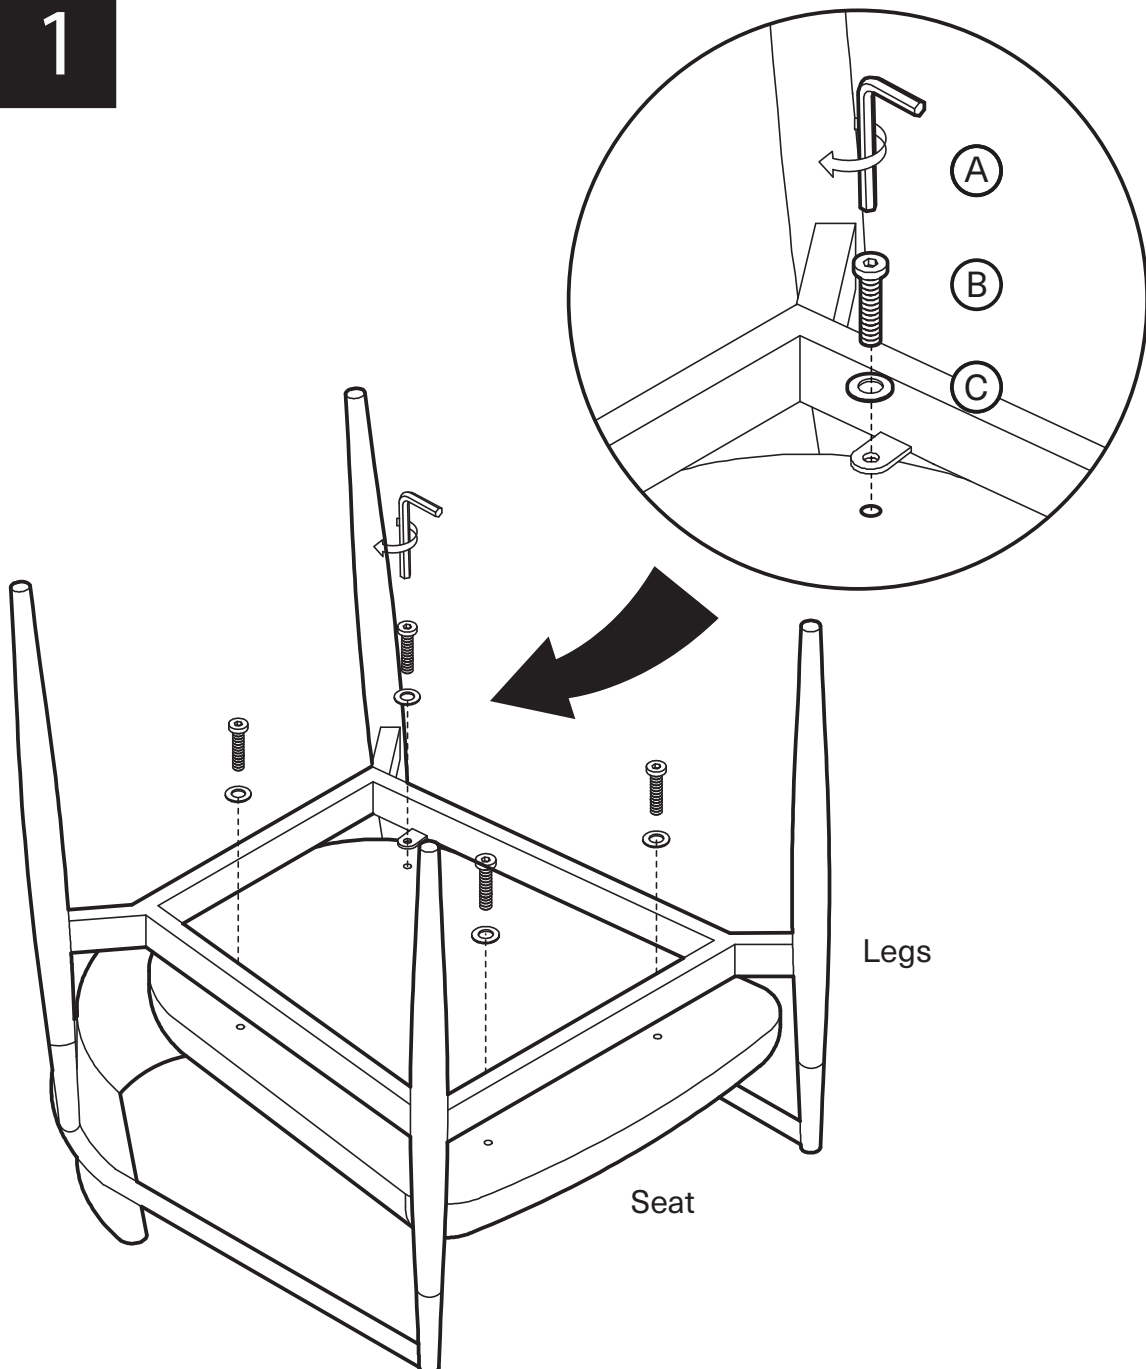

Note

1. Assemble the item on a soft, well-lit surface like cardboard or carpet.
2. For safety and efficiency, it's best to have two or more people assist with assembly to handle heavy parts safely and collaborate effectively.
3. Keep all packaging materials intact until assembly is complete.
4. Before assembling the item, carefully read all provided instructions.
5. Handle tools with care during assembly to prevent injuries.

1