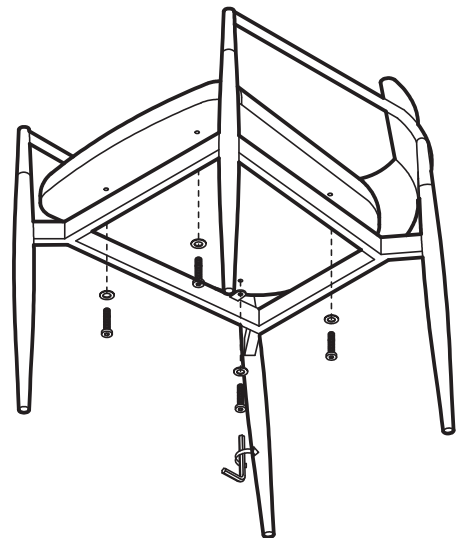

KOALA

L I V I N G

Assembly Instruction

Product Name: Amy Black Fabric Dining Chair

Product Id: 128309

Hardware List

- | | | | |
|---|---|----------------------|-------|
| A |  | Allen Key
4mm | 1 pc |
| B |  | Allen Bolt
M6xL15 | 4 pcs |
| C |  | Washer
Ø16xØ6 | 4 pcs |

Part List

Legs
1 pc

Seat
1 pc

Note

1. Assemble the item on a soft, well-lit surface like cardboard or carpet.
2. For safety and efficiency, it's best to have two or more people assist with assembly to handle heavy parts safely and collaborate effectively.
3. Keep all packaging materials intact until assembly is complete.
4. Before assembling the item, carefully read all provided instructions.
5. Handle tools with care during assembly to prevent injuries.