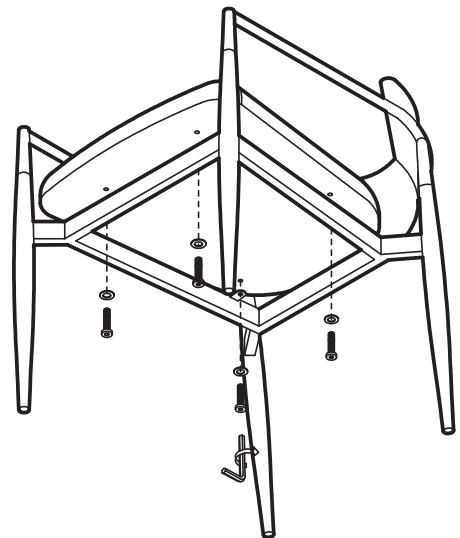

### Assembly Instruction

Product Name: Amy Dove Grey Woven Fabric Dining Chair

Product Id: 128308

#### Hardware List

- |   |   |                      |       |
|---|---|----------------------|-------|
| A |    | Allen Key<br>4mm     | 1 pc  |
| B |  | Allen Bolt<br>M6xL15 | 4 pcs |
| C |  | Washer<br>Ø16xØ6     | 4 pcs |

#### Part List

Legs  
1 pc

Seat  
1 pc