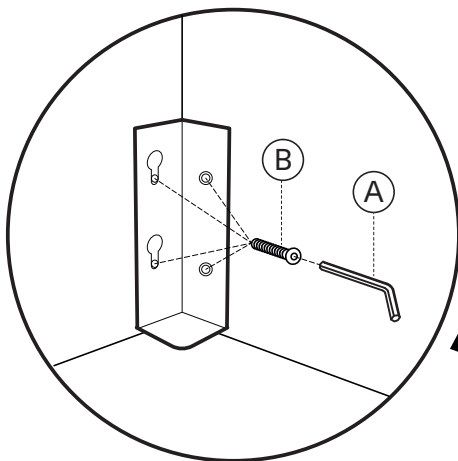

Note

1. Assemble the item on a soft, well-lit surface like cardboard or carpet.
2. For safety and efficiency, it's best to have two or more people assist with assembly to handle heavy parts safely and collaborate effectively.
3. Keep all packaging materials intact until assembly is complete.
4. Before assembling the item, carefully read all provided instructions.
5. Handle tools with care during assembly to prevent injuries.

1

2