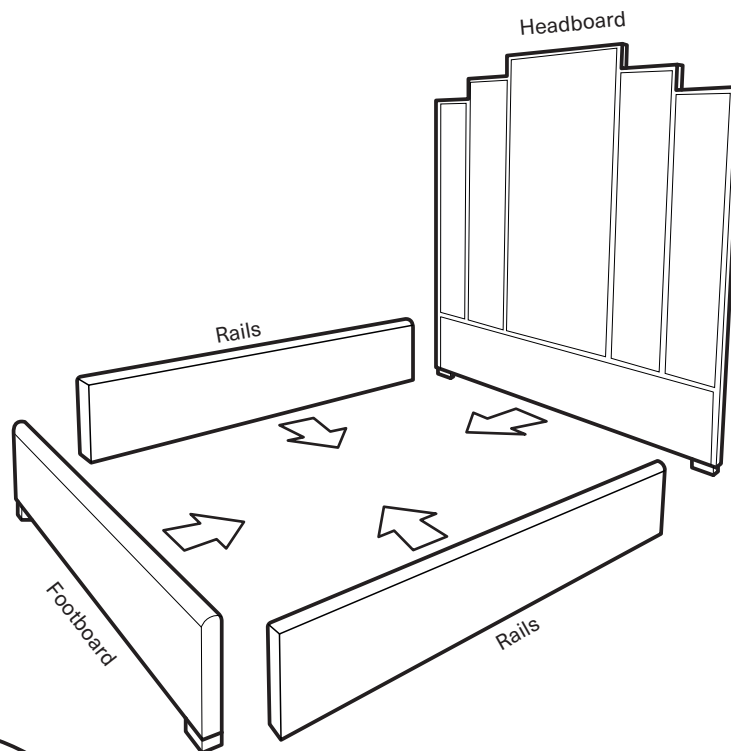

Note

1. Assemble the item on a soft, well-lit surface like cardboard or carpet.
2. For safety and efficiency, it's best to have two or more people assist with assembly to handle heavy parts safely and collaborate effectively.
3. Keep all packaging materials intact until assembly is complete.
4. Before assembling the item, carefully read all provided instructions.
5. Handle tools with care during assembly to prevent injuries.

1

2