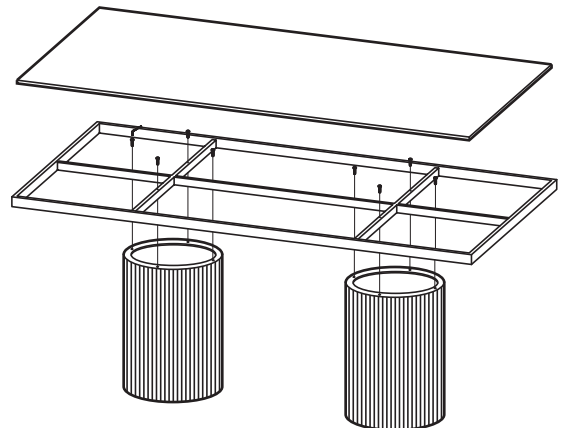

KOALA

L I V I N G

Assembly Instruction

Product Name: Archie White Sintered Stone Dining Table
Matte Black Legs 240x118cm

Product Id: 128018

Hardware List

- A  Allen Key 2 pc
- B  Allen Bolt 8 pcs
- C  Silicon Pad 10 pcs

Part List

Note

1. Assemble the item on a soft, well-lit surface like cardboard or carpet.
2. For safety and efficiency, it's best to have two or more people assist with assembly to handle heavy parts safely and collaborate effectively.
3. Keep all packaging materials intact until assembly is complete.
4. Before assembling the item, carefully read all provided instructions.
5. Handle tools with care during assembly to prevent injuries.