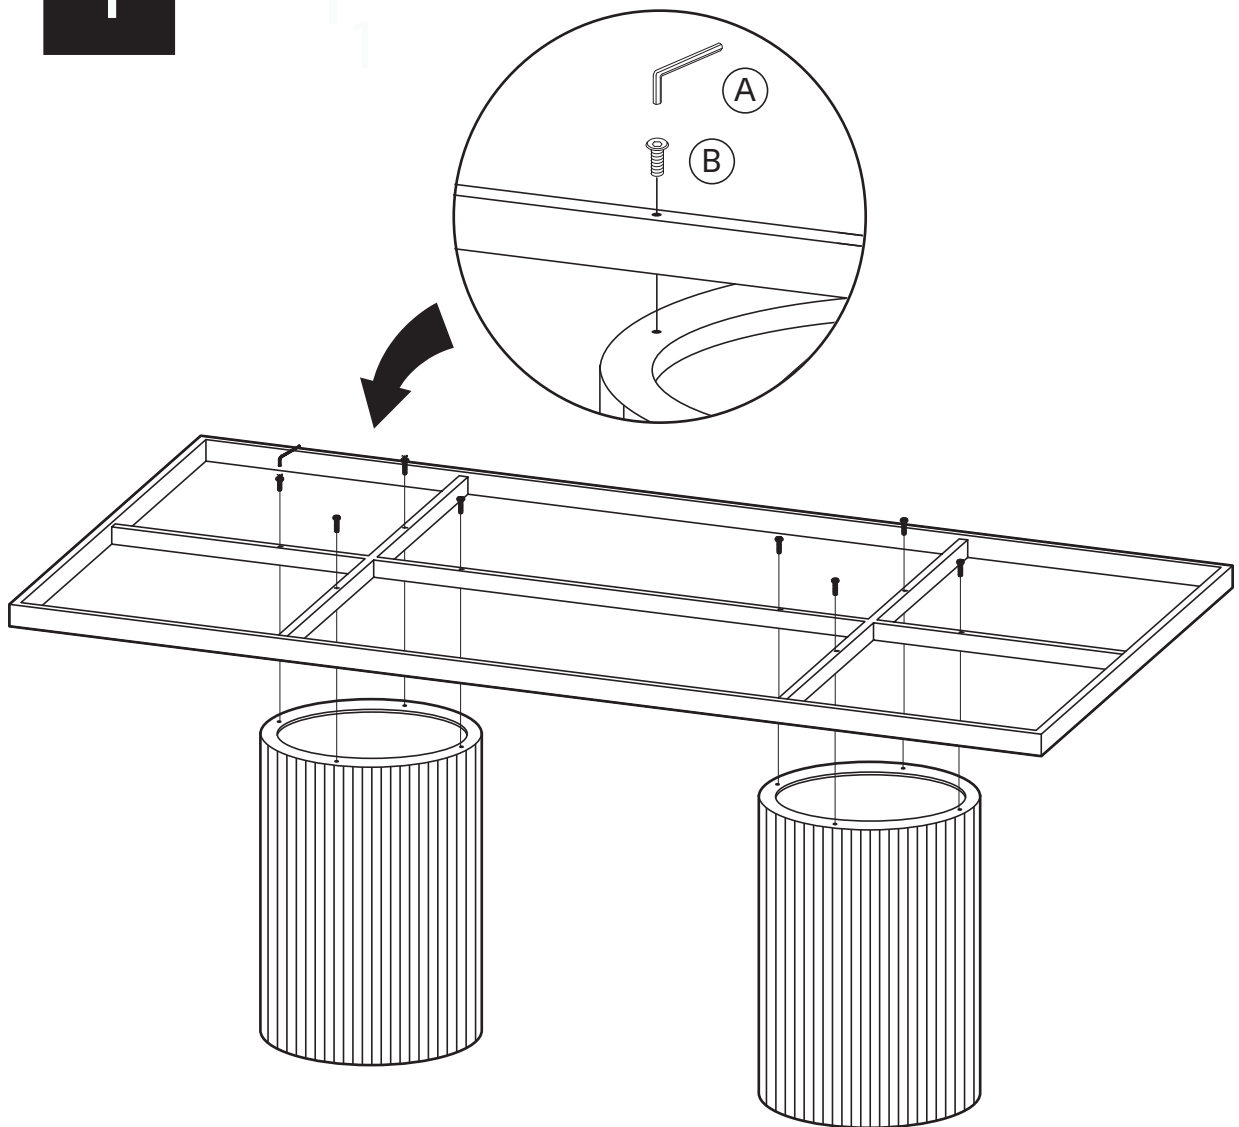

Note

1. Assemble the item on a soft, well-lit surface like cardboard or carpet.
2. For safety and efficiency, it's best to have two or more people assist with assembly to handle heavy parts safely and collaborate effectively.
3. Keep all packaging materials intact until assembly is complete.
4. Before assembling the item, carefully read all provided instructions.
5. Handle tools with care during assembly to prevent injuries.

1