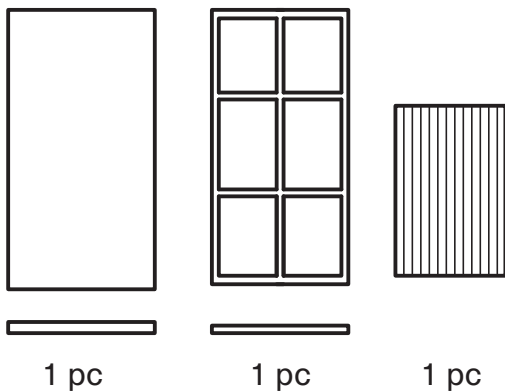

KOALA

L I V I N G

Assembly Instruction

Product Name: Archie White Sintered Stone Dining Table
Matte Black Legs 240x118cm

Product Id: 128018

Hardware List

- A  Allen Key 2 pc
- B  Allen Bolt 8 pcs
- C  Silicon Pad 10 pcs

Part List

Note

1. Assemble the item on a soft, well-lit surface like cardboard or carpet.
2. For safety and efficiency, it's best to have two or more people assist with assembly to handle heavy parts safely and collaborate effectively.
3. Keep all packaging materials intact until assembly is complete.
4. Before assembling the item, carefully read all provided instructions.
5. Handle tools with care during assembly to prevent injuries.