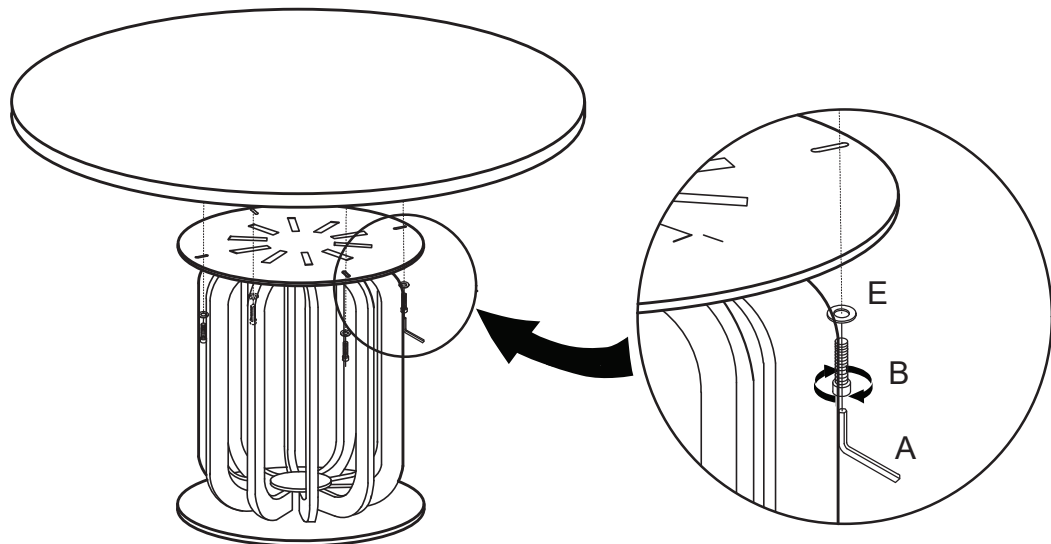

Note

1. Assemble the item on a soft, well-lit surface like cardboard or carpet.
2. For safety and efficiency, it's best to have two or more people assist with assembly to handle heavy parts safely and collaborate effectively.
3. Keep all packaging materials intact until assembly is complete.
4. Before assembling the item, carefully read all provided instructions.
5. Handle tools with care during assembly to prevent injuries.

1

2