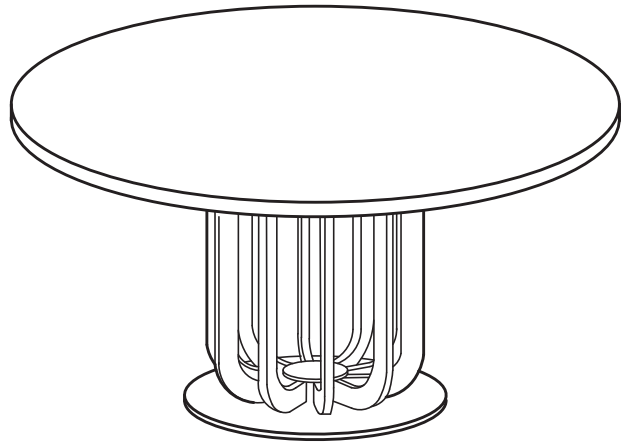

KOALA

L I V I N G

Assembly Instruction

Product Name: Lilian Natural White Marble Dining Table

Product Id: 127987

Hardware List

- | | | | |
|---|---|------------------|-------|
| A |  | Allen Key | 1 pc |
| B |  | Allen Bolt | 5 pcs |
| C |  | Allen Bolt Spare | 6 pcs |
| D |  | Allen Bolt Spare | 6 pcs |
| E |  | Washer | 5 pcs |

Part List

1 pc

1 pc

Note

1. Assemble the item on a soft, well-lit surface like cardboard or carpet.
2. For safety and efficiency, it's best to have two or more people assist with assembly to handle heavy parts safely and collaborate effectively.
3. Keep all packaging materials intact until assembly is complete.
4. Before assembling the item, carefully read all provided instructions.
5. Handle tools with care during assembly to prevent injuries.