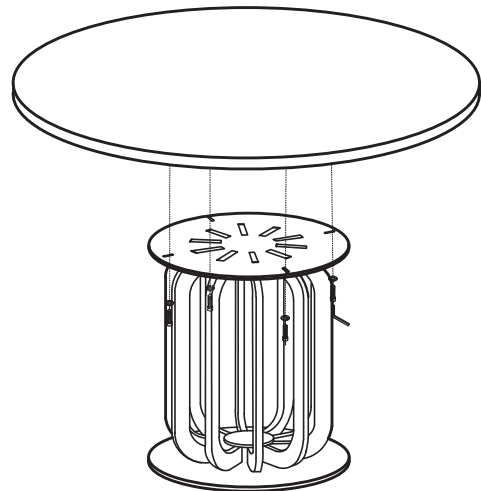

KOALA

L I V I N G

Assembly Instruction

Product Name: Lilian Natural White Marble Dining Table

Product Id: 127987

Hardware List

- | | | | |
|---|---|------------------|-------|
| A |  | Allen Key | 1 pc |
| B |  | Allen Bolt | 5 pcs |
| C |  | Allen Bolt Spare | 6 pcs |
| D |  | Allen Bolt Spare | 6 pcs |
| E |  | Washer | 5 pcs |

Part List

1 pc

1 pc

Note

1. Assemble the item on a soft, well-lit surface like cardboard or carpet.
2. For safety and efficiency, it's best to have two or more people assist with assembly to handle heavy parts safely and collaborate effectively.
3. Keep all packaging materials intact until assembly is complete.
4. Before assembling the item, carefully read all provided instructions.
5. Handle tools with care during assembly to prevent injuries.