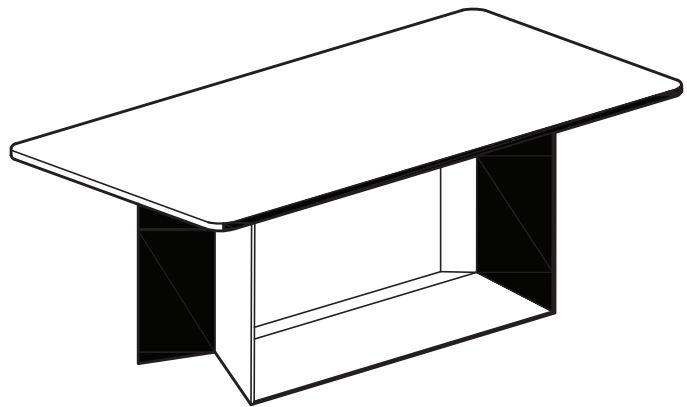

KOALA

L I V I N G

Assembly Instruction

Product Name: Isla Black Marble Dining Table - Black Metal Legs

Product Id: 127986

Hardware List

- | | | | |
|---|---|-------------|-------|
| A |  | Allen Key | 1 pc |
| B |  | Allen Bolt | 7 pcs |
| C |  | Washer | 7 pcs |
| D |  | Spare Screw | 6 pcs |