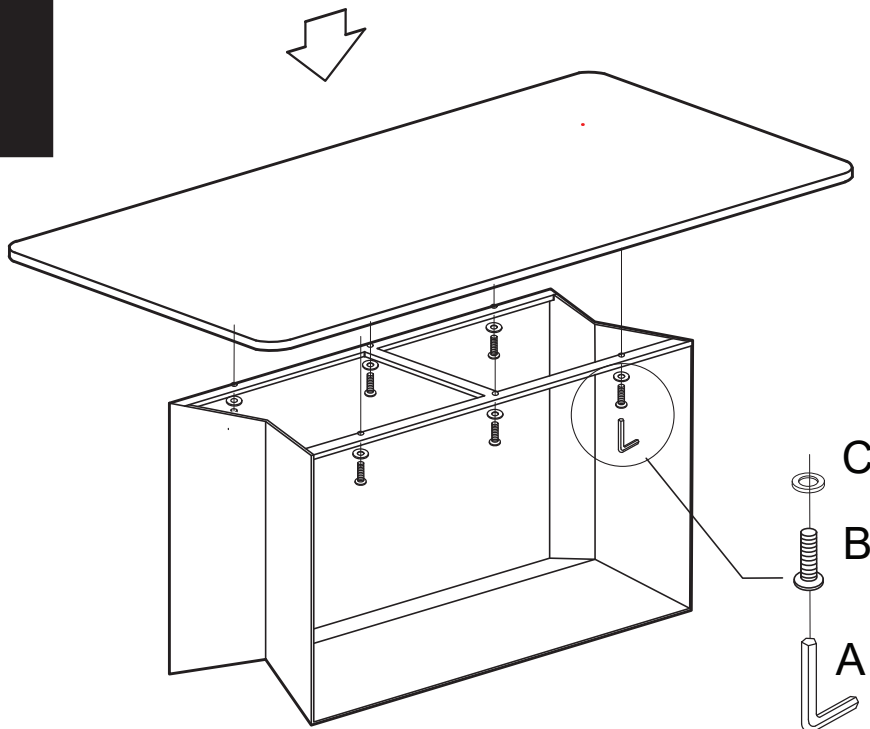

Note

1. Assemble the item on a soft, well-lit surface like cardboard or carpet.
2. For safety and efficiency, it's best to have two or more people assist with assembly to handle heavy parts safely and collaborate effectively.
3. Keep all packaging materials intact until assembly is complete.
4. Before assembling the item, carefully read all provided instructions.
5. Handle tools with care during assembly to prevent injuries.

1