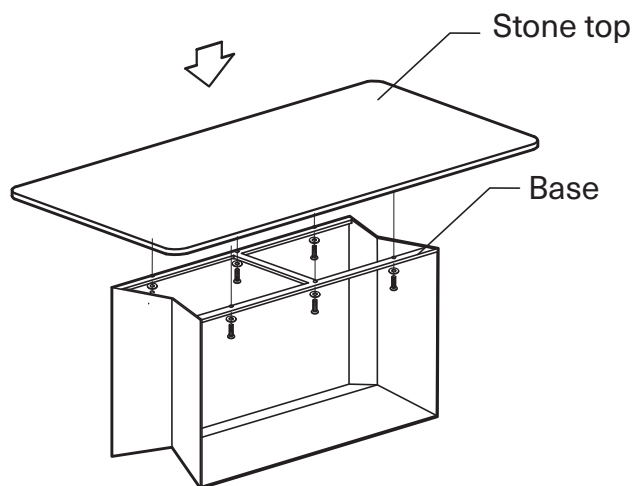

KOALA

L I V I N G

Assembly Instruction

Product Name: Isla Black Marble Dining Table - Black Metal Legs

Product Id: 127986

Hardware List

- | | | | |
|---|---|-------------|-------|
| A |  | Allen Key | 1 pc |
| B |  | Allen Bolt | 7 pcs |
| C |  | Washer | 7 pcs |
| D |  | Spare Screw | 6 pcs |

Part List

1 pc

1 pc

Note

1. Assemble the item on a soft, well-lit surface like cardboard or carpet.
2. For safety and efficiency, it's best to have two or more people assist with assembly to handle heavy parts safely and collaborate effectively.
3. Keep all packaging materials intact until assembly is complete.
4. Before assembling the item, carefully read all provided instructions.
5. Handle tools with care during assembly to prevent injuries.